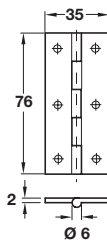

Narrow style brass butt hinge 201

- > With fixed pin
- > Brass
- > Order qty: Multiples of 20 pcs

Finish	Cat. No.
Self colour	354.18.010

Narrow style brass butt hinge 201

- > With fixed pin
- > Brass
- > Order qty: Multiples of 20 pcs

Finish	Cat. No.
Self colour	354.18.025

Narrow style brass butt hinge 201

- > With fixed pin
- > Brass
- > Order qty: Multiples of 20 pcs

Finish	Cat. No.
Self colour	354.18.029

Broad style hinge

- > With brass pin
- > Brass
- > Order qty: Multiples of 10 pcs