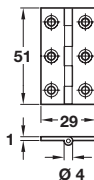

Narrow style brass butt hinge 201

- > With fixed pin
- > Brass
- > Order qty: Multiples of 20 pcs

Finish	Cat. No.
Self colour	354.18.010

Narrow style brass butt hinge 201

- > With fixed pin
- > Brass
- > Order qty: Multiples of 20 pcs

Finish	Cat. No.
Self colour	354.18.025

Narrow style brass butt hinge 201

- > With fixed pin
- > Brass
- > Order qty: Multiples of 20 pcs

Finish	Cat. No.
Self colour	354.18.029

Broad style hinge

- > With brass pin
- > Brass
- > Order qty: Multiples of 10 pcs