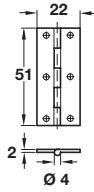

Narrow style brass butt hinge 201

- > With fixed pin
- > Brass
- > Order qty: Multiples of 20 pcs

Finish	Cat. No.
Self colour	354.18.010

Narrow style brass butt hinge 201

- > With fixed pin
- > Brass
- > Order qty: Multiples of 20 pcs

Finish	Cat. No.
Self colour	354.18.025

Narrow style brass butt hinge 201

- > With fixed pin
- > Brass
- > Order qty: Multiples of 20 pcs

Finish	Cat. No.
Self colour	354.18.029

Broad style hinge

- > With brass pin
- > Brass
- > Order qty: Multiples of 10 pcs