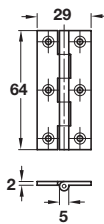

Narrow style brass butt hinge 201

- > With fixed pin
- > Brass
- > Order qty: Multiples of 20 pcs

Finish	Cat. No.
Self colour	354.18.010

Narrow style brass butt hinge 201

- > With fixed pin
- > Brass
- > Order qty: Multiples of 20 pcs

Finish	Cat. No.
Self colour	354.18.025

Narrow style brass butt hinge 201

- > With fixed pin
- > Brass
- > Order qty: Multiples of 20 pcs

Finish	Cat. No.
Self colour	354.18.029

Broad style hinge

- > With brass pin
- > Brass
- > Order qty: Multiples of 10 pcs