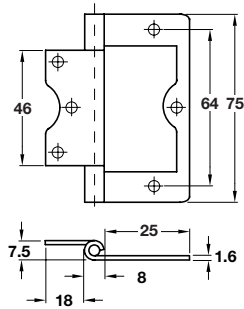

## Flush hinge

- > Light duty applications
- > For inset doors
- > With fixed brass pin
- > Non-mortice, unhandred
- > Extruded solid brass
- > Order qty: Multiples of 50 pcs

Finish	Cat. No.
Electro brassed	351.95.567
Zinc-plated	351.95.969

## Flush hinge

- > For medium duty applications
- > For inset doors
- > With fixed pin
- > Non mortice
- > Steel/zinc alloy
- > Order qty: Multiples of 10 pcs

Finish	Cat. No.
Electro brassed	351.95.521
Florentine bronzed	351.95.129

## Flush hinge

- > For medium duty applications
- > For inset doors
- > With fixed pin
- > Non mortice
- > Steel/zinc alloy
- > Order qty: Multiples of 10 pcs

Finish	Cat. No.
Electro brassed	351.95.522
Florentine bronzed	351.95.127