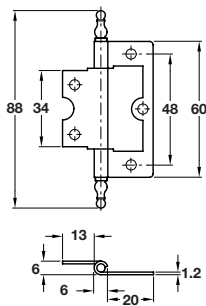

## Flush hinge

- > Light duty applications
- > For inset doors
- > With fixed brass pin
- > Non-mortice, unhandred
- > Extruded solid brass
- > Order qty: Multiples of 50 pcs

Finish	Cat. No.
Electro brassed	351.95.567
Zinc-plated	351.95.969

## Flush hinge

- > For medium duty applications
- > For inset doors
- > With fixed pin
- > Non mortice
- > Steel/zinc alloy
- > Order qty: Multiples of 10 pcs

Finish	Cat. No.
Electro brassed	351.95.521
Florentine bronzed	351.95.129

## Flush hinge

- > For medium duty applications
- > For inset doors
- > With fixed pin
- > Non mortice
- > Steel/zinc alloy
- > Order qty: Multiples of 10 pcs

Finish	Cat. No.
Electro brassed	351.95.522
Florentine bronzed	351.95.127

## Flush hinge

- > For medium duty applications
- > For inset doors
- > With fixed pin
- > Non mortice
- > Steel
- > Order qty: Multiples of 10 pcs

Finish	Cat. No.
Electro brassed	351.95.523
Florentine bronzed	*351.95.128