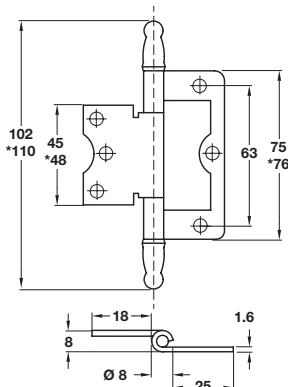

## Flush hinge

- > Light duty applications
- > For inset doors
- > With fixed brass pin
- > Non-mortice, unhandred
- > Extruded solid brass
- > Order qty: Multiples of 50 pcs

Finish	Cat. No.
Electro brassed	351.95.567
Zinc-plated	351.95.969

## Flush hinge

- > For medium duty applications
- > For inset doors
- > With fixed pin
- > Non mortice
- > Steel/zinc alloy
- > Order qty: Multiples of 10 pcs

Finish	Cat. No.
Electro brassed	351.95.521
Florentine bronzed	351.95.129

## Flush hinge

- > For medium duty applications
- > For inset doors
- > With fixed pin
- > Non mortice
- > Steel/zinc alloy
- > Order qty: Multiples of 10 pcs

Finish	Cat. No.
Electro brassed	351.95.522
Florentine bronzed	351.95.127

## Flush hinge

- > For medium duty applications
- > For inset doors
- > With fixed pin
- > Non mortice
- > Steel
- > Order qty: Multiples of 10 pcs

Finish	Cat. No.
Electro brassed	351.95.523
Florentine bronzed	*351.95.128