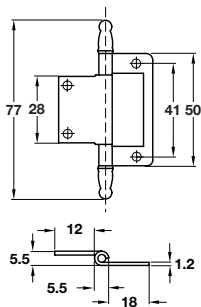

## Flush hinge

- > Light duty applications
- > For inset doors
- > With fixed brass pin
- > Non-mortice, unhandred
- > Extruded solid brass
- > Order qty: Multiples of 50 pcs

Finish	Cat. No.
Electro brassed	351.95.567
Zinc-plated	351.95.969

## Flush hinge

- > For medium duty applications
- > For inset doors
- > With fixed pin
- > Non mortice
- > Steel/zinc alloy
- > Order qty: Multiples of 10 pcs

Finish	Cat. No.
Electro brassed	351.95.521
Florentine bronzed	351.95.129

## Flush hinge

- > For medium duty applications
- > For inset doors
- > With fixed pin
- > Non mortice
- > Steel/zinc alloy
- > Order qty: Multiples of 10 pcs

Finish	Cat. No.
Electro brassed	351.95.522
Florentine bronzed	351.95.127

## Flush hinge

- > For medium duty applications
- > For inset doors
- > With fixed pin
- > Non mortice
- > Steel
- > Order qty: Multiples of 10 pcs

Finish	Cat. No.
Electro brassed	351.95.523
Florentine bronzed	*351.95.128