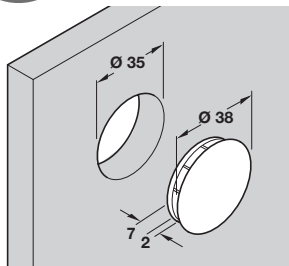

Cover cap

- > To conceal Ø 35 mm drilled hole
- > Plastic
- > Order qty: Multiples of 100 pcs

Finish	Cat. No.
Brown	340.40.100
Beige	340.40.400
White	340.40.700
Light oak	340.40.410
Cream-white (RAL 9001)	340.40.710
Dark grey	340.40.500
Matt nickel	340.40.600