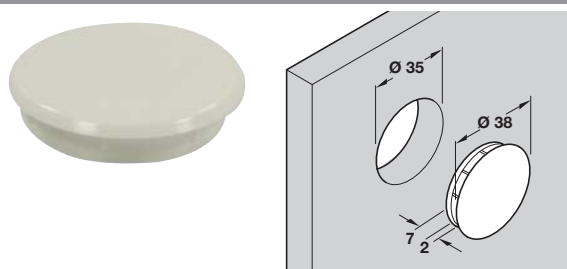

Cover cap

- > To conceal Ø 35 mm drilled hole
- > Plastic
- > Order qty: Multiples of 100 pcs

Finish	Cat. No.
Brown	340.40.100
Beige	340.40.400
White	340.40.700
Light oak	340.40.410
Cream-white (RAL 9001)	340.40.710
Dark grey	340.40.500
Matt nickel	340.40.600