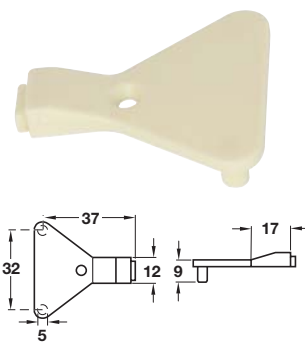

Door stop

- > With two dowels and one screw hole
- > For series drilled holes
- > Plastic with soft PVC buffer
- > Order qty: Multiples of 100 pcs

Finish	Cream-white
Cat. No.	356.27.701