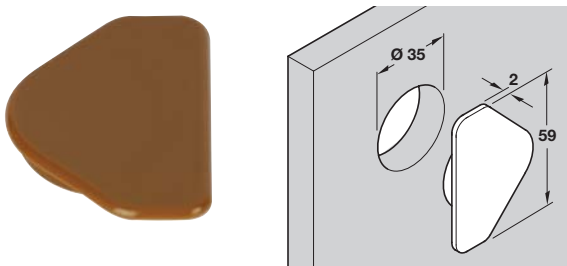

## Door stop

- > With two dowels
- > For series drilled holes
- > Plastic with soft PVC buffer
- > Order qty: Multiples of 50 pcs

Finish	Transparent	Beige	Cream white
Cat. No.	356.28.410	356.28.400	356.28.710

## Door stop

- > With two dowels and one screw hole
- > For series drilled holes
- > Plastic with soft PVC buffer
- > Order qty: Multiples of 100 pcs

Finish	Cream-white
Cat. No.	356.27.701

## Cover cap

- > To conceal Ø 35 mm drilled hole
- > Plastic
- > Order qty: Multiples of 100 pcs

Finish	Cat. No.
Light brown	340.44.900
White	340.44.700
Medium oak	340.44.410
Beige	340.44.400