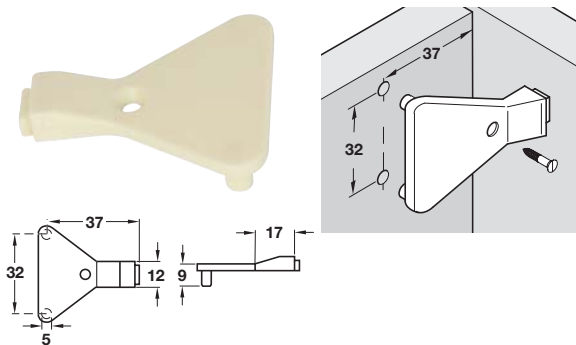

## Door stop

- > With two dowels
- > For series drilled holes
- > Plastic with soft PVC buffer
- > Order qty: Multiples of 50 pcs

Finish	Transparent	Beige	Cream white
Cat. No.	356.28.410	356.28.400	356.28.710

## Door stop

- > With two dowels and one screw hole
- > For series drilled holes
- > Plastic with soft PVC buffer
- > Order qty: Multiples of 100 pcs

Finish	Cream-white
Cat. No.	356.27.701

## Cover cap

- > To conceal Ø 35 mm drilled hole
- > Plastic
- > Order qty: Multiples of 100 pcs

Finish	Cat. No.
Light brown	340.44.900
White	340.44.700
Medium oak	340.44.410
Beige	340.44.400