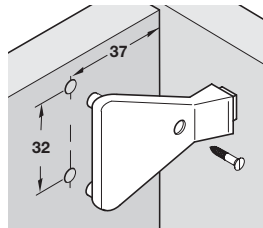

Door stop

- > With two dowels and one screw hole
- > For series drilled holes
- > Plastic with soft PVC buffer
- > Order qty: Multiples of 100 pcs

Finish	Cream-white
Cat. No.	356.27.701