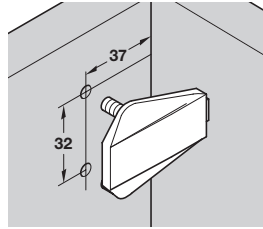

Door stop

- > With two dowels
- > For series drilled holes
- > Plastic with soft PVC buffer
- > Order qty: Multiples of 50 pcs

Finish	Transparent	Beige	Cream white
Cat. No.	356.28.410	356.28.400	356.28.710