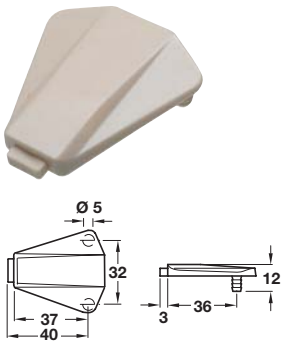

Door stop

- > With two dowels
- > For series drilled holes
- > Plastic with soft PVC buffer
- > Order qty: Multiples of 50 pcs

Finish	Transparent	Beige	Cream white
Cat. No.	356.28.410	356.28.400	356.28.710