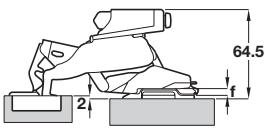

Tipmatic Plus® set for click on hinges

- > Can be retrospectively fitted
- > Only for use with unsprung hinges
- > Consists of:
 - 1x Tipmatic® CS holder
 - 1x Tipmatic®
 - 1x Counter part
 - 1x Magnetic pin
- > Order qty: 1 set

	Cat. No.
Tipmatic set for click on hinges	322.65.000

Tipmatic Plus® set for 170° click on hinges

- > Can be retrospectively fitted
- > Only for use with unsprung hinges
- > Consists of:
 - 1x Tipmatic® CS holder
 - 1x Tipmatic®
 - 1x Counter part
 - 1x Magnetic pin
- > Order qty: 1 set

	Cat. No.
Tipmatic set for click on hinges	322.65.020

Linear adapter housing for Tipmatic Plus®

- > For inset mounting
- > For screw fixing
- > Installation with wood screws 3.5 x 13 mm
- > Plastic
- > Order qty: 1 pc