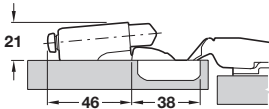

Tipmatic Plus® set for click on hinges

- > Can be retrospectively fitted
- > Only for use with unsprung hinges
- > Consists of:
 - 1x Tipmatic® CS holder
 - 1x Tipmatic®
 - 1x Counter part
 - 1x Magnetic pin
- > Order qty: 1 set

	Cat. No.
Tipmatic set for click on hinges	322.65.000

Tipmatic Plus® set for 170° click on hinges

- > Can be retrospectively fitted
- > Only for use with unsprung hinges
- > Consists of:
 - 1x Tipmatic® CS holder
 - 1x Tipmatic®
 - 1x Counter part
 - 1x Magnetic pin
- > Order qty: 1 set

	Cat. No.
Tipmatic set for click on hinges	322.65.020

Linear adapter housing for Tipmatic Plus®

- > For inset mounting
- > For screw fixing
- > Installation with wood screws 3.5 x 13 mm
- > Plastic
- > Order qty: 1 pc