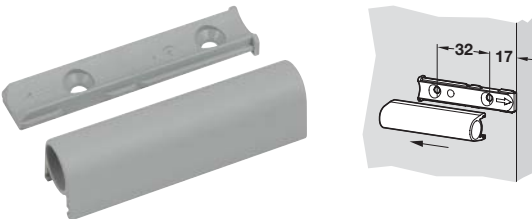

Tipmatic Plus® set for click on hinges

- > Can be retrospectively fitted
- > Only for use with unsprung hinges
- > Consists of:
 - 1x Tipmatic® CS holder
 - 1x Tipmatic®
 - 1x Counter part
 - 1x Magnetic pin
- > Order qty: 1 set

	Cat. No.
Tipmatic set for click on hinges	322.65.000

Tipmatic Plus® set for 170° click on hinges

- > Can be retrospectively fitted
- > Only for use with unsprung hinges
- > Consists of:
 - 1x Tipmatic® CS holder
 - 1x Tipmatic®
 - 1x Counter part
 - 1x Magnetic pin
- > Order qty: 1 set

	Cat. No.
Tipmatic set for click on hinges	322.65.020

Linear adapter housing for Tipmatic Plus®

- > For inset mounting
- > For screw fixing
- > Installation with wood screws 3.5 x 13 mm
- > Plastic
- > Order qty: 1 pc

Finish	Cat. No.
Light grey (RAL 7035)	356.13.530

Adapter housing for Tipmatic Plus®

- > With positioning aid
- > For screw fixing
- > Installation with wood screws 3.5 x 13 mm
- > Plastic
- > Order qty: 1 pc