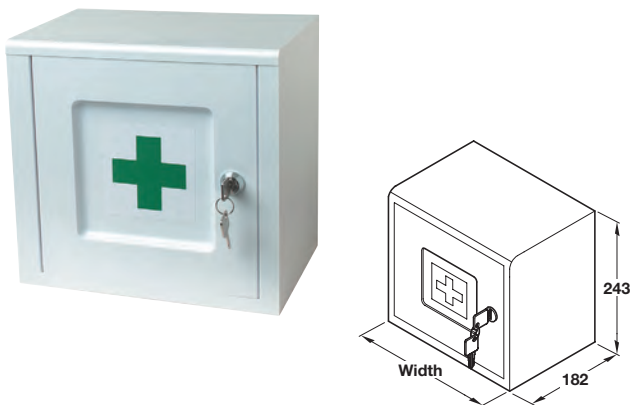

Lockable medicine cabinet

- < For wall or cabinet mounting
- < Width x Depth x Height: 305 x 260 x 350 mm
- < Plastic
- < Order qty: 1 pc

Finish	Cat. No.
Grey	543.44.554

Lockable medicine cabinet

- < Free standing or can be mounted within a cupboard
- < Height x depth: 243 x 182 mm
- < Plastic
- < Order qty: 1 pc

Finish	Width	Cat. No.
White with green cross logo	259 mm	543.44.713
White without logo	266 mm	543.43.770

Swivel tray

Adjustable dividers

- < For screw mounting under a cabinet, shelf or desk top
- < Height x width x depth: 45 x 296 x 137 mm
- < Two adjustable dividers and fixing screws included
- < Strong durable plastic
- < Order qty: 1 pc