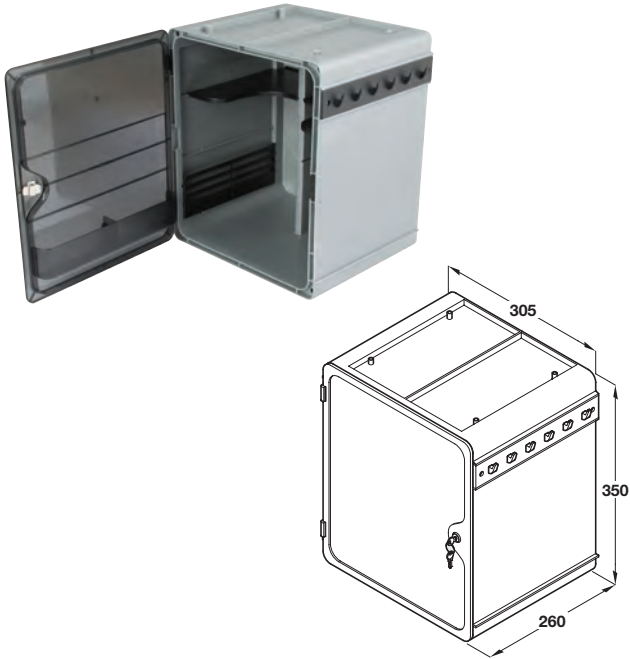

Lockable medicine cabinet

- < For wall or cabinet mounting
- < Width x Depth x Height: 305 x 260 x 350 mm
- < Plastic
- < Order qty: 1 pc

Finish	Cat. No.
Grey	543.44.554

Lockable medicine cabinet

- < Free standing or can be mounted within a cupboard
- < Height x depth: 243 x 182 mm
- < Plastic
- < Order qty: 1 pc

Finish	Width	Cat. No.
White with green cross logo	259 mm	543.44.713
White without logo	266 mm	543.43.770

Swivel tray

Adjustable dividers

- < For screw mounting under a cabinet, shelf or desk top
- < Height x width x depth: 45 x 296 x 137 mm
- < Two adjustable dividers and fixing screws included
- < Strong durable plastic
- < Order qty: 1 pc