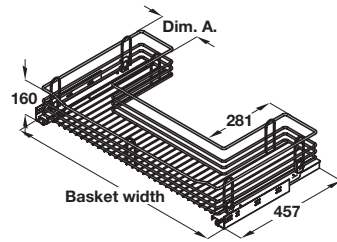

Undersink pull out wire basket set

- > For door front fixing cabinets
- > Set includes:
 - 1x Storage basket, polished chrome steel
 - 2x Runners, full extension, galvanized steel
 - 2x Side covers
 - 2x Door mounting brackets, with 3-way adjustment
- > Order qty: 1 set

Soft Closing

For cabinet width	Basket width	Dim. A.	Cat. No.
800 mm	764 mm	102 mm	547.34.251
900 mm	864 mm	152 mm	547.34.252
1000 mm	964 mm	152 mm	547.34.253

Pull out cleaning materials basket

- > For hinged door cabinets, base fixing
- > Lockable
- > Runners included, 450 mm extension length
- > Chrome-plated steel
- > Order qty: 1 pc

Installed width	Cat. No.
214 mm	545.48.248

Undersink liner

- > With lip to cover carcass front edge
- > Installed depth: 495 mm
- > Aluminium grey plastic
- > Order qty: 1 pc

For cabinet width	Width	Cat. No.
500 mm	463 mm	544.14.501
600 mm	563 mm	544.14.502
800 mm	763 mm	544.14.504
900 mm	863 mm	544.14.505
1000 mm	963 mm	544.14.506
1200 mm	1163 mm	544.14.507