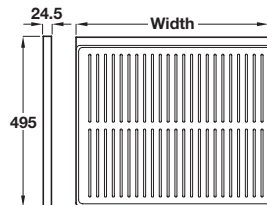

Soft Closing

For cabinet width	Basket width	Dim. A.	Cat. No.
800 mm	764 mm	102 mm	547.34.251
900 mm	864 mm	152 mm	547.34.252
1000 mm	964 mm	152 mm	547.34.253

Pull out cleaning materials basket

- > For hinged door cabinets, base fixing
- > Lockable
- > Runners included, 450 mm extension length
- > Chrome-plated steel
- > Order qty: 1 pc

Installed width	Cat. No.
214 mm	545.48.248

Undersink liner

- > With lip to cover carcass front edge
- > Installed depth: 495 mm
- > Aluminium grey plastic
- > Order qty: 1 pc

For cabinet width	Width	Cat. No.
500 mm	463 mm	544.14.501
600 mm	563 mm	544.14.502
800 mm	763 mm	544.14.504
900 mm	863 mm	544.14.505
1000 mm	963 mm	544.14.506
1200 mm	1163 mm	544.14.507