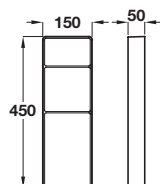

Detergent holder

- > Plastic
- > Order qty: 1 pc

Finish	Cat. No.
Aluminium grey	544.14.590