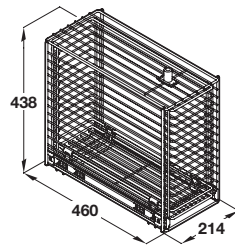

Undersink pull out wire basket set

- > For door front fixing cabinets
- > Set includes:
 - 1x Storage basket, polished chrome steel
 - 2x Runners, full extension, galvanized steel
 - 2x Side covers
 - 2x Door mounting brackets, with 3-way adjustment
- > Order qty: 1 set

Soft Closing

For cabinet width	Basket width	Dim. A.	Cat. No.
800 mm	764 mm	102 mm	547.34.251
900 mm	864 mm	152 mm	547.34.252
1000 mm	964 mm	152 mm	547.34.253

Pull out cleaning materials basket

- > For hinged door cabinets, base fixing
- > Lockable
- > Runners included, 450 mm extension length
- > Chrome-plated steel
- > Order qty: 1 pc

Installed width	Cat. No.
214 mm	545.48.248

Undersink liner

- > With lip to cover carcass front edge
- > Installed depth: 495 mm
- > Aluminium grey plastic
- > Order qty: 1 pc

For cabinet width	Width	Cat. No.
500 mm	463 mm	544.14.501
600 mm	563 mm	544.14.502
800 mm	763 mm	544.14.504
900 mm	863 mm	544.14.505
1000 mm	963 mm	544.14.506
1200 mm	1163 mm	544.14.507