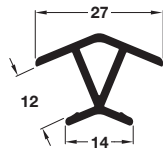

PLINTH CONNECTING PROFILES

90° corner

- < 150 mm high
- < For use with plinth panel 713.28.515, on page 283
- < Has satin brushed finish on both sides for outer or inner corners
- < Stainless steel coated PVC
- < Order qty: Multiples of 10 pcs

Finish	Cat. No.
Satin brushed	713.28.560

135° corner

- < 150 mm high
- < For use with plinth panel 713.28.515, on page 283
- < Has satin brushed finish on both sides for outer or inner corners
- < Stainless steel coated PVC
- < Order qty: Multiples of 10 pcs

Finish	Cat. No.
Satin brushed	713.28.561

Plinth connecting profile

- < 150 mm high
- < For 15 mm thick plinth panels
- < Plastic
- < Order qty: Multiples of 50 pcs

Finish	Cat. No.
Light oak	239.97.140
White	239.97.740

Plinth connecting profile

- < 150 mm high
- < For 18 mm thick plinth panels
- < Plastic
- < Order qty: Multiples of 50 pcs

Finish	Cat. No.
Light oak	239.97.150
White	239.97.750
Beech	239.97.350
Maple	239.97.250