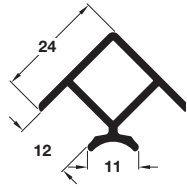

PLINTH CONNECTING PROFILES

90° corner

- < 150 mm high
- < For use with plinth panel 713.28.515, on page 283
- < Has satin brushed finish on both sides for outer or inner corners
- < Stainless steel coated PVC
- < Order qty: Multiples of 10 pcs

Finish	Cat. No.
Satin brushed	713.28.560

135° corner

- < 150 mm high
- < For use with plinth panel 713.28.515, on page 283
- < Has satin brushed finish on both sides for outer or inner corners
- < Stainless steel coated PVC
- < Order qty: Multiples of 10 pcs

Finish	Cat. No.
Satin brushed	713.28.561

Plinth connecting profile

- < 150 mm high
- < For 15 mm thick plinth panels
- < Plastic
- < Order qty: Multiples of 50 pcs

Finish	Cat. No.
Light oak	239.97.140
White	239.97.740

Plinth connecting profile

- < 150 mm high
- < For 18 mm thick plinth panels
- < Plastic
- < Order qty: Multiples of 50 pcs

Finish	Cat. No.
Light oak	239.97.150
White	239.97.750
Beech	239.97.350
Maple	239.97.250