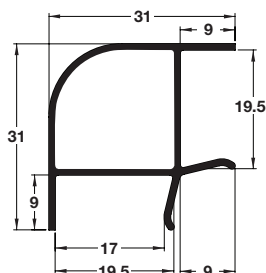

PLINTH CONNECTING PROFILES

90° corner

- < 150 mm high
- < For use with plinth panel 713.28.515, on page 283
- < Has satin brushed finish on both sides for outer or inner corners
- < Stainless steel coated PVC
- < Order qty: Multiples of 10 pcs

Finish	Cat. No.
Satin brushed	713.28.560

135° corner

- < 150 mm high
- < For use with plinth panel 713.28.515, on page 283
- < Has satin brushed finish on both sides for outer or inner corners
- < Stainless steel coated PVC
- < Order qty: Multiples of 10 pcs

Finish	Cat. No.
Satin brushed	713.28.561

Plinth connecting profile

- < 150 mm high
- < For 15 mm thick plinth panels
- < Plastic
- < Order qty: Multiples of 50 pcs

Finish	Cat. No.
Light oak	239.97.140
White	239.97.740

Plinth connecting profile

- < 150 mm high
- < For 18 mm thick plinth panels
- < Plastic
- < Order qty: Multiples of 50 pcs

Finish	Cat. No.
Light oak	239.97.150
White	239.97.750
Beech	239.97.350
Maple	239.97.250