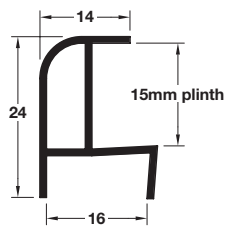

PLINTH CONNECTING PROFILES

90° corner

- < 150 mm high
- < For use with plinth panel 713.28.515, on page 283
- < Has satin brushed finish on both sides for outer or inner corners
- < Stainless steel coated PVC
- < Order qty: Multiples of 10 pcs

Finish	Cat. No.
Satin brushed	713.28.560

135° corner

- < 150 mm high
- < For use with plinth panel 713.28.515, on page 283
- < Has satin brushed finish on both sides for outer or inner corners
- < Stainless steel coated PVC
- < Order qty: Multiples of 10 pcs

Finish	Cat. No.
Satin brushed	713.28.561

Plinth connecting profile

- < 150 mm high
- < For 15 mm thick plinth panels
- < Plastic
- < Order qty: Multiples of 50 pcs

Finish	Cat. No.
Light oak	239.97.140
White	239.97.740

Plinth connecting profile

- < 150 mm high
- < For 18 mm thick plinth panels
- < Plastic
- < Order qty: Multiples of 50 pcs

Finish	Cat. No.
Light oak	239.97.150
White	239.97.750
Beech	239.97.350
Maple	239.97.250