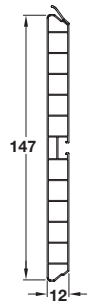

# STAINLESS STEEL EFFECT PLINTH PANELS

Combine the plinth panel set, plinth clip set and the flexible plinth connector to create a stylish yet simple plinth system.

## PVC plinth panel

- < 147 mm high
- < 3000 mm length
- < Stainless steel coated PVC
- < Order qty: 1 pc

Finish

Satin brushed

Cat. No.

713.28.515

## Flexible plinth connector

- < For use with PVC plinth panels 713.28.515
- < Anodised aluminium
- < Order qty: 1 pc

Finish

Satin stainless steel

Cat. No.

713.28.951

## End cap

- < 150 mm high
- < For use with PVC plinth panel 713.28.515
- < PVC
- < Order qty: 1 pc

Finish

Light grey

Cat. No.

713.28.520