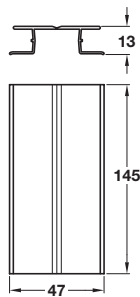

## PVC plinth panel

- < 147 mm high
- < 3000 mm length
- < Stainless steel coated PVC
- < Order qty: 1 pc

Finish

Satin brushed

Cat. No.

713.28.515

## Flexible plinth connector

- < For use with PVC plinth panels 713.28.515
- < Anodised aluminium
- < Order qty: 1 pc

Finish

Satin stainless steel

Cat. No.

713.28.951

## End cap

- < 150 mm high
- < For use with PVC plinth panel 713.28.515
- < PVC
- < Order qty: 1 pc

Finish

Light grey

Cat. No.

713.28.520