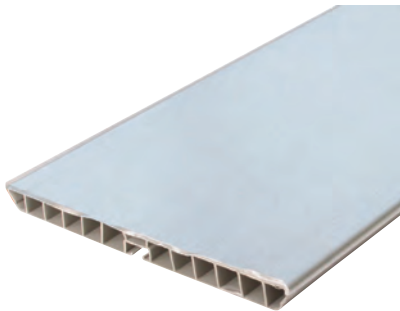

# STAINLESS STEEL EFFECT PLINTH PANELS

Combine the plinth panel set, plinth clip set and the flexible plinth connector to create a stylish yet simple plinth system.

## PVC plinth panel

- < 147 mm high
- < 3000 mm length
- < Stainless steel coated PVC
- < Order qty: 1 pc

Finish

Satin brushed

Cat. No.

713.28.515

## Flexible plinth connector

- < For use with PVC plinth panels 713.28.515
- < Anodised aluminium
- < Order qty: 1 pc

Finish

Satin stainless steel

Cat. No.

713.28.951

## End cap

- < 150 mm high
- < For use with PVC plinth panel 713.28.515
- < PVC
- < Order qty: 1 pc

Finish

Light grey

Cat. No.

713.28.520