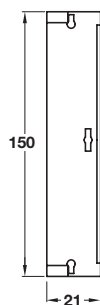

## PVC plinth panel

- < 147 mm high
- < 3000 mm length
- < Stainless steel coated PVC
- < Order qty: 1 pc

Finish

Satin brushed

Cat. No.

713.28.515

## Flexible plinth connector

- < For use with PVC plinth panels 713.28.515
- < Anodised aluminium
- < Order qty: 1 pc

Finish

Satin stainless steel

Cat. No.

713.28.951

## End cap

- < 150 mm high
- < For use with PVC plinth panel 713.28.515
- < PVC
- < Order qty: 1 pc

Finish

Light grey

Cat. No.

713.28.520