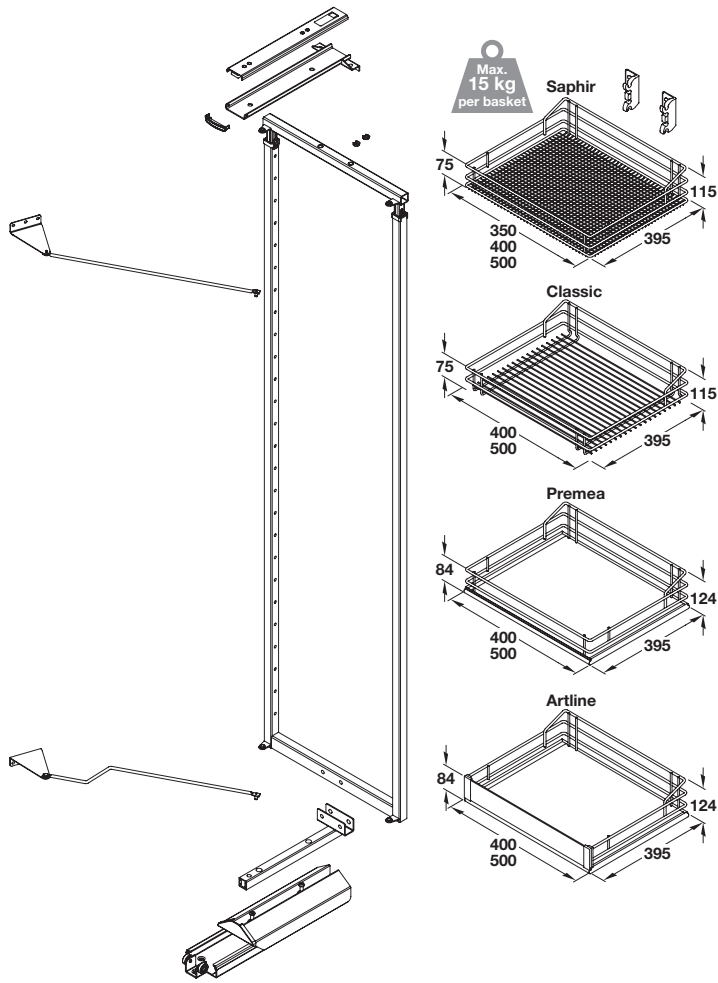

VSA swing out larder unit complete set, centre mounting, height adjustable, full extension

- > For installed heights:
 1200-1450 mm, 1450-1700 mm: 4x baskets included
 1700-1950 mm, 1900-2140 mm: 5x baskets included
 (single baskets can be ordered in addition separately)
- > Built-in depth min. 480 mm
- > For cabinet widths 450, 500 or 600 mm
- > Recommended hinges 110°/125° (not included). If soft closing required, hinges with damper must be used
- > Set includes:
 1x Frame set
 1x Runner set
 1x Basket set
- > Order qty: 1 set

Larder unit with ARTLINE glass sided chrome wire baskets

For cabinet width	500 mm	600 mm
Basket width	400 mm	500 mm
Installed height		
1200-1450 mm	549.57.401	549.57.411
1450-1700 mm	549.57.402	549.57.412
1700-1950 mm	549.57.403	549.57.413
1900-2140 mm	549.57.404	549.57.414

Larder unit with PREMEA solid grey base silver wire baskets

For cabinet width	500 mm	600 mm
Basket width	400 mm	500 mm
Installed height		
1200-1450 mm	549.57.501	549.57.511
1450-1700 mm	549.57.502	549.57.512
1700-1950 mm	549.57.503	549.57.513
1900-2140 mm	549.57.504	549.57.514

Larder unit with SAPHIR mesh chrome wire storage baskets

For cabinet width	450 mm	500 mm	600 mm
Basket width	350 mm	400 mm	500 mm
Installed height			
1200-1450 mm	-	549.57.201	549.57.211
1450-1700 mm	-	549.57.202	549.57.212
1700-1950 mm	549.57.223	549.57.203	549.57.213
1900-2140 mm	549.57.224	549.57.204	549.57.214