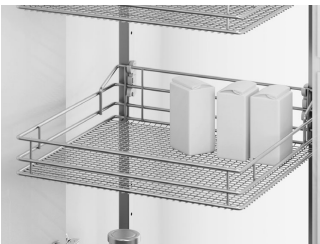

VSA swing out larder unit complete set, centre mounting, height adjustable, full extension

- > For installed heights:
 1200-1450 mm, 1450-1700 mm: 4x baskets included
 1700-1950 mm, 1900-2140 mm: 5x baskets included
 (single baskets can be ordered in addition separately)
- > Built-in depth min. 480 mm
- > For cabinet widths 450, 500 or 600 mm
- > Recommended hinges 110°/125° (not included). If soft closing required, hinges with damper must be used
- > Set includes:
 1x Frame set
 1x Runner set
 1x Basket set
- > Order qty: 1 set

Larder unit with ARTLINE glass sided chrome wire baskets

For cabinet width	500 mm	600 mm
Basket width	400 mm	500 mm
Installed height		
1200-1450 mm	549.57.401	549.57.411
1450-1700 mm	549.57.402	549.57.412
1700-1950 mm	549.57.403	549.57.413
1900-2140 mm	549.57.404	549.57.414

Larder unit with PREMEA solid grey base silver wire baskets

For cabinet width	500 mm	600 mm
Basket width	400 mm	500 mm
Installed height		
1200-1450 mm	549.57.501	549.57.511
1450-1700 mm	549.57.502	549.57.512
1700-1950 mm	549.57.503	549.57.513
1900-2140 mm	549.57.504	549.57.514

Larder unit with SAPHIR mesh chrome wire storage baskets

For cabinet width	450 mm	500 mm	600 mm
Basket width	350 mm	400 mm	500 mm
Installed height			
1200-1450 mm	-	549.57.201	549.57.211
1450-1700 mm	-	549.57.202	549.57.212
1700-1950 mm	549.57.223	549.57.203	549.57.213
1900-2140 mm	549.57.224	549.57.204	549.57.214