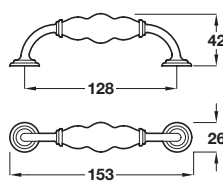

TAMAR

TAMAR knob, Ø 35 mm

- > Iron
- > Order qty: 1 pc

Finish
Antique pewter

Cat. No.
121.75.920

TAMAR T knob

- > Iron
- > Order qty: 1 pc

Finish
Antique pewter

Cat. No.
121.75.921

TAMAR D handle

- > Iron
- > Order qty: 1 pc

Finish
Antique pewter

Cat. No.
121.75.922

TAMAR drop handle

- > Iron
- > Order qty: 1 pc

Finish
Antique pewter