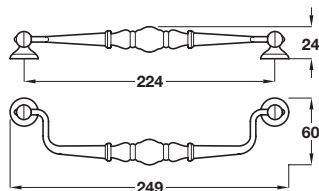

TAMAR

TAMAR knob, Ø 35 mm

- > Iron
- > Order qty: 1 pc

Finish
Antique pewter

Cat. No.
121.75.920

TAMAR T knob

- > Iron
- > Order qty: 1 pc

Finish
Antique pewter

Cat. No.
121.75.921

TAMAR D handle

- > Iron
- > Order qty: 1 pc

Finish
Antique pewter

Cat. No.
121.75.922

TAMAR drop handle

- > Iron
- > Order qty: 1 pc

Finish
Antique pewter