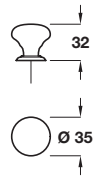

TAMAR

TAMAR knob, Ø 35 mm

- > Iron
- > Order qty: 1 pc

Finish
Antique pewter

Cat. No.
121.75.920

TAMAR T knob

- > Iron
- > Order qty: 1 pc

Finish
Antique pewter

Cat. No.
121.75.921

TAMAR D handle

- > Iron
- > Order qty: 1 pc

Finish
Antique pewter

Cat. No.
121.75.922

TAMAR drop handle

- > Iron
- > Order qty: 1 pc

Finish
Antique pewter