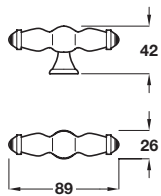

TAMAR

TAMAR knob, Ø 35 mm

- > Iron
- > Order qty: 1 pc

Finish
Antique pewter

Cat. No.
121.75.920

TAMAR T knob

- > Iron
- > Order qty: 1 pc

Finish
Antique pewter

Cat. No.
121.75.921

TAMAR D handle

- > Iron
- > Order qty: 1 pc

Finish
Antique pewter

Cat. No.
121.75.922

TAMAR drop handle

- > Iron
- > Order qty: 1 pc

Finish
Antique pewter