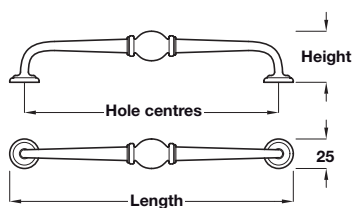

HAMMERED

HAMMERED knob

- > Cast iron, natural iron finish
- > Order qty: 1 pc

Diameter	Height	Cat. No.
Ø 32 mm	30 mm	123.02.030
Ø 38 mm	30 mm	123.02.031

HAMMERED D handle

- > Cast iron, natural iron finish
- > Order qty: 1 pc

Length	Hole centres	Height	Cat. No.
125 mm	96 mm	40 mm	123.02.010
252 mm	224 mm	45 mm	123.02.015
345 mm	320 mm	45 mm	123.02.018