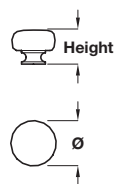

HAMMERED

HAMMERED knob

- > Cast iron, natural iron finish
- > Order qty: 1 pc

Diameter	Height	Cat. No.
Ø 32 mm	30 mm	123.02.030
Ø 38 mm	30 mm	123.02.031

HAMMERED D handle

- > Cast iron, natural iron finish
- > Order qty: 1 pc

Length	Hole centres	Height	Cat. No.
125 mm	96 mm	40 mm	123.02.010
252 mm	224 mm	45 mm	123.02.015
345 mm	320 mm	45 mm	123.02.018