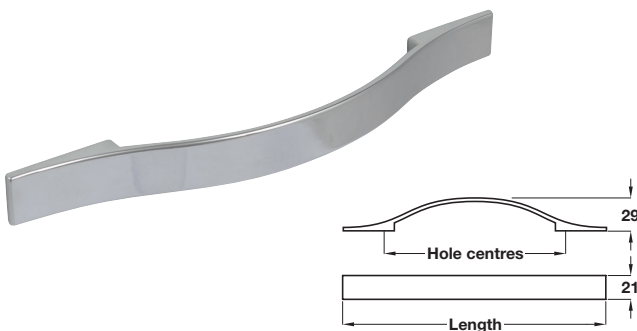

Bow handle

- > Aluminium
- > Order qty: 1 pc

Length	Hole centres	Polished chrome	St. steel effect
232 mm	224 mm	110.20.235	110.20.635
335 mm	320 mm	110.20.238	110.20.638

Bow handle

- > Aluminium
- > Order qty: 1 pc

Finish	Cat. No.
Polished chrome	112.66.244

Bow handle

- > Aluminium
- > Order qty: 1 pc

Length	Hole centres	St. steel effect	Polished chrome
236 mm	224 mm	112.86.015	112.86.215
336 mm	320 mm	112.86.018	112.86.218

CHISWICK handle

- > Zinc alloy
- > Order qty: 1 pc

Length	Hole centres	Polished chrome	Brushed nickel
232 mm	160 mm	108.89.243	108.89.043
328 mm	256 mm	108.89.246	108.89.046