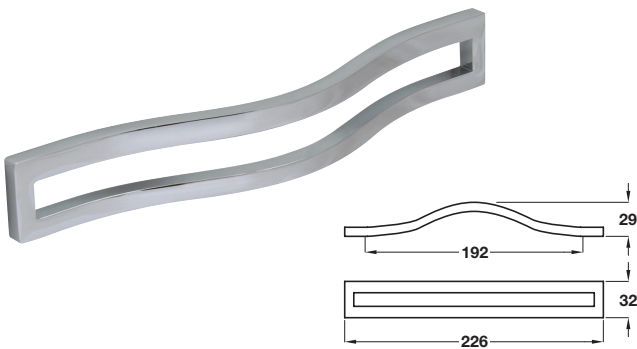

Bow handle

- > Aluminium
- > Order qty: 1 pc

Length	Hole centres	Polished chrome	St. steel effect
232 mm	224 mm	110.20.235	110.20.635
335 mm	320 mm	110.20.238	110.20.638

Bow handle

- > Aluminium
- > Order qty: 1 pc

Finish	Cat. No.
Polished chrome	112.66.244

Bow handle

- > Aluminium
- > Order qty: 1 pc

Length	Hole centres	St. steel effect	Polished chrome
236 mm	224 mm	112.86.015	112.86.215
336 mm	320 mm	112.86.018	112.86.218

CHISWICK handle

- > Zinc alloy
- > Order qty: 1 pc

Length	Hole centres	Polished chrome	Brushed nickel
232 mm	160 mm	108.89.243	108.89.043
328 mm	256 mm	108.89.246	108.89.046