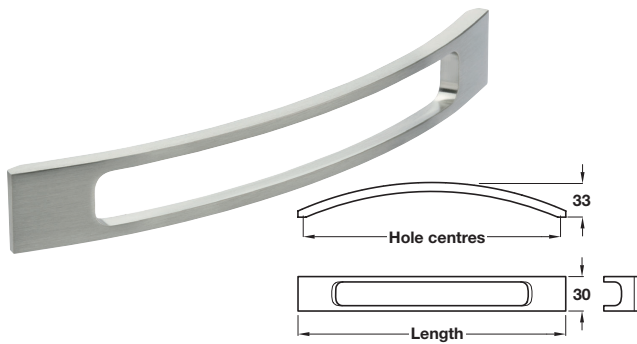

Bow handle

- > Aluminium
- > Order qty: 1 pc

Length	Hole centres	Polished chrome	St. steel effect
232 mm	224 mm	110.20.235	110.20.635
335 mm	320 mm	110.20.238	110.20.638

Bow handle

- > Aluminium
- > Order qty: 1 pc

Finish	Cat. No.
Polished chrome	112.66.244

Bow handle

- > Aluminium
- > Order qty: 1 pc

Length	Hole centres	St. steel effect	Polished chrome
236 mm	224 mm	112.86.015	112.86.215
336 mm	320 mm	112.86.018	112.86.218

CHISWICK handle

- > Zinc alloy
- > Order qty: 1 pc

Length	Hole centres	Polished chrome	Brushed nickel
232 mm	160 mm	108.89.243	108.89.043
328 mm	256 mm	108.89.246	108.89.046