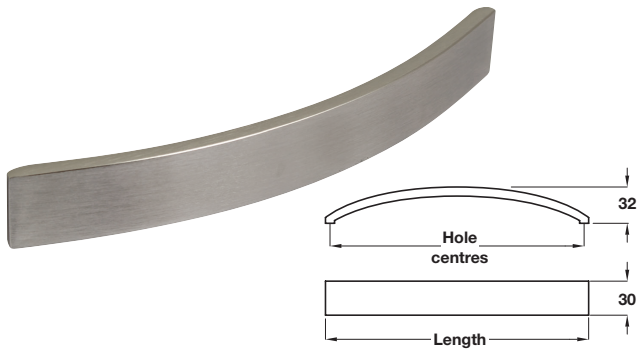

Bow handle

- > Aluminium
- > Order qty: 1 pc

Length	Hole centres	Polished chrome	St. steel effect
232 mm	224 mm	110.20.235	110.20.635
335 mm	320 mm	110.20.238	110.20.638

Bow handle

- > Aluminium
- > Order qty: 1 pc

Finish	Cat. No.
Polished chrome	112.66.244

Bow handle

- > Aluminium
- > Order qty: 1 pc

Length	Hole centres	St. steel effect	Polished chrome
236 mm	224 mm	112.86.015	112.86.215
336 mm	320 mm	112.86.018	112.86.218

CHISWICK handle

- > Zinc alloy
- > Order qty: 1 pc

Length	Hole centres	Polished chrome	Brushed nickel
232 mm	160 mm	108.89.243	108.89.043
328 mm	256 mm	108.89.246	108.89.046