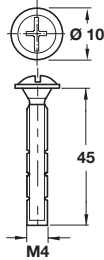

M4 snap off screw

- > Flat head, with combi-cross slot
- > *Due to segmentation, screw can be broken at 5 mm increments, shortest length 20 mm
- > Yellow chromated steel

Length	Cat. No.	Order Qty
M4x 20-45 mm*	022.35.887	100

M4 snap off screw packed seta

- > Set consists of:
50x 022.35.887 - Flat head snap off screw, yellow chromated steel

Length	Cat.No.	Order Qty
M4x 20-45 mm	022.35.888	50

Round-head metal pin

- > Steel
- > Order qty: 1 pack (0.5 kg per pack), * multiples of 500 pcs

Head Ø	Pin Ø	Length	Cat. No.
Nickel plated			
1.8 mm	0.9 mm	11 mm	076.40.217
3.0 mm	1.6 mm	15 mm	076.40.299
Antique brass			
3.0 mm	1.6 mm	11 mm	076.40.477*
Brass plated			
3.0 mm	1.6 mm	15 mm	076.40.191