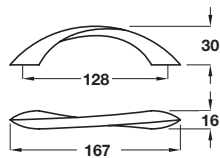

**MANILIA bow handle**

- > Zinc alloy
- > Order qty: 1 pc

Length	Hole centres	Dim. A	Dim. B	Cat. No.
Matt nickel				
126 mm	96 mm	23.5 mm	12 mm	105.65.601
157 mm	128 mm	23.5 mm	12.7 mm	103.78.603
222 mm	192 mm	29.5 mm	13.9 mm	101.08.600
Aluminium coloured				
126 mm	96 mm	23.5 mm	12 mm	105.65.401

**Bow handle**

- > Zinc alloy
- > Order qty: 1 pc

Finish	Cat. No.
Matt nickel	101.51.602
Polished chrome	101.51.202

**SABINE bow handle**

- > Zinc alloy
- > Order qty: 1 pc

Length	Hole centres	Dim. A	Dim. B	Cat. No.
Matt nickel				
112.5 mm	96 mm	23 mm	9 mm	101.06.600
154.9 mm	128 mm	28 mm	10.8 mm	103.84.604
204 mm	160 mm	30 mm	12.5 mm	105.16.605
288 mm	224 mm	32 mm	16 mm	101.07.600
Silver RAL 9006				
154.9 mm	128 mm	28 mm	10.8 mm	103.84.214
Matt black				
154.9 mm	128 mm	28 mm	10.8 mm	103.84.304