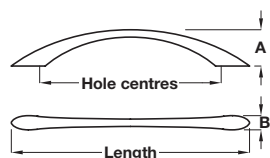

**MANILIA bow handle**

- > Zinc alloy
- > Order qty: 1 pc

Length	Hole centres	Dim. A	Dim. B	Cat. No.
Matt nickel				
126 mm	96 mm	23.5 mm	12 mm	105.65.601
157 mm	128 mm	23.5 mm	12.7 mm	103.78.603
222 mm	192 mm	29.5 mm	13.9 mm	101.08.600
Aluminium coloured				
126 mm	96 mm	23.5 mm	12 mm	105.65.401

**Bow handle**

- > Zinc alloy
- > Order qty: 1 pc

Finish	Cat. No.
Matt nickel	101.51.602
Polished chrome	101.51.202

**SABINE bow handle**

- > Zinc alloy
- > Order qty: 1 pc

Length	Hole centres	Dim. A	Dim. B	Cat. No.
Matt nickel				
112.5 mm	96 mm	23 mm	9 mm	101.06.600
154.9 mm	128 mm	28 mm	10.8 mm	103.84.604
204 mm	160 mm	30 mm	12.5 mm	105.16.605
288 mm	224 mm	32 mm	16 mm	101.07.600
Silver RAL 9006				
154.9 mm	128 mm	28 mm	10.8 mm	103.84.214
Matt black				
154.9 mm	128 mm	28 mm	10.8 mm	103.84.304