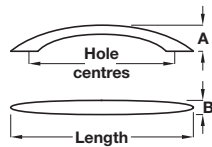

**MANILIA bow handle**

- > Zinc alloy
- > Order qty: 1 pc

Length	Hole centres	Dim. A	Dim. B	Cat. No.
Matt nickel				
126 mm	96 mm	23.5 mm	12 mm	105.65.601
157 mm	128 mm	23.5 mm	12.7 mm	103.78.603
222 mm	192 mm	29.5 mm	13.9 mm	101.08.600
Aluminium coloured				
126 mm	96 mm	23.5 mm	12 mm	105.65.401

**Bow handle**

- > Zinc alloy
- > Order qty: 1 pc

Finish	Cat. No.
Matt nickel	101.51.602
Polished chrome	101.51.202

**SABINE bow handle**

- > Zinc alloy
- > Order qty: 1 pc

Length	Hole centres	Dim. A	Dim. B	Cat. No.
Matt nickel				
112.5 mm	96 mm	23 mm	9 mm	101.06.600
154.9 mm	128 mm	28 mm	10.8 mm	103.84.604
204 mm	160 mm	30 mm	12.5 mm	105.16.605
288 mm	224 mm	32 mm	16 mm	101.07.600
Silver RAL 9006				
154.9 mm	128 mm	28 mm	10.8 mm	103.84.214
Matt black				
154.9 mm	128 mm	28 mm	10.8 mm	103.84.304