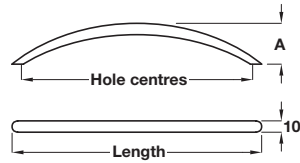

Bow handle

- > Polished chrome steel
- > Order qty: 1 pc

| Length | Hole centres | Dim. A | Cat. No. |
|--------|--------------|--------|------------|
| 111 mm | 96 mm | 30 mm | 117.31.222 |
| 148 mm | 128 mm | 30 mm | 117.31.231 |
| 184 mm | 160 mm | 32 mm | 117.31.241 |
| 297 mm | 256 mm | 32 mm | 117.31.261 |

Bow handle

- > Brushed stainless steel effect steel
- > Order qty: 1 pc

| Length | Hole centres | Dim. A | Cat. No. |
|--------|--------------|--------|------------|
| 111 mm | 96 mm | 30 mm | 117.31.021 |
| 148 mm | 128 mm | 30 mm | 117.31.031 |
| 184 mm | 160 mm | 32 mm | 117.31.041 |
| 221 mm | 192 mm | 32 mm | 117.31.052 |
| 258 mm | 224 mm | 32 mm | 117.31.053 |
| 297 mm | 256 mm | 32 mm | 117.31.061 |
| 332 mm | 288 mm | 32 mm | 117.31.071 |

Bow handle

- > Matt chrome steel
- > Order qty: 1 pc

| Length | Hole centres | Dim. A | Cat. No. |
|--------|--------------|--------|------------|
| 111 mm | 96 mm | 30 mm | 117.31.421 |
| 148 mm | 128 mm | 30 mm | 117.31.431 |
| 184 mm | 160 mm | 32 mm | 117.31.441 |
| 297 mm | 256 mm | 32 mm | 117.31.461 |

Bow handle

- > Matt nickel steel
- > Order qty: 1 pc

| Length | Hole centres | Dim. A | Cat. No. |
|--------|--------------|--------|------------|
| 148 mm | 128 mm | 30 mm | 117.31.631 |
| 184 mm | 160 mm | 32 mm | 117.31.641 |
| 297 mm | 256 mm | 32 mm | 117.31.661 |