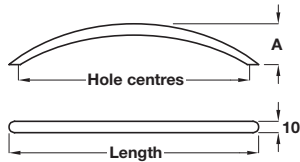

Bow handle

- > Polished chrome steel
- > Order qty: 1 pc

| Length | Hole centres | Dim. A | Cat. No. |
|--------|--------------|--------|------------|
| 111 mm | 96 mm | 30 mm | 117.31.222 |
| 148 mm | 128 mm | 30 mm | 117.31.231 |
| 184 mm | 160 mm | 32 mm | 117.31.241 |
| 297 mm | 256 mm | 32 mm | 117.31.261 |

Bow handle

- > Brushed stainless steel effect steel
- > Order qty: 1 pc

| Length | Hole centres | Dim. A | Cat. No. |
|--------|--------------|--------|------------|
| 111 mm | 96 mm | 30 mm | 117.31.021 |
| 148 mm | 128 mm | 30 mm | 117.31.031 |
| 184 mm | 160 mm | 32 mm | 117.31.041 |
| 221 mm | 192 mm | 32 mm | 117.31.052 |
| 258 mm | 224 mm | 32 mm | 117.31.053 |
| 297 mm | 256 mm | 32 mm | 117.31.061 |
| 332 mm | 288 mm | 32 mm | 117.31.071 |

Bow handle

- > Matt chrome steel
- > Order qty: 1 pc

| Length | Hole centres | Dim. A | Cat. No. |
|--------|--------------|--------|------------|
| 111 mm | 96 mm | 30 mm | 117.31.421 |
| 148 mm | 128 mm | 30 mm | 117.31.431 |
| 184 mm | 160 mm | 32 mm | 117.31.441 |
| 297 mm | 256 mm | 32 mm | 117.31.461 |

Bow handle

- > Matt nickel steel
- > Order qty: 1 pc

| Length | Hole centres | Dim. A | Cat. No. |
|--------|--------------|--------|------------|
| 148 mm | 128 mm | 30 mm | 117.31.631 |
| 184 mm | 160 mm | 32 mm | 117.31.641 |
| 297 mm | 256 mm | 32 mm | 117.31.661 |