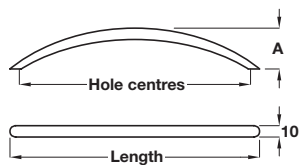

Bow handle

- > Polished chrome steel
- > Order qty: 1 pc

| Length | Hole centres | Dim. A | Cat. No. |
|--------|--------------|--------|------------|
| 111 mm | 96 mm | 30 mm | 117.31.222 |
| 148 mm | 128 mm | 30 mm | 117.31.231 |
| 184 mm | 160 mm | 32 mm | 117.31.241 |
| 297 mm | 256 mm | 32 mm | 117.31.261 |

Bow handle

- > Brushed stainless steel effect steel
- > Order qty: 1 pc

| Length | Hole centres | Dim. A | Cat. No. |
|--------|--------------|--------|------------|
| 111 mm | 96 mm | 30 mm | 117.31.021 |
| 148 mm | 128 mm | 30 mm | 117.31.031 |
| 184 mm | 160 mm | 32 mm | 117.31.041 |
| 221 mm | 192 mm | 32 mm | 117.31.052 |
| 258 mm | 224 mm | 32 mm | 117.31.053 |
| 297 mm | 256 mm | 32 mm | 117.31.061 |
| 332 mm | 288 mm | 32 mm | 117.31.071 |

Bow handle

- > Matt chrome steel
- > Order qty: 1 pc

| Length | Hole centres | Dim. A | Cat. No. |
|--------|--------------|--------|------------|
| 111 mm | 96 mm | 30 mm | 117.31.421 |
| 148 mm | 128 mm | 30 mm | 117.31.431 |
| 184 mm | 160 mm | 32 mm | 117.31.441 |
| 297 mm | 256 mm | 32 mm | 117.31.461 |

Bow handle

- > Matt nickel steel
- > Order qty: 1 pc

| Length | Hole centres | Dim. A | Cat. No. |
|--------|--------------|--------|------------|
| 148 mm | 128 mm | 30 mm | 117.31.631 |
| 184 mm | 160 mm | 32 mm | 117.31.641 |
| 297 mm | 256 mm | 32 mm | 117.31.661 |