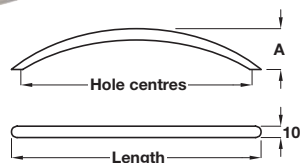

Bow handle

- > Brushed stainless steel effect steel
- > Order qty: 1 pc

| Length | Hole centres | Dim. A | Cat. No. |
|--------|--------------|--------|------------|
| 111 mm | 96 mm | 30 mm | 117.31.021 |
| 148 mm | 128 mm | 30 mm | 117.31.031 |
| 184 mm | 160 mm | 32 mm | 117.31.041 |
| 221 mm | 192 mm | 32 mm | 117.31.052 |
| 258 mm | 224 mm | 32 mm | 117.31.053 |
| 297 mm | 256 mm | 32 mm | 117.31.061 |
| 332 mm | 288 mm | 32 mm | 117.31.071 |

Bow handle

- > Matt chrome steel
- > Order qty: 1 pc

| Length | Hole centres | Dim. A | Cat. No. |
|--------|--------------|--------|------------|
| 111 mm | 96 mm | 30 mm | 117.31.421 |
| 148 mm | 128 mm | 30 mm | 117.31.431 |
| 184 mm | 160 mm | 32 mm | 117.31.441 |
| 297 mm | 256 mm | 32 mm | 117.31.461 |

Bow handle

- > Matt nickel steel
- > Order qty: 1 pc

| Length | Hole centres | Dim. A | Cat. No. |
|--------|--------------|--------|------------|
| 148 mm | 128 mm | 30 mm | 117.31.631 |
| 184 mm | 160 mm | 32 mm | 117.31.641 |
| 297 mm | 256 mm | 32 mm | 117.31.661 |