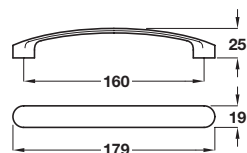

MELINA pull handle

- > Zinc alloy, polished chrome finish
- > Order qty: 1 pc

Length	Hole centres	Cat. No.
161.5 mm	128 mm	111.38.222
193.5 mm	160 mm	111.38.223
257.5 mm	224 mm	111.38.225

HARRINGTON D handle