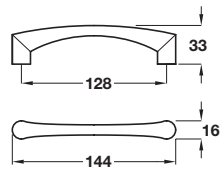

D handle

- > Zinc alloy
- > Order qty: 1 pc

Finish
Polished chrome

Cat. No.
108.66.220

D handle

- > Zinc alloy
- > Order qty: 1 pc

Finish
Stainless steel colour

Cat. No.
101.71.022

MELINA pull handle

- > Zinc alloy, polished chrome finish
- > Order qty: 1 pc

Length	Hole centres	Cat. No.
161.5 mm	128 mm	111.38.222
193.5 mm	160 mm	111.38.223
257.5 mm	224 mm	111.38.225

HARRINGTON D handle