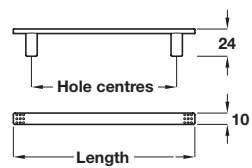

MELINA pull handle

- > Zinc alloy, polished chrome finish
- > Order qty: 1 pc

Length	Hole centres	Cat. No.
161.5 mm	128 mm	111.38.222
193.5 mm	160 mm	111.38.223
257.5 mm	224 mm	111.38.225

HARRINGTON D handle