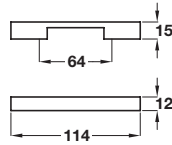

D handle

- > Zinc alloy
- > Order qty: 1 pc