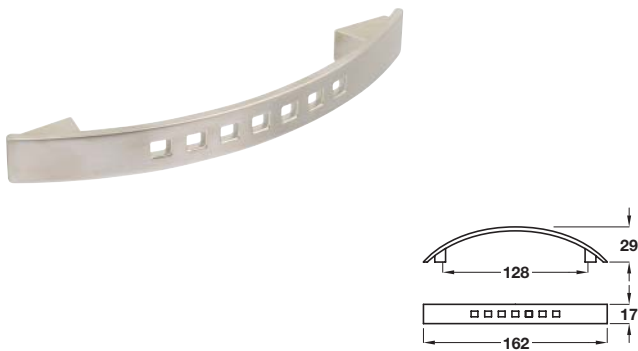

Pull handle

- > Zinc alloy
- > Order qty: 1 pc

Finish	Cat. No.
Aluminium coloured	110.97.473
Matt nickel	110.97.683
Stainless steel effect	110.97.673

Pull handle

- > Zinc alloy
- > Order qty: 1 pc

Finish	Cat. No.
Polished chrome	110.97.282
Aluminium coloured	110.97.283

Bow handle

- > Zinc alloy
- > Order qty: 1 pc

Finish	Cat. No.
Matt nickel-plated	105.07.501

D handle

- > Zinc alloy
- > Order qty: 1 pc

Finish	Cat. No.
Stainless steel effect	101.42.003