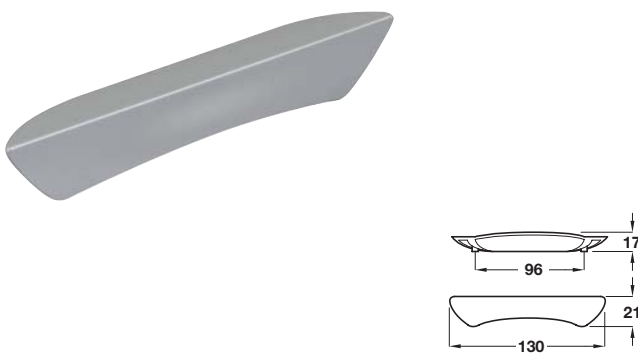

Pull handle

- > Zinc alloy
- > Order qty: 1 pc

Finish	Cat. No.
Aluminium coloured	110.97.473
Matt nickel	110.97.683
Stainless steel effect	110.97.673

Pull handle

- > Zinc alloy
- > Order qty: 1 pc

Finish	Cat. No.
Polished chrome	110.97.282
Aluminium coloured	110.97.283

Bow handle

- > Zinc alloy
- > Order qty: 1 pc

Finish	Cat. No.
Matt nickel-plated	105.07.501

D handle

- > Zinc alloy
- > Order qty: 1 pc

Finish	Cat. No.
Stainless steel effect	101.42.003