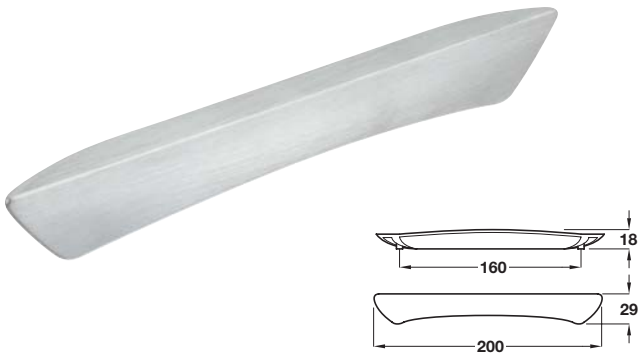

Pull handle

- > Zinc alloy
- > Order qty: 1 pc

Finish	Cat. No.
Aluminium coloured	110.97.473
Matt nickel	110.97.683
Stainless steel effect	110.97.673

Pull handle

- > Zinc alloy
- > Order qty: 1 pc

Finish	Cat. No.
Polished chrome	110.97.282
Aluminium coloured	110.97.283

Bow handle

- > Zinc alloy
- > Order qty: 1 pc

Finish	Cat. No.
Matt nickel-plated	105.07.501

D handle

- > Zinc alloy
- > Order qty: 1 pc

Finish	Cat. No.
Stainless steel effect	101.42.003