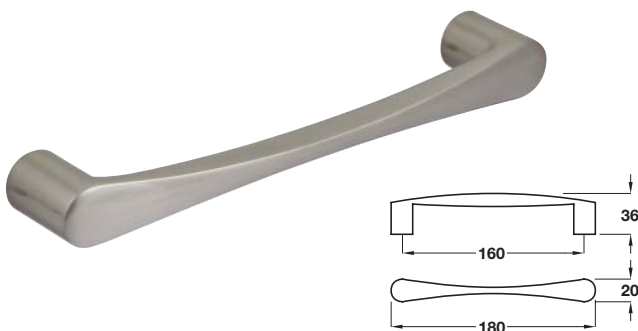

Pull handle

- > Zinc alloy
- > Order qty: 1 pc

Finish	Cat. No.
Aluminium coloured	110.97.473
Matt nickel	110.97.683
Stainless steel effect	110.97.673

Pull handle

- > Zinc alloy
- > Order qty: 1 pc

Finish	Cat. No.
Polished chrome	110.97.282
Aluminium coloured	110.97.283

Bow handle

- > Zinc alloy
- > Order qty: 1 pc

Finish	Cat. No.
Matt nickel-plated	105.07.501

D handle

- > Zinc alloy
- > Order qty: 1 pc

Finish	Cat. No.
Stainless steel effect	101.42.003