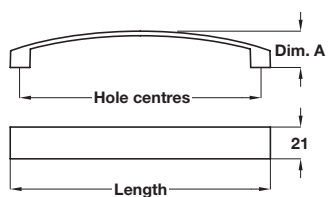

MELBURY

MELBURY bow handle

- > Znc alloy
- > Order qty: 1 pc

Length	Hole centres	Dim. A	Cat. No.
141 mm	128 mm	22 mm	113.82.015
172 mm	160 mm	23 mm	113.82.016
268 mm	256 mm	23 mm	113.82.019

DECORATIVE HANDLES 2013, © Häfele U.K. Ltd 2013. Dimensional data not binding. We reserve the right to alter specifications without notice.