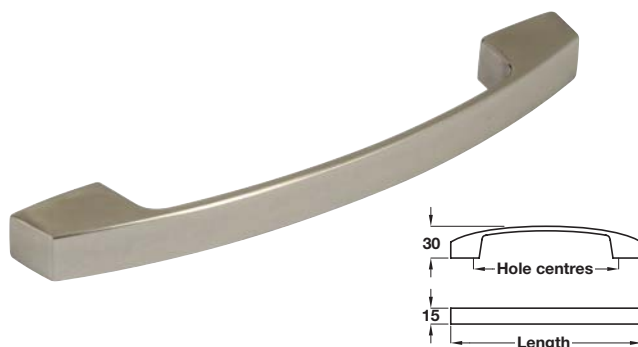

## Bow handle

- > Zinc alloy
- > Order qty: 1 pc

Finish	Cat. No.
Brushed nickel	107.66.614

## SAFFRON bow handle

- > Aluminium
- > Order qty: 1 pc

Finish	Length	Hole centres	Cat. No.
Polished chrome	170 mm	160 mm	109.53.216
Polished chrome	330 mm	320 mm	109.53.219*
Matt nickel	170 mm	160 mm	109.53.666
Matt nickel	330 mm	320 mm	109.53.669*

## TAVISTOCK bow handle

- > Aluminium
- > Order qty: 1 pc

Length	Hole centres	Polished chrome	Brushed nickel
174 mm	160 mm	109.53.226	109.53.626
208 mm	192 mm	109.53.227*	109.53.627*

## FLORENCE bow handle

- > Aluminium, brushed nickel finish
- > Order qty: 1 pc

Length	Hole centres	Cat. No.
169 mm	128 mm	109.53.635
207 mm	160 mm	109.53.636