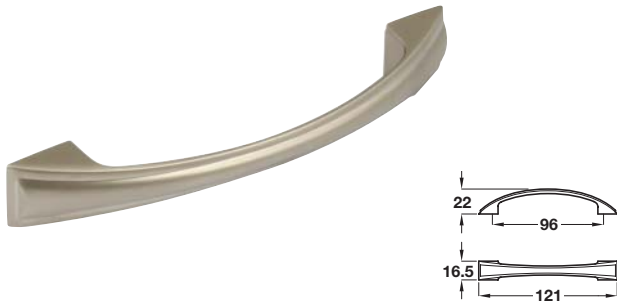

## Bow handle

- > Zinc alloy
- > Order qty: 1 pc

Finish	Cat. No.
Brushed nickel	107.66.614

## SAFFRON bow handle

- > Aluminium
- > Order qty: 1 pc

Finish	Length	Hole centres	Cat. No.
Polished chrome	170 mm	160 mm	109.53.216
Polished chrome	330 mm	320 mm	109.53.219*
Matt nickel	170 mm	160 mm	109.53.666
Matt nickel	330 mm	320 mm	109.53.669*

## TAVISTOCK bow handle

- > Aluminium
- > Order qty: 1 pc

Length	Hole centres	Polished chrome	Brushed nickel
174 mm	160 mm	109.53.226	109.53.626
208 mm	192 mm	109.53.227*	109.53.627*

## FLORENCE bow handle

- > Aluminium, brushed nickel finish
- > Order qty: 1 pc

Length	Hole centres	Cat. No.
169 mm	128 mm	109.53.635
207 mm	160 mm	109.53.636