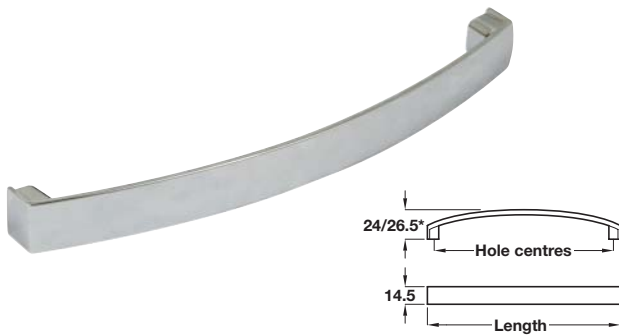

## Bow handle

- > Zinc alloy
- > Order qty: 1 pc

Finish	Cat. No.
Brushed nickel	107.66.614

## SAFFRON bow handle

- > Aluminium
- > Order qty: 1 pc

Finish	Length	Hole centres	Cat. No.
Polished chrome	170 mm	160 mm	109.53.216
Polished chrome	330 mm	320 mm	109.53.219*
Matt nickel	170 mm	160 mm	109.53.666
Matt nickel	330 mm	320 mm	109.53.669*

## TAVISTOCK bow handle

- > Aluminium
- > Order qty: 1 pc

Length	Hole centres	Polished chrome	Brushed nickel
174 mm	160 mm	109.53.226	109.53.626
208 mm	192 mm	109.53.227*	109.53.627*

## FLORENCE bow handle

- > Aluminium, brushed nickel finish
- > Order qty: 1 pc

Length	Hole centres	Cat. No.
169 mm	128 mm	109.53.635
207 mm	160 mm	109.53.636