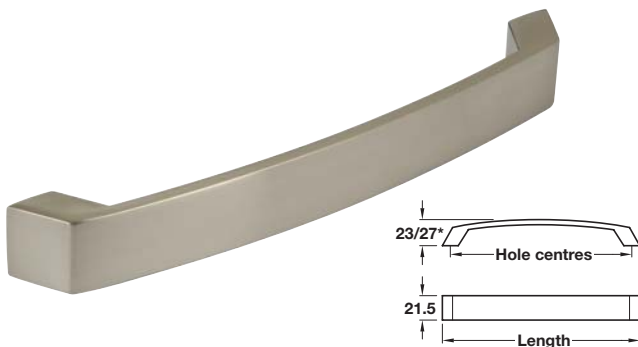

## Bow handle

- > Zinc alloy
- > Order qty: 1 pc

Finish	Cat. No.
Brushed nickel	107.66.614

## SAFFRON bow handle

- > Aluminium
- > Order qty: 1 pc

Finish	Length	Hole centres	Cat. No.
Polished chrome	170 mm	160 mm	109.53.216
Polished chrome	330 mm	320 mm	109.53.219*
Matt nickel	170 mm	160 mm	109.53.666
Matt nickel	330 mm	320 mm	109.53.669*

## TAVISTOCK bow handle

- > Aluminium
- > Order qty: 1 pc

Length	Hole centres	Polished chrome	Brushed nickel
174 mm	160 mm	109.53.226	109.53.626
208 mm	192 mm	109.53.227*	109.53.627*

## FLORENCE bow handle

- > Aluminium, brushed nickel finish
- > Order qty: 1 pc

Length	Hole centres	Cat. No.
169 mm	128 mm	109.53.635
207 mm	160 mm	109.53.636