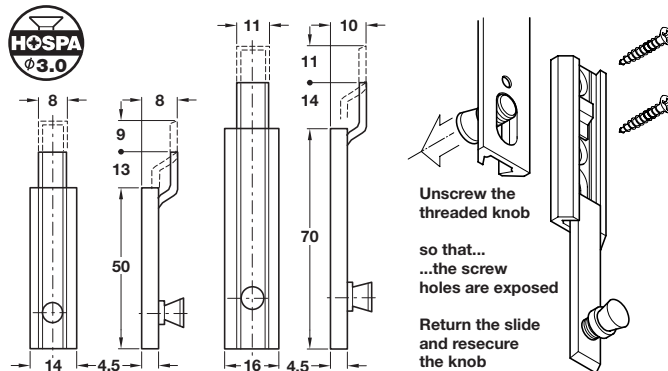

## A Furniture bolt with straight slide

- Concealed screw fixing
- Profiled brass
- **Striking plate** must be ordered separately

Length	Matt nickel-plated	Matt brass
50 mm	252.01.629	252.01.227
60 mm	252.01.638	252.01.236
70 mm	252.01.647	252.01.245

## B Furniture bolt with cranked slide

- Concealed screw fixing
- Profiled brass
- **Striking plate** must be ordered separately

Length	Polished brass
50 mm	252.02.224
70 mm	252.02.242

Order qty: 1 pc

## C Furniture bolt with straight slide

- Screw fixing
- Striking plate included
- Profile brass

Finish	Natural brass
Cat. No.	252.03.500

Order qty: 1 pc