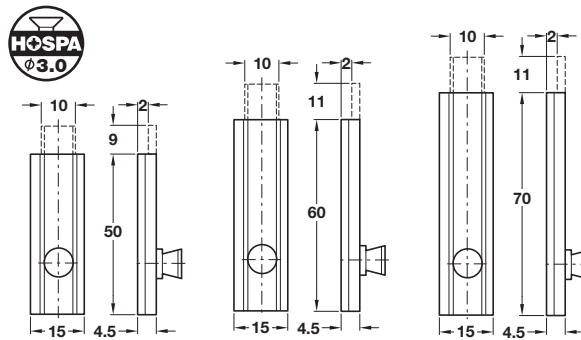

## A Furniture bolt with straight slide

- Concealed screw fixing
- Profiled brass
- **Striking plate** must be ordered separately

Length	Matt nickel-plated	Matt brass
50 mm	252.01.629	252.01.227
60 mm	252.01.638	252.01.236
70 mm	252.01.647	252.01.245

## B Furniture bolt with cranked slide

- Concealed screw fixing
- Profiled brass
- **Striking plate** must be ordered separately

Length	Polished brass
50 mm	252.02.224
70 mm	252.02.242

Order qty: 1 pc

## C Furniture bolt with straight slide

- Screw fixing
- Striking plate included
- Profile brass

Finish	Natural brass
Cat. No.	252.03.500

Order qty: 1 pc

## D Angled striking plate

- Screw fixing
- Steel

Finish	Brass-plated	Nickel-plated
Cat. No.	251.74.501	251.74.707

Order qty: Multiples of 100 pcs