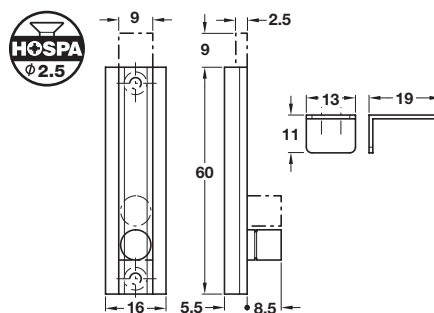

## A Furniture bolt with straight slide

- Concealed screw fixing
- Profiled brass
- **Striking plate** must be ordered separately

Length	Matt nickel-plated	Matt brass
50 mm	252.01.629	252.01.227
60 mm	252.01.638	252.01.236
70 mm	252.01.647	252.01.245

## B Furniture bolt with cranked slide

- Concealed screw fixing
- Profiled brass
- **Striking plate** must be ordered separately

Length	Polished brass
50 mm	252.02.224
70 mm	252.02.242

Order qty: 1 pc

## C Furniture bolt with straight slide

- Screw fixing
- Striking plate included
- Profile brass

Finish	Natural brass
Cat. No.	252.03.500

Order qty: 1 pc