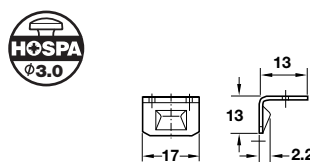

D Angled striking plate

- Screw fixing
- Steel

Finish	Brass-plated	Nickel-plated
Cat. No.	251.74.501	251.74.707

Order qty: Multiples of 100 pcs