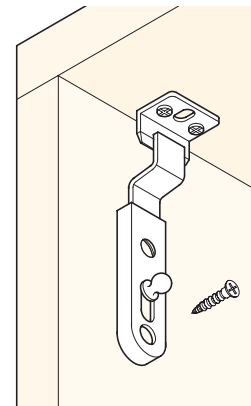

**A Furniture bolt with straight slide**

- Screw fixing
- Steel
- **Striking plate** must be ordered separately

Length	Brass-plated	Nickel-plated
50 mm	251.01.008	251.01.106
70 mm	251.01.026	251.01.124

Order qty: 1 pc

**B Furniture bolt with straight slide**

- Screw fixing
- Steel
- **Striking plate** must be ordered separately

Length	Brass-plated	Nickel-plated
70 mm	251.10.507	251.10.703

Order qty: 1 pc

**C Furniture bolt with cranked slide**

- Screw fixing
- Steel
- **Striking plate** must be ordered separately

Length	Brass-plated	Nickel-plated
50 mm	251.02.005	251.02.103
70 mm	251.02.023	251.02.121

Order qty: 1 pc

**D Angled striking plate**