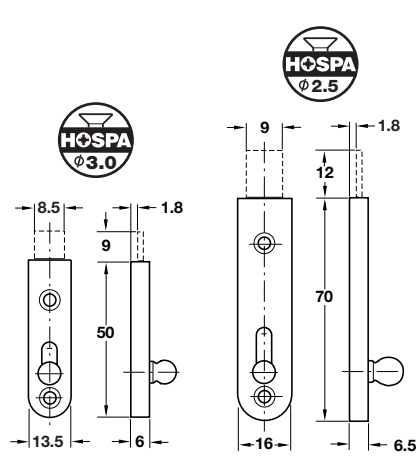

**A Furniture bolt with straight slide**

- Screw fixing
- Steel
- **Striking plate** must be ordered separately

Length	Brass-plated	Nickel-plated
50 mm	251.01.008	251.01.106
70 mm	251.01.026	251.01.124

Order qty: 1 pc

**B Furniture bolt with straight slide**

- Screw fixing
- Steel
- **Striking plate** must be ordered separately

Length	Brass-plated	Nickel-plated
70 mm	251.10.507	251.10.703

Order qty: 1 pc

**C Furniture bolt with cranked slide**

- Screw fixing
- Steel
- **Striking plate** must be ordered separately

Length	Brass-plated	Nickel-plated
50 mm	251.02.005	251.02.103
70 mm	251.02.023	251.02.121

Order qty: 1 pc

**D Angled striking plate**

- Screw fixing
- Steel

Finish	Brass-plated	Nickel-plated
Cat. No.	251.74.501	251.74.707

Order qty: Multiples of 100 pcs

**E Angled striking plate**

- Screw fixing
- Brass

Finish	Polished	Nickel-plated
Cat. No.	251.60.007	251.60.703