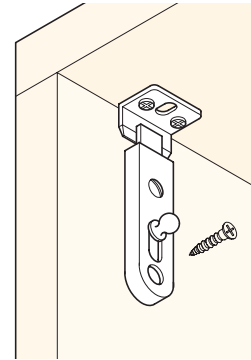

**A Furniture bolt with straight slide**

- Screw fixing
- Steel
- **Striking plate** must be ordered separately

Length	Brass-plated	Nickel-plated
50 mm	251.01.008	251.01.106
70 mm	251.01.026	251.01.124

Order qty: 1 pc

**B Furniture bolt with straight slide**

- Screw fixing
- Steel
- **Striking plate** must be ordered separately

Length	Brass-plated	Nickel-plated
70 mm	251.10.507	251.10.703

Order qty: 1 pc

**C Furniture bolt with cranked slide**

- Screw fixing
- Steel
- **Striking plate** must be ordered separately

Length	Brass-plated	Nickel-plated
50 mm	251.02.005	251.02.103
70 mm	251.02.023	251.02.121

Order qty: 1 pc

**D Angled striking plate**