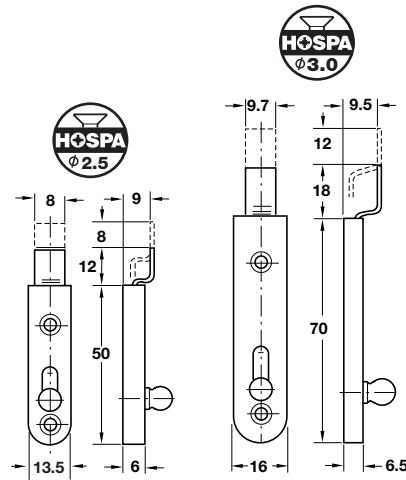

**A Furniture bolt with straight slide**

- Screw fixing
- Steel
- **Striking plate** must be ordered separately

Length	Brass-plated	Nickel-plated
50 mm	251.01.008	251.01.106
70 mm	251.01.026	251.01.124

Order qty: 1 pc

**B Furniture bolt with straight slide**

- Screw fixing
- Steel
- **Striking plate** must be ordered separately

Length	Brass-plated	Nickel-plated
70 mm	251.10.507	251.10.703

Order qty: 1 pc

**C Furniture bolt with cranked slide**

- Screw fixing
- Steel
- **Striking plate** must be ordered separately

Length	Brass-plated	Nickel-plated
50 mm	251.02.005	251.02.103
70 mm	251.02.023	251.02.121

Order qty: 1 pc

**D Angled striking plate**

- Screw fixing
- Steel

Finish	Brass-plated	Nickel-plated
Cat. No.	251.74.501	251.74.707

Order qty: Multiples of 100 pcs

**E Angled striking plate**

- Screw fixing
- Brass

Finish	Polished	Nickel-plated
Cat. No.	251.60.007	251.60.703