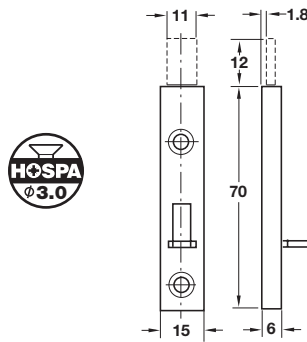

**A Furniture bolt with straight slide**

- Screw fixing
- Steel
- **Striking plate** must be ordered separately

Length	Brass-plated	Nickel-plated
50 mm	251.01.008	251.01.106
70 mm	251.01.026	251.01.124

Order qty: 1 pc

**B Furniture bolt with straight slide**

- Screw fixing
- Steel
- **Striking plate** must be ordered separately

Length	Brass-plated	Nickel-plated
70 mm	251.10.507	251.10.703

Order qty: 1 pc

**C Furniture bolt with cranked slide**

- Screw fixing
- Steel
- **Striking plate** must be ordered separately

Length	Brass-plated	Nickel-plated
50 mm	251.02.005	251.02.103
70 mm	251.02.023	251.02.121

Order qty: 1 pc

**D Angled striking plate**