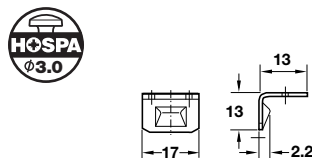

D Angled striking plate

- Screw fixing
- Steel

Finish	Brass-plated	Nickel-plated
Cat. No.	251.74.501	251.74.707

Order qty: Multiples of 100 pcs