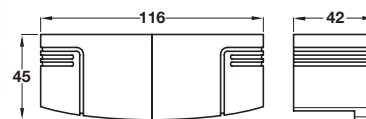

F Maintenance tool

- Attach tool to lock box to unlock battery hold and change batteries
- Charcoal plastic

	Cat. No.
Maintenance tool	231.80.100

Order qty: 1 pc