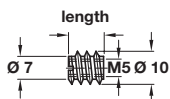

A Screw-in sleeve, M5 internal thread

- With SW5 hexagonal socket head and rim
- Steel

Length	Outer Ø	Core Ø	Cat. No.
12 mm	10 mm	8 mm	030.07.053

Order qty: Multiples of 100 pcs

B Screw in sleeve, M5 internal thread

- For Ø 7 mm hole
- With screwdriver slot
- Bright steel

Length	Outer Ø	Core Ø	Cat. No.
10 mm	10 mm	7 mm	030.00.208

Order qty: Multiples of 100 pcs

C Glue in sleeve, M5 internal thread

- For Ø 10 mm hole
- With grooves for glue
- Plastic

Length	Outer Ø	Cat. No.
10 mm	10 mm	039.33.050

Order qty: Multiples of 100 pcs

D Countersunk head screw, M5 x 25 mm

- With PH2 cross-slot
- Steel

Finish	Cat. No.
Zinc-plated	020.07.098

Order qty: 1 pc

E Striking plate

	Cat. No.
Battery low key card	917.42.028

Order qty: 1 pc

I Self-adhesive number plate

- To identify lockers when LockerLock is used
- Self-adhesive silver-coloured plastic
- Drill hole: Ø 22 mm
- **Note:** When ordering number plates with numbers please specify the required number (4 digits) for the label