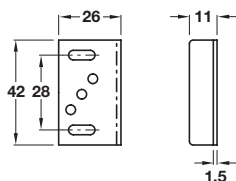

A Screw-in sleeve, M5 internal thread

- With SW5 hexagonal socket head and rim
- Steel

Length	Outer Ø	Core Ø	Cat. No.
12 mm	10 mm	8 mm	030.07.053

Order qty: Multiples of 100 pcs

B Screw in sleeve, M5 internal thread

- For Ø 7 mm hole
- With screwdriver slot
- Bright steel

Length	Outer Ø	Core Ø	Cat. No.
10 mm	10 mm	7 mm	030.00.208

Order qty: Multiples of 100 pcs

C Glue in sleeve, M5 internal thread

- For Ø 10 mm hole
- With grooves for glue
- Plastic

Length	Outer Ø	Cat. No.
10 mm	10 mm	039.33.050

Order qty: Multiples of 100 pcs

D Countersunk head screw, M5 x 25 mm

- With PH2 cross-slot
- Steel

Finish	Cat. No.
Zinc-plated	020.07.098

Order qty: 1 pc

E Striking plate

	Cat. No.
Battery low key card	917.42.028

Order qty: 1 pc

I Self-adhesive number plate

- To identify lockers when LockerLock is used
- Self-adhesive silver-coloured plastic
- Drill hole: Ø 22 mm
- **Note:** When ordering number plates with numbers please specify the required number (4 digits) for the label