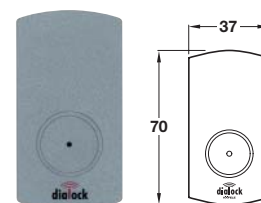

Batteries can only be changed with screw driver item C

	Cat. No.
AA battery	910.54.980

Order qty: Multiples of 10 pcs

H Battery low key card

- Using Tag-it™ ISO technology
- Resets battery control after battery change - the push button of the Dialock LockerLock is pushed by the card, both LEDs flash briefly and the LockerLock is back in operating mode
- Card in ISO format

	Cat. No.
Battery low key card	917.42.028

Order qty: 1 pc

I Self-adhesive number plate

- To identify lockers when LockerLock is used
- Self-adhesive silver-coloured plastic
- Drill hole: Ø 22 mm
- **Note:** When ordering number plates with numbers please specify the required number (4 digits) for the label