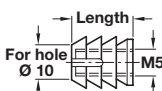

A Screw-in sleeve, M5 internal thread

- With SW5 hexagonal socket head and rim
- Steel

Length	Outer Ø	Core Ø	Cat. No.
12 mm	10 mm	8 mm	030.07.053

Order qty: Multiples of 100 pcs

B Screw in sleeve, M5 internal thread

- For Ø 7 mm hole
- With screwdriver slot
- Bright steel

Length	Outer Ø	Core Ø	Cat. No.
10 mm	10 mm	7 mm	030.00.208

Order qty: Multiples of 100 pcs

C Glue in sleeve, M5 internal thread

- For Ø 10 mm hole
- With grooves for glue
- Plastic

Length	Outer Ø	Cat. No.
10 mm	10 mm	039.33.050

Order qty: Multiples of 100 pcs

D Countersunk head screw, M5 x 25 mm

- With PH2 cross-slot
- Steel

Finish	Cat. No.
Zinc-plated	020.07.098

Order qty: 1 pc

E Striking plate

	Cat. No.
Battery low key card	917.42.028

Order qty: 1 pc

I Self-adhesive number plate

- To identify lockers when LockerLock is used
- Self-adhesive silver-coloured plastic
- Drill hole: Ø 22 mm
- **Note:** When ordering number plates with numbers please specify the required number (4 digits) for the label