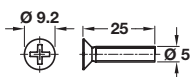

D Countersunk head screw, M5 x 25 mm

- With PH2 cross-slot
- Steel

Finish	Cat. No.
Zinc-plated	020.07.098

Order qty: 1 pc