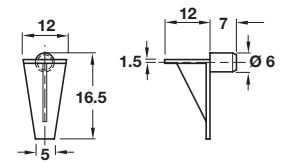

Order qty: Multiples of 100 pcs

C Shelf support, plug in

- With M4 thread for installation in spreading dowel D
- Load carrying capacity 80 kg*
- Steel

| Finish | Cat. No. |
|---------------|------------|
| Nickel-plated | 282.39.705 |

Order qty: Multiples of 100 pcs

D Sleeve, M4 internal thread

- For Ø 5 mm hole
- For use with C
- Bright brass

| Length | Cat. No. |
|--------|------------|
| 8 mm | 051.45.004 |

Order qty: Multiples of 100 pcs

E Shelf support, plug in

- For Ø 6 mm hole
- Load carrying capacity 60 kg*
- Plastic

| Finish | Cat. No. |
|-------------|------------|
| Transparent | 283.63.500 |

Order qty: Multiples of 100 pcs

F Shelf support, plug in

- With grooved plug
- For Ø 6 mm hole
- Load carrying capacity 60 kg*
- Plastic

| Finish | Cat. No. |
|--------|------------|
| Brown | 283.63.108 |
| Beige | 283.63.402 |
| White | 283.63.706 |

Order qty: Multiples of 100 pcs