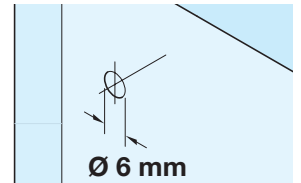

Order qty: Multiples of 100 pcs

C Shelf support, plug in

- With M4 thread for installation in spreading dowel D
- Load carrying capacity 80 kg*
- Steel

| Finish | Cat. No. |
|---------------|------------|
| Nickel-plated | 282.39.705 |

Order qty: Multiples of 100 pcs

D Sleeve, M4 internal thread

- For Ø 5 mm hole
- For use with C
- Bright brass

| Length | Cat. No. |
|--------|------------|
| 8 mm | 051.45.004 |

Order qty: Multiples of 100 pcs