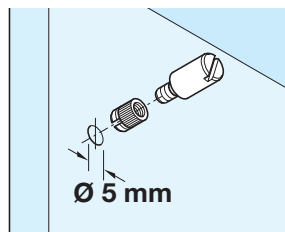

A Shelf support, plug in

- Provides additional screw-fixing of side panel and shelf
- For Ø 5 mm hole
- Load carrying capacity 80 kg*
- Plastic

| Finish | Cat. No. |
|--------|------------|
| Brown | 283.50.101 |

Order qty: Multiples of 100 pcs

B Shelf support, plug in

- With plug and spring clip
- For Ø 5 mm hole
- Load carrying capacity 80 kg*
- Plastic

| Finish | Cat. No. |
|--------|------------|
| Brown | 282.33.105 |
| White | 282.33.703 |

Order qty: Multiples of 100 pcs

C Shelf support, plug in

- With M4 thread for installation in spreading dowel D
- Load carrying capacity 80 kg*
- Steel

| Finish | Cat. No. |
|---------------|------------|
| Nickel-plated | 282.39.705 |

Order qty: Multiples of 100 pcs

D Sleeve, M4 internal thread

- For Ø 5 mm hole
- For use with C
- Bright brass

| Length | Cat. No. |
|--------|------------|
| 8 mm | 051.45.004 |

Order qty: Multiples of 100 pcs