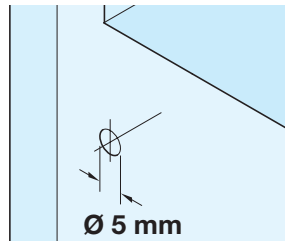

Shelf Supports

Plug In Shelf Supports for Ø 5 mm and Ø 6 mm Holes

*Load carrying capacity applies to 4 shelf supports bearing an evenly distributed load. Testing was carried out according to DIN EN 1727 "Mechanical safety requirements for shelf supports"

A Shelf support, plug in

- Provides additional screw-fixing of side panel and shelf
- For Ø 5 mm hole
- Load carrying capacity 80 kg*
- Plastic

Finish	Cat. No.
Brown	283.50.101

Order qty: Multiples of 100 pcs

B Shelf support, plug in

- With plug and spring clip
- For Ø 5 mm hole
- Load carrying capacity 80 kg*
- Plastic

Finish	Cat. No.
Brown	282.33.105
White	282.33.703

Order qty: Multiples of 100 pcs

C Shelf support, plug in

- With M4 thread for installation in spreading dowel D
- Load carrying capacity 80 kg*
- Steel

Finish	Cat. No.
Nickel-plated	282.39.705

Order qty: Multiples of 100 pcs

D Sleeve, M4 internal thread

- For Ø 5 mm hole
- For use with C
- Bright brass

Length	Cat. No.
8 mm	051.45.004

Order qty: Multiples of 100 pcs

E Shelf support, plug in

- For Ø 6 mm hole
- Load carrying capacity 60 kg*
- Plastic

Finish	Cat. No.
Transparent	283.63.500

Order qty: Multiples of 100 pcs

F Shelf support, plug in

- With grooved plug
- For Ø 6 mm hole
- Load carrying capacity 60 kg*
- Plastic

Finish	Cat. No.
Brown	283.63.108
Beige	283.63.402
White	283.63.706

Order qty: Multiples of 100 pcs

TCH 2013. © Häfele U.K. Ltd 2013. Dimensional data not binding. We reserve the right to alter specifications without notice.