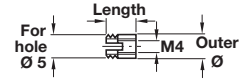

Order qty: Multiples of 100 pcs

C Shelf support, plug in

- With M4 thread for installation in spreading dowel D
- Load carrying capacity 80 kg*
- Steel

| Finish | Cat. No. |
|---------------|------------|
| Nickel-plated | 282.39.705 |

Order qty: Multiples of 100 pcs

D Sleeve, M4 internal thread

- For Ø 5 mm hole
- For use with C
- Bright brass

| Length | Cat. No. |
|--------|------------|
| 8 mm | 051.45.004 |

Order qty: Multiples of 100 pcs