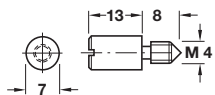

Order qty: Multiples of 100 pcs

B Shelf support, plug in

- With plug and spring clip
- For Ø 5 mm hole
- Load carrying capacity 80 kg*
- Plastic

| Finish | Cat. No. |
|--------|------------|
| Brown | 282.33.105 |
| White | 282.33.703 |

Order qty: Multiples of 100 pcs

C Shelf support, plug in

- With M4 thread for installation in spreading dowel D
- Load carrying capacity 80 kg*
- Steel

| Finish | Cat. No. |
|---------------|------------|
| Nickel-plated | 282.39.705 |

Order qty: Multiples of 100 pcs

D Sleeve, M4 internal thread

- For Ø 5 mm hole
- For use with C
- Bright brass

| Length | Cat. No. |
|--------|------------|
| 8 mm | 051.45.004 |

Order qty: Multiples of 100 pcs