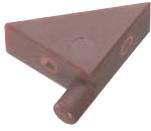

Shelf Supports

Plug In Shelf Supports for Ø 5 mm and Ø 6 mm Holes

*Load carrying capacity applies to 4 shelf supports bearing an evenly distributed load. Testing was carried out according to DIN EN 1727 "Mechanical safety requirements for shelf supports"

A Shelf support, plug in

- Provides additional screw-fixing of side panel and shelf
- For Ø 5 mm hole
- Load carrying capacity 80 kg*
- Plastic

| Finish | Cat. No. |
|--------|------------|
| Brown | 283.50.101 |

Order qty: Multiples of 100 pcs

C Shelf support, plug in

- With M4 thread for installation in spreading dowel D
- Load carrying capacity 80 kg*
- Steel

| Finish | Cat. No. |
|---------------|------------|
| Nickel-plated | 282.39.705 |

Order qty: Multiples of 100 pcs

D Sleeve, M4 internal thread

- For Ø 5 mm hole
- For use with C
- Bright brass

| Length | Cat. No. |
|--------|------------|
| 8 mm | 051.45.004 |

Order qty: Multiples of 100 pcs