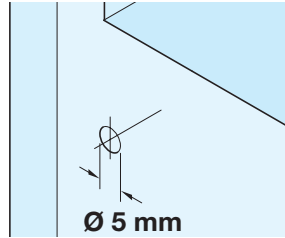

Shelf Supports

Plug In Shelf Supports for Ø 5 mm and Ø 6 mm Holes

*Load carrying capacity applies to 4 shelf supports bearing an evenly distributed load. Testing was carried out according to DIN EN 1727 "Mechanical safety requirements for shelf supports"

Order qty: Multiples of 100 pcs

D Sleeve, M4 internal thread

- For Ø 5 mm hole
- For use with C
- Bright brass

| Length | Cat. No. |
|--------|------------|
| 8 mm | 051.45.004 |

Order qty: Multiples of 100 pcs