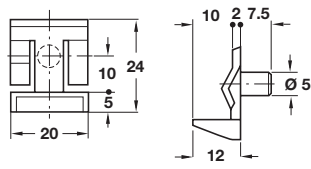

B Shelf support, plug in

- With plug and spring clip
- For Ø 5 mm hole
- Load carrying capacity 80 kg*
- Plastic

Finish	Cat. No.
Brown	282.33.105
White	282.33.703

Order qty: Multiples of 100 pcs