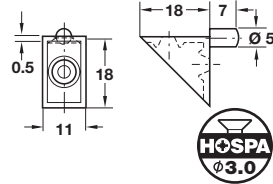

Shelf Supports

Plug In Shelf Supports for Ø 5 mm and Ø 6 mm Holes

*Load carrying capacity applies to 4 shelf supports bearing an evenly distributed load. Testing was carried out according to DIN EN 1727 "Mechanical safety requirements for shelf supports"

A Shelf support, plug in

- Provides additional screw-fixing of side panel and shelf
- For Ø 5 mm hole
- Load carrying capacity 80 kg*
- Plastic

| Finish | Cat. No. |
|--------|------------|
| Brown | 283.50.101 |

Order qty: Multiples of 100 pcs

D Sleeve, M4 internal thread

- For Ø 5 mm hole
- For use with C
- Bright brass

| Length | Cat. No. |
|--------|------------|
| 8 mm | 051.45.004 |

Order qty: Multiples of 100 pcs

- With grooved plug
- For Ø 6 mm hole
- Load carrying capacity 60 kg*
- Plastic

| Finish | Cat. No. |
|--------|------------|
| Brown | 283.63.108 |
| Beige | 283.63.402 |
| White | 283.63.706 |

Order qty: Multiples of 100 pcs