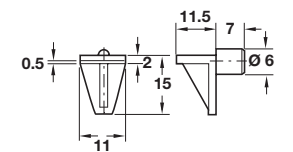

Order qty: Multiples of 100 pcs

D Sleeve, M4 internal thread

- For Ø 5 mm hole
- For use with C
- Bright brass

| Length | Cat. No. |
|--------|------------|
| 8 mm | 051.45.004 |

Order qty: Multiples of 100 pcs

E Shelf support, plug in

- For Ø 6 mm hole
- Load carrying capacity 60 kg*
- Plastic

| Finish | Cat. No. |
|-------------|------------|
| Transparent | 283.63.500 |

Order qty: Multiples of 100 pcs

F Shelf support, plug in

- With grooved plug
- For Ø 6 mm hole
- Load carrying capacity 60 kg*
- Plastic

| Finish | Cat. No. |
|--------|------------|
| Brown | 283.63.108 |
| Beige | 283.63.402 |
| White | 283.63.706 |

Order qty: Multiples of 100 pcs