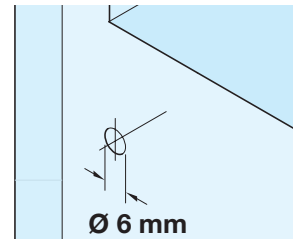

F Shelf support, plug in

- With grooved plug
- For Ø 6 mm hole
- Load carrying capacity 60 kg*
- Plastic