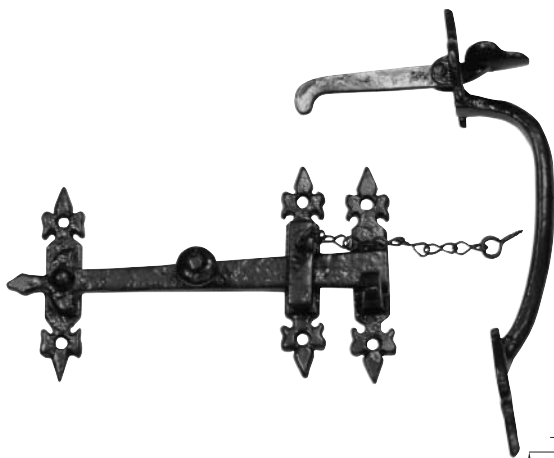

Kirkpatrick Ring gate latch

- Fixing screws included
- Black powder coated malleable iron

	Cat. No.
Ring gate latch	986.07.443

Order qty: 1 set

Kirkpatrick thumb latch

- Fixing screws included
- Black powder coated iron

	Cat. No.
Thumb latch pull handle	911.23.206

Order qty: 1 set

Kirkpatrick thumb latch

- Fixing screws included
- Black powder coated iron

	Cat. No.
Thumb latch pull handles	911.23.207

Order qty: 1 set