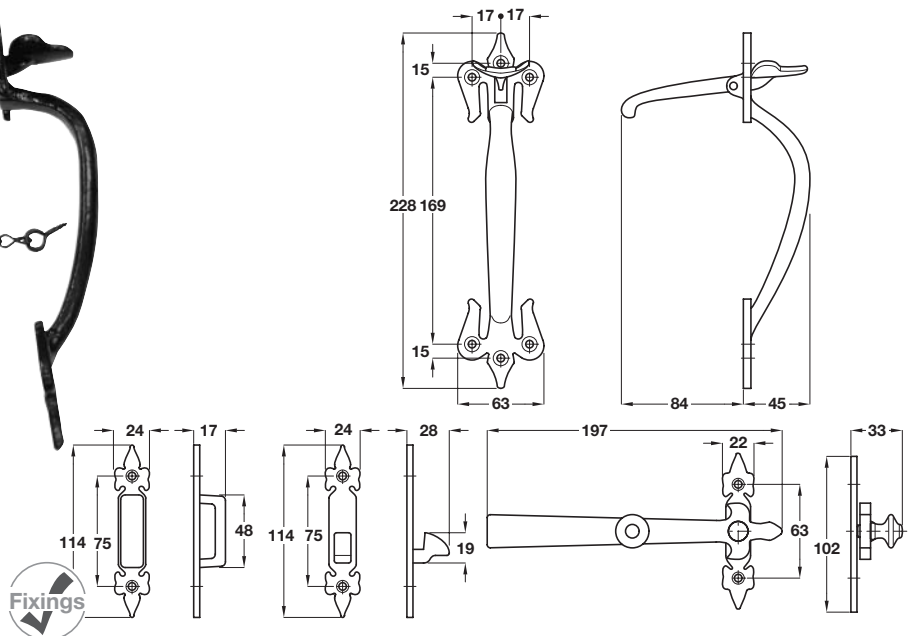

Kirkpatrick Ring gate latch

- Fixing screws included
- Black powder coated malleable iron

	Cat. No.
Ring gate latch	986.07.443

Order qty: 1 set

Kirkpatrick thumb latch

- Fixing screws included
- Black powder coated iron

	Cat. No.
Thumb latch pull handle	911.23.206

Order qty: 1 set

Kirkpatrick thumb latch

- Fixing screws included
- Black powder coated iron

	Cat. No.
Thumb latch pull handles	911.23.207

Order qty: 1 set