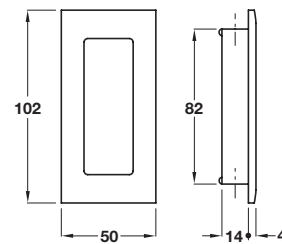

**Flush pull handle, brass**

- Suitable for sliding and folding timber doors
- Brass

Finish	Cat.No.
Satin nickel plated	910.37.044
Polished brass	910.37.035

Order qty: 1 pc

**Flush pull handle, brass**

- Concealed fixing
- Suitable for sliding and folding timber doors
- Brass

Finish	Cat. No.
Satin nickel plated	910.37.085
Polished brass	910.37.080

Order qty: 1 pc

**Flush pull handle, nylon**

- Suitable for timber sliding doors
- Concealed fixing
- Nylon
- Note: Other colours available to order, subject to quantity