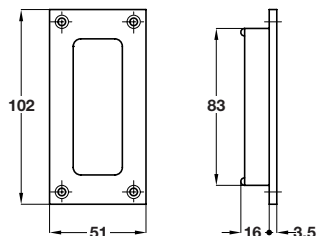

Flush pull handle, brass

- Concealed fixing
- Suitable for sliding and folding timber doors
- Brass

Finish	Cat. No.
Polished chrome-plated	901.01.702
Satin nickel-plated	901.01.706
Polished brass	901.01.708

Order qty: 1 pc

Flush pull handle, brass

- Suitable for sliding and folding timber doors
- Brass

Finish	Cat. No.
Satin nickel plated	910.37.085
Polished brass	910.37.080

Order qty: 1 pc