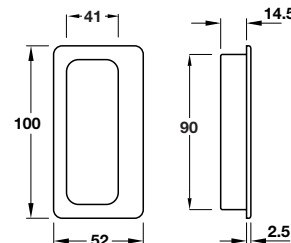

Finish	Cat. No.
Satin nickel plated	910.37.085
Polished brass	910.37.080

Order qty: 1 pc

**Flush pull handle, nylon**

- Suitable for timber sliding doors
- Concealed fixing
- Nylon
- Note: Other colours available to order, subject to quantity