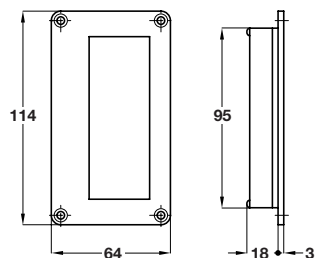

Flush pull handle, brass

- Suitable for sliding and folding timber doors
- Brass

Finish	Cat.No.
Satin nickel plated	910.37.044
Polished brass	910.37.035

Order qty: 1 pc

Flush pull handle, brass

- Concealed fixing
- Suitable for sliding and folding timber doors
- Brass

Finish	Cat. No.
Polished chrome-plated	901.01.702
Satin nickel-plated	901.01.706
Polished brass	901.01.708

Order qty: 1 pc

Flush pull handle, brass

- Suitable for sliding and folding timber doors
- Brass

Finish	Cat. No.
Satin nickel plated	910.37.085
Polished brass	910.37.080

Order qty: 1 pc

Flush pull handle, nylon

- Suitable for timber sliding doors
- Concealed fixing
- Nylon
- Note: Other colours available to order, subject to quantity

Finish	Cat. No.
Red	908.04.412
Black	908.04.416
Dark grey	908.04.418
White	908.04.419
Dark blue	908.04.437
Yellow	908.04.422

Order qty: 1 pc

Flush pull handle, brass

- Suitable for sliding and swing timber doors
- Brass

Finish	Cat. No.
Satin nickel plated	910.37.062
Polished brass	910.37.071

Order qty: 1 pc

Flush pull handles suitable for sliding glass doors are shown in Section 13, page 81