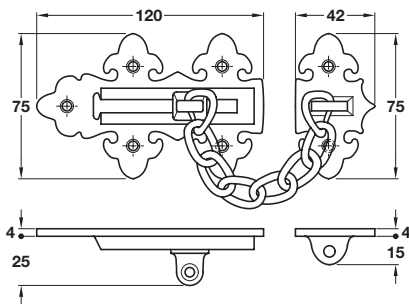

Due to the manufacturing process of **Kirkpatrick** products there is a **±5 mm tolerance** on dimensions shown.

Kirkpatrick Security door slide chain

- One end captivated to door frame, other end clips to bracket on door
- Can only be unlocked when door is closed
- Black powder coated iron

Finish	Cat. No.
Black	911.60.053

Order qty: 1 pc

Kirkpatrick Security door slide chain

- One end captivated to door frame, other end clips to bracket on door
- Can only be unlocked when door is closed
- Black powder coated iron

Finish	Cat. No.
Black	911.60.054

Order qty: 1 pc

Security door slide chain

- For use with inward opening timber doors
- Can only be unlocked when door is closed
- Steel

Finish	Cat. No.
Polished brass	911.59.238
Satin chrome	911.59.234

Order qty: 1 set

Security door chain

- One end captivated to door frame, other end clips to bracket on door
- Can only be unlocked when door is closed
- Steel

Finish	Cat. No.
Satin chrome	911.59.224

Order qty: 1 pc