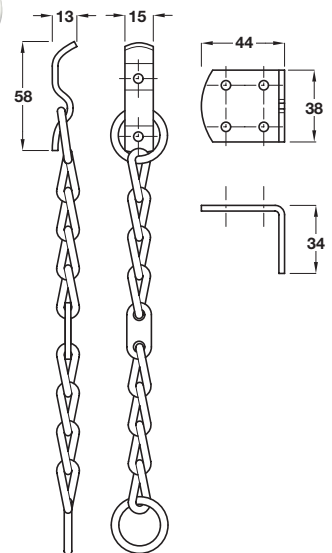

Due to the manufacturing process of **Kirkpatrick** products there is a **±5 mm tolerance** on dimensions shown.

Kirkpatrick Security door slide chain

- One end captivated to door frame, other end clips to bracket on door
- Can only be unlocked when door is closed
- Black powder coated iron

Finish	Cat. No.
Black	911.60.053

Order qty: 1 pc

Kirkpatrick Security door slide chain

- One end captivated to door frame, other end clips to bracket on door
- Can only be unlocked when door is closed
- Black powder coated iron

Finish	Cat. No.
Black	911.60.054

Order qty: 1 pc

Security door slide chain

- For use with inward opening timber doors
- Can only be unlocked when door is closed
- Steel

Finish	Cat. No.
Polished brass	911.59.238
Satin chrome	911.59.234

Order qty: 1 set

Security door chain

- One end captivated to door frame, other end clips to bracket on door
- Can only be unlocked when door is closed
- Steel

Finish	Cat. No.
Satin chrome	911.59.224

Order qty: 1 pc