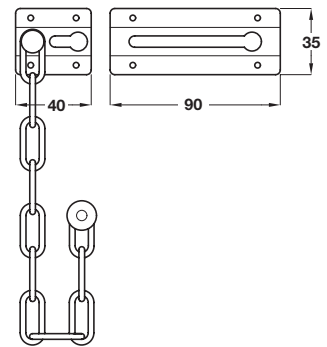

Due to the manufacturing process of **Kirkpatrick** products there is a **±5 mm tolerance** on dimensions shown.

Kirkpatrick Security door slide chain

- One end captivated to door frame, other end clips to bracket on door
- Can only be unlocked when door is closed
- Black powder coated iron

Finish	Cat. No.
Black	911.60.053

Order qty: 1 pc

Kirkpatrick Security door slide chain

- One end captivated to door frame, other end clips to bracket on door
- Can only be unlocked when door is closed
- Black powder coated iron

Finish	Cat. No.
Black	911.60.054

Order qty: 1 pc

Security door slide chain

- For use with inward opening timber doors
- Can only be unlocked when door is closed
- Steel

Finish	Cat. No.
Polished brass	911.59.238
Satin chrome	911.59.234

Order qty: 1 set

Security door chain

- One end captivated to door frame, other end clips to bracket on door
- Can only be unlocked when door is closed
- Steel

Finish	Cat. No.
Satin chrome	911.59.224

Order qty: 1 pc