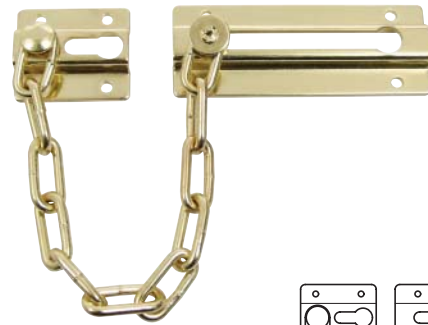

Due to the manufacturing process of **Kirkpatrick** products there is a **±5 mm tolerance** on dimensions shown.

Kirkpatrick Security door slide chain

- One end captivated to door frame, other end clips to bracket on door
- Can only be unlocked when door is closed
- Black powder coated iron

Finish	Cat. No.
Black	911.60.053

Order qty: 1 pc

Kirkpatrick Security door slide chain

- One end captivated to door frame, other end clips to bracket on door
- Can only be unlocked when door is closed
- Black powder coated iron

Finish	Cat. No.
Black	911.60.054

Order qty: 1 pc

Security door slide chain

- For use with inward opening timber doors
- Can only be unlocked when door is closed
- Steel

Finish	Cat. No.
Polished brass	911.59.238
Satin chrome	911.59.234

Order qty: 1 set

Security door chain

- One end captivated to door frame, other end clips to bracket on door
- Can only be unlocked when door is closed
- Steel

Finish	Cat. No.
Satin chrome	911.59.224

Order qty: 1 pc