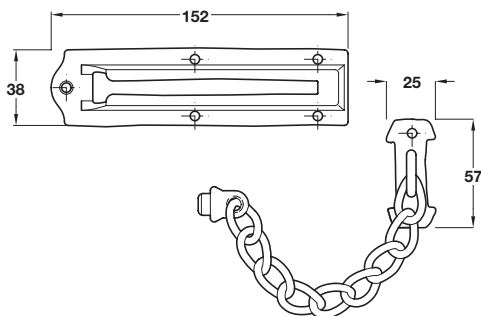

Due to the manufacturing process of **Kirkpatrick** products there is a **±5 mm tolerance** on dimensions shown.

Kirkpatrick Security door slide chain

- One end captivated to door frame, other end clips to bracket on door
- Can only be unlocked when door is closed
- Black powder coated iron

Finish	Cat. No.
Black	911.60.053

Order qty: 1 pc

Kirkpatrick Security door slide chain

- One end captivated to door frame, other end clips to bracket on door
- Can only be unlocked when door is closed
- Black powder coated iron

Finish	Cat. No.
Black	911.60.054

Order qty: 1 pc

Security door slide chain

- For use with inward opening timber doors
- Can only be unlocked when door is closed
- Steel

Finish	Cat. No.
Polished brass	911.59.238
Satin chrome	911.59.234

Order qty: 1 set

Security door chain

- One end captivated to door frame, other end clips to bracket on door
- Can only be unlocked when door is closed
- Steel

Finish	Cat. No.
Satin chrome	911.59.224

Order qty: 1 pc