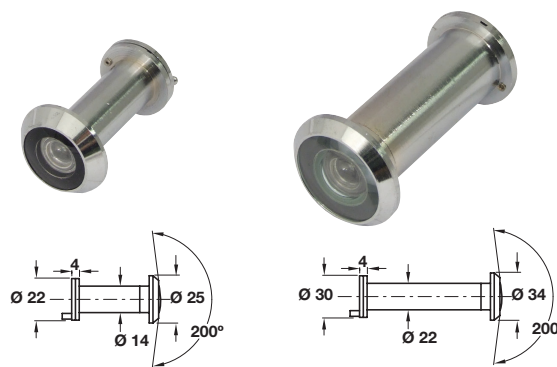

StarTec Door viewer, 200°

- To suit doors 35-55 or 50-80 mm thick
- With cover
- Brass

**Catalogue shows 50-70 mm
Correct dimension is 50-80 mm**

Finish	Chrome plated	Polished brass
To suit doors 35-55 mm thick	959.00.003	959.00.004
To suit doors 50-80 mm thick	959.00.095	959.00.096

Order qty: 1 pc

959.00.095 REPLACES 959.00.005
959.00.096 REPLACES 959.00.006

Door viewer, 200°

- To suit doors 40-55 or 60-80 mm thick
- Security flap included
- Brass

Finish	Polished brass	Polished chrome
To suit doors 40-55 mm thick	959.04.028	959.04.026
To suit doors 60-80 mm thick	959.04.038	959.04.036

Order qty: 1 pc

5

Architectural Ironmongery: Door Furniture

StarTec Door viewer, 200°

- 30 minute fire rating
- To suit doors 35-60 mm thick
- With cover
- Brass

Finish	Chrome plated	Polished brass
To suit doors 35-60 mm thick	959.00.032	959.00.038

Order qty: 1 pc

StarTec Door viewer, 200°

- 60 minute fire rating
- To suit doors 35-60 or 50-70 mm thick
- With cover
- Brass

Finish	Chrome plated	Polished brass
To suit doors 35-60 mm thick	959.00.042	959.00.048
To suit doors 50-70 mm thick	959.00.052	959.00.058