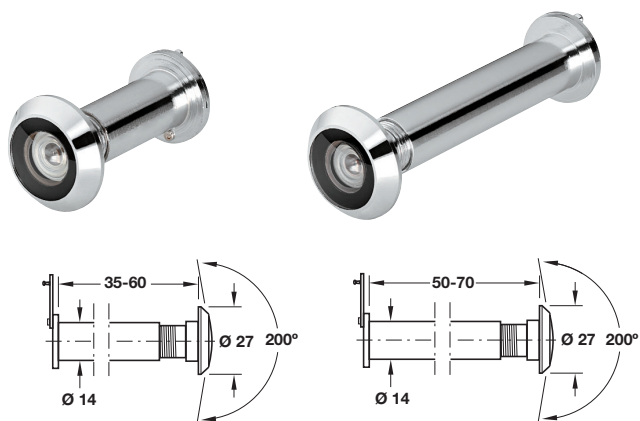

Order qty: 1 pc

5

Architectural Ironmongery: Door Furniture

StarTec Door viewer, 200°

- 30 minute fire rating
- To suit doors 35-60 mm thick
- With cover
- Brass

Finish	Chrome plated	Polished brass
To suit doors 35-60 mm thick	959.00.032	959.00.038

Order qty: 1 pc

Door viewer, 200°

- 30 minute fire rating
- To suit doors 40-55 mm thick
- Security flap included
- Brass

Finish	Polished brass	Polished chrome
To suit doors 40-55 mm thick	959.04.048	959.04.046

Order qty: 1 pc

StarTec Door viewer, 200°

- 60 minute fire rating
- To suit doors 35-60 or 50-70 mm thick
- With cover
- Brass

Finish	Chrome plated	Polished brass
To suit doors 35-60 mm thick	959.00.042	959.00.048
To suit doors 50-70 mm thick	959.00.052	959.00.058

Order qty: 1 pc

Door viewer

- To suit doors 44-50 mm thick
- 30 minute fire rating
- Tested to EN 1634-1 for use in 30 minute fire doors when installed with the appropriate intumescent kit included
- Clear wide angle of vision, no need to stand close to the door
- Plastic