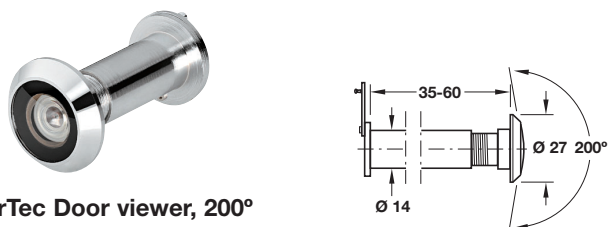

StarTec Door viewer, 200°

- To suit doors 35-55 or 50-80 mm thick
- With cover
- Brass

**Catalogue shows 50-70 mm
Correct dimension is 50-80 mm**

Finish	Chrome plated	Polished brass
To suit doors 35-55 mm thick	959.00.003	959.00.004
To suit doors 50-80 mm thick	959.00.095	959.00.096

Order qty: 1 pc

959.00.095 REPLACES 959.00.005
959.00.096 REPLACES 959.00.006

Door viewer, 200°

- To suit doors 40-55 or 60-80 mm thick
- Security flap included
- Brass

Finish	Polished brass	Polished chrome
To suit doors 40-55 mm thick	959.04.028	959.04.026
To suit doors 60-80 mm thick	959.04.038	959.04.036

Order qty: 1 pc

5

Architectural Ironmongery: Door Furniture

StarTec Door viewer, 200°

- 30 minute fire rating
- To suit doors 35-60 mm thick
- With cover
- Brass

Finish	Chrome plated	Polished brass
To suit doors 35-60 mm thick	959.00.032	959.00.038

Order qty: 1 pc

Door viewer, 200°

- 30 minute fire rating
- To suit doors 40-55 mm thick
- Security flap included
- Brass

Finish	Polished brass	Polished chrome
To suit doors 40-55 mm thick	959.04.048	959.04.046