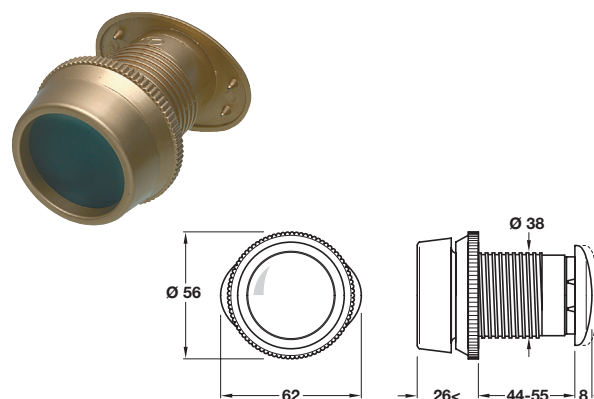

Order qty: 1 pc

Door viewer, 200°

- 30 minute fire rating
- To suit doors 40-55 mm thick
- Security flap included
- Brass

Finish	Polished brass	Polished chrome
To suit doors 40-55 mm thick	959.04.048	959.04.046

Order qty: 1 pc

StarTec Door viewer, 200°

- 60 minute fire rating
- To suit doors 35-60 or 50-70 mm thick
- With cover
- Brass

Finish	Chrome plated	Polished brass
To suit doors 35-60 mm thick	959.00.042	959.00.048
To suit doors 50-70 mm thick	959.00.052	959.00.058

Order qty: 1 pc

Door viewer

- To suit doors 44-50 mm thick
- 30 minute fire rating
- Tested to EN 1634-1 for use in 30 minute fire doors when installed with the appropriate intumescent kit included
- Clear wide angle of vision, no need to stand close to the door
- Plastic

Finish	Silver	Gold
To suit doors 44-50 mm thick	959.04.009	959.04.008

Order qty: 1 pc

TCH 2013, © Häfele U.K. Ltd 2013. Dimensional data not binding. We reserve the right to alter specifications without notice.