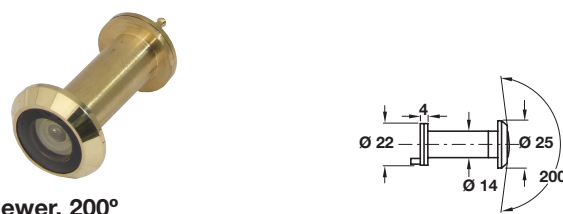

StarTec Door viewer, 200°

- To suit doors 35-55 or 50-80 mm thick
- With cover
- Brass

**Catalogue shows 50-70 mm
Correct dimension is 50-80 mm**

Finish	Chrome plated	Polished brass
To suit doors 35-55 mm thick	959.00.003	959.00.004
To suit doors 50-80 mm thick	959.00.095	959.00.096

Order qty: 1 pc

5

Architectural Ironmongery: Door Furniture

StarTec Door viewer, 200°

- 30 minute fire rating
- To suit doors 35-60 mm thick
- With cover
- Brass

Finish	Chrome plated	Polished brass
To suit doors 35-60 mm thick	959.00.032	959.00.038

Order qty: 1 pc

Door viewer, 200°

- 30 minute fire rating
- To suit doors 40-55 mm thick
- Security flap included
- Brass

Finish	Polished brass	Polished chrome
To suit doors 40-55 mm thick	959.04.048	959.04.046

Order qty: 1 pc

StarTec Door viewer, 200°

- 60 minute fire rating
- To suit doors 35-60 or 50-70 mm thick
- With cover
- Brass

Finish	Chrome plated	Polished brass
To suit doors 35-60 mm thick	959.00.042	959.00.048
To suit doors 50-70 mm thick	959.00.052	959.00.058