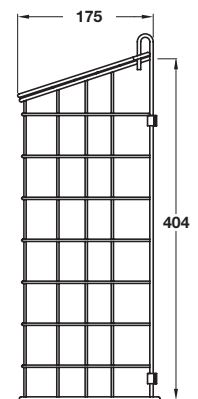

**HL17 Square fixed knob**

- Single fixed knob on rose
- With 8 mm threaded spindle, to suit door thickness 38-65 mm
- Non operable, for use on entrance doors
- Operable knob or lever handle for other side of door must be ordered separately
- Grade 304 stainless steel

| Finish   | Satin      | Polished   |
|----------|------------|------------|
| Cat. No. | 902.70.530 | 902.70.531 |

Order qty: 1 pc

**HL18 Round fixed knob**

- Single fixed knob on rose
- With 8 mm threaded spindle, to suit door thickness 38-65 mm
- Non operable, for use on entrance doors
- Operable knob or lever handle for other side of door must be ordered separately
- Grade 304 stainless steel

Order qty: 1 pc

**Letter cage**

- Width x depth x height: 334 x 175 x 404 mm
- Fixings not included
- Steel

| Finish   | Electro brassed | Chrome plated | White epoxy coated |
|----------|-----------------|---------------|--------------------|
| Cat. No. | 986.18.008      | 986.18.007    | 986.18.002         |

Order qty: 1 pc

TCH 2013. © Häfele U.K. Ltd 2013. Dimensional data not binding. We reserve the right to alter specifications without notice.