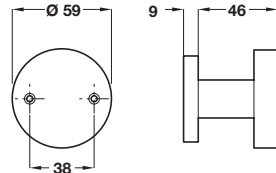

**HL17 Square fixed knob**

- Single fixed knob on rose
- With 8 mm threaded spindle, to suit door thickness 38-65 mm
- Non operable, for use on entrance doors
- Operable knob or lever handle for other side of door must be ordered separately
- Grade 304 stainless steel

| Finish   | Satin      | Polished   |
|----------|------------|------------|
| Cat. No. | 902.70.530 | 902.70.531 |

Order qty: 1 pc

**HL18 Round fixed knob**

- Single fixed knob on rose
- With 8 mm threaded spindle, to suit door thickness 38-65 mm
- Non operable, for use on entrance doors
- Operable knob or lever handle for other side of door must be ordered separately
- Grade 304 stainless steel

Order qty: 1 pc

**Letter cage**

- Width x depth x height: 334 x 175 x 404 mm
- Fixings not included
- Steel

| Finish   | Electro brassed | Chrome plated | White epoxy coated |
|----------|-----------------|---------------|--------------------|
| Cat. No. | 986.18.008      | 986.18.007    | 986.18.002         |

Order qty: 1 pc

TCH 2013. © Häfele U.K. Ltd 2013. Dimensional data not binding. We reserve the right to alter specifications without notice.