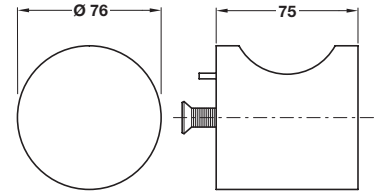

Centre door knob, stainless steel

- Only for use with solid wood doors
- Rear fixing bolt included
- Grade 316 stainless steel

Finish	Satin	Polished
Cat. No.	902.70.530	902.70.531

Order qty: 1 pc