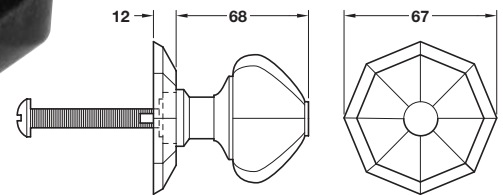

Kirkpatrick Centre door knob, malleable iron

- Rear fixing bolt included
- Malleable iron

Finish	Black	Pewter
Cat. No.	911.64.208	911.64.249

Order qty: 1 set