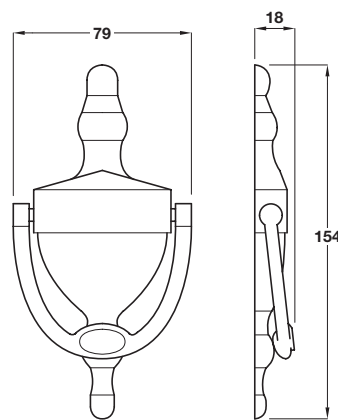

Victorian urn door knocker

- Rear fixing bolts included
- Brass

Finish	Polished brass	Polished chrome
Cat. No.	986.07.348	986.07.342

Order qty: 1 pc