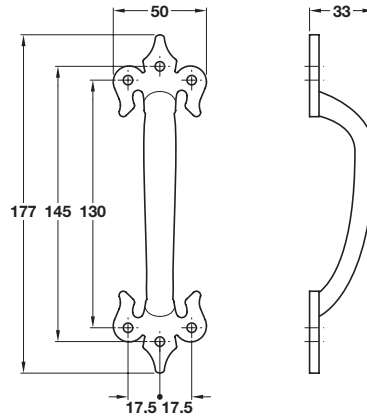

Due to the manufacturing process of these products there is a ± 5 mm tolerance on dimensions shown.

Kirkpatrick Antique iron hot bed pull handle

- Face fixing
- Malleable iron

Finish	Cat. No.
Black antique	162.02.301

Order qty: 1 pc

Kirkpatrick Antique iron 'Fleur de Lys' pull handle

- Face fixing
- Malleable iron

Finish	Cat. No.
Black antique	901.01.733
Pewter	901.01.739

Order qty: 1 pc

Kirkpatrick Antique iron pull handle

Order qty: 1 pc

TCH 2013. © Häfele U.K. Ltd 2013. Dimensional data not binding. We reserve the right to alter specifications without notice.