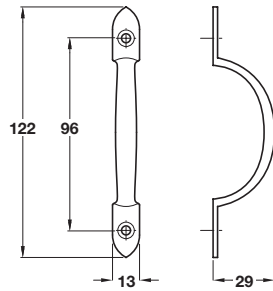

Due to the manufacturing process of these products there is a ± 5 mm tolerance on dimensions shown.

Kirkpatrick Antique iron hot bed pull handle

- Face fixing
- Malleable iron

Finish	Cat. No.
Black antique	162.02.301

Order qty: 1 pc

Kirkpatrick Antique iron 'Fleur de Lys' pull handle

- Face fixing
- Malleable iron

Finish	Cat. No.
Black antique	901.01.733
Pewter	901.01.739

Order qty: 1 pc

Kirkpatrick Antique iron pull handle

- Face fixing
- Malleable iron

Finish	Cat. No.
Black antique	901.01.723
Pewter	901.01.729

Order qty: 1 pc

Kirkpatrick Antique iron cranked pull handle

- Face fixing
- Malleable iron

Finish	Cat. No.
Black antique	901.01.743
Pewter	901.01.749

Order qty: 1 pc

TCH 2013. © Häfele U.K. Ltd 2013. Dimensional data not binding. We reserve the right to alter specifications without notice.