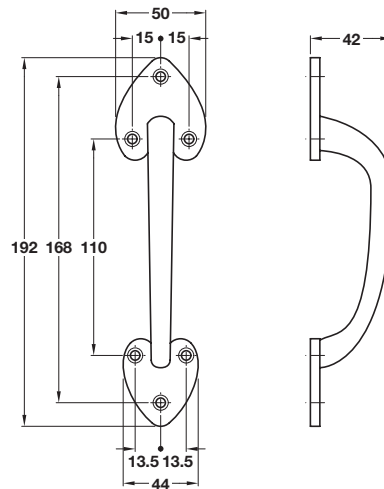

Due to the manufacturing process of these products there is a ± 5 mm tolerance on dimensions shown.

Kirkpatrick Antique iron hot bed pull handle

- Face fixing
- Malleable iron

Finish	Cat. No.
Black antique	162.02.301

Order qty: 1 pc

Kirkpatrick Antique iron 'Fleur de Lys' pull handle

- Face fixing
- Malleable iron

Finish	Cat. No.
Black antique	901.01.733
Pewter	901.01.739

Order qty: 1 pc

Kirkpatrick Antique iron pull handle

- Face fixing
- Malleable iron

Finish	Cat. No.
Black antique	901.01.723
Pewter	901.01.729

Order qty: 1 pc

Kirkpatrick Antique iron cranked pull handle

- Face fixing
- Malleable iron

Finish	Cat. No.
Black antique	901.01.743
Pewter	901.01.749

Order qty: 1 pc

TCH 2013. © Häfele U.K. Ltd 2013. Dimensional data not binding. We reserve the right to alter specifications without notice.