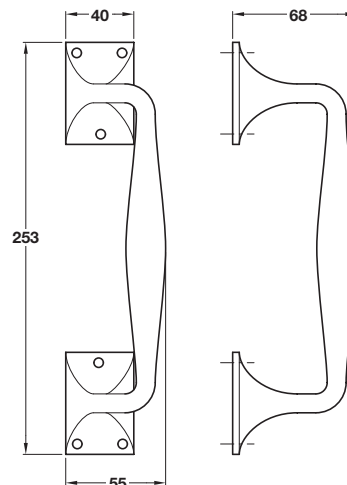

Due to the manufacturing process of these products there is a ± 5 mm tolerance on dimensions shown.

Kirkpatrick Antique iron hot bed pull handle

- Face fixing
- Malleable iron

Finish	Cat. No.
Black antique	162.02.301

Order qty: 1 pc

Kirkpatrick Antique iron 'Fleur de Lys' pull handle

- Face fixing
- Malleable iron

Finish	Cat. No.
Black antique	901.01.733
Pewter	901.01.739

Order qty: 1 pc

Kirkpatrick Antique iron pull handle

- Face fixing
- Malleable iron

Finish	Cat. No.
Black antique	901.01.723
Pewter	901.01.729

Order qty: 1 pc

Kirkpatrick Antique iron cranked pull handle

- Face fixing
- Malleable iron

Finish	Cat. No.
Black antique	901.01.743
Pewter	901.01.749

Order qty: 1 pc

TCH 2013. © Häfele U.K. Ltd 2013. Dimensional data not binding. We reserve the right to alter specifications without notice.