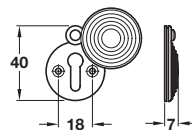

Traditional plain door knob

- Pair of knobs and roses
- Unsprung, for use with heavy duty followers
- Grub screw fixing on 8 mm microtite spindle
- To suit doors up to **44 mm** thick
- Brass

Finish	Cat. No.
Polished brass	900.70.198
Satin chrome	900.70.194
Polished chrome	900.70.192
Florentine bronze	900.70.191

Order qty: 1 pair

Traditional Queen Anne reeded door knob

- Pair of knobs and roses
- Unsprung, for use with heavy duty followers
- Grub screw fixing on 8 mm spindle
- To suit doors up to **44 mm** thick
- Brass

Finish	Cat. No.
Polished brass	900.70.168
Satin chrome	900.70.164
Polished chrome	900.70.162

Order qty: 1 pair

Queen Anne covered escutcheon

- Brass

Finish	Cat. No.
Polished brass	900.52.878
Satin chrome	900.52.874
Polished chrome	900.52.872

Order qty: 1 pc

WC set includes 5 mm spindle

Queen Anne emergency release and inside turn

- Face fixing
- 5 mm spindle included
- To suit doors **up to 44 mm** thick
- Brass

Finish	Cat. No.
Polished brass	900.53.878
Satin chrome	900.53.874
Polished chrome	900.53.872