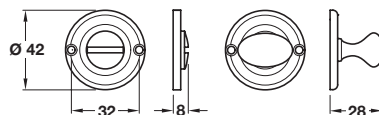

Finish	Cat. No.
Polished brass	900.70.168
Satin chrome	900.70.164
Polished chrome	900.70.162

Order qty: 1 pair

Queen Anne covered escutcheon

- Brass

Finish	Cat. No.
Polished brass	900.52.878
Satin chrome	900.52.874
Polished chrome	900.52.872

Order qty: 1 pc

WC set includes 5 mm spindle

Queen Anne emergency release and inside turn

- Face fixing
- 5 mm spindle included
- To suit doors **up to 44 mm** thick
- Brass

Finish	Cat. No.
Polished brass	900.53.878
Satin chrome	900.53.874
Polished chrome	900.53.872