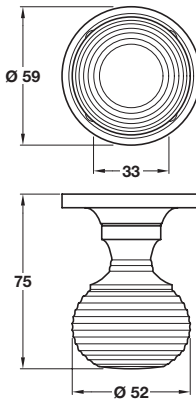

Traditional plain door knob

- Pair of knobs and roses
- Unsprung, for use with heavy duty followers
- Grub screw fixing on 8 mm microtite spindle
- To suit doors up to **44 mm** thick
- Brass

Finish	Cat. No.
Polished brass	900.70.198
Satin chrome	900.70.194
Polished chrome	900.70.192
Florentine bronze	900.70.191

Order qty: 1 pair

Traditional Queen Anne reeded door knob

- Pair of knobs and roses
- Unsprung, for use with heavy duty followers
- Grub screw fixing on 8 mm spindle
- To suit doors up to **44 mm** thick
- Brass

Order qty: 1 pc

WC set includes 5 mm spindle

Queen Anne emergency release and inside turn

- Face fixing
- 5 mm spindle included
- To suit doors **up to 44 mm** thick
- Brass

Finish	Cat. No.
Polished brass	900.53.878
Satin chrome	900.53.874
Polished chrome	900.53.872