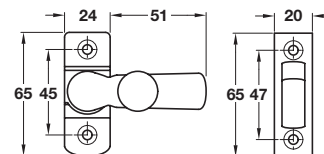

Due to the manufacturing process of these products there is a **±5 mm tolerance** on dimensions shown.

### Kirkpatrick Escutcheon, profile cylinder

- Malleable iron

Finish	Black antique	Pewter
Cat. No.	900.52.793	900.52.799

Order qty: 1 pc

### Kirkpatrick Oval thumb turn, with coin release

- 5 mm spindle included
- To suit doors up to **44 mm** thick
- Malleable iron

Finish	Black antique	Pewter
Cat. No.	901.99.623	901.99.159

Order qty: 1 set