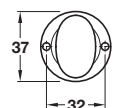

### Kirkpatrick Escutcheon, profile cylinder

- Malleable iron

Finish	Black antique	Pewter
Cat. No.	900.52.793	900.52.799

Order qty: 1 pc

### Kirkpatrick Oval thumb turn, with coin release

- 5 mm spindle included
- To suit doors up to **44 mm** thick
- Malleable iron

Finish	Black antique	Pewter
Cat. No.	901.99.623	901.99.159

Order qty: 1 set