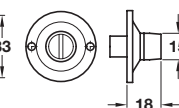

### Kirkpatrick Escutcheon, profile cylinder

- Malleable iron

Finish	Black antique	Pewter
Cat. No.	900.52.793	900.52.799

Order qty: 1 pc

### Kirkpatrick Privacy bolt, with coin release

- No lock required
- Malleable iron

Finish	Black antique	Pewter
Cat. No.	900.54.853	900.54.859

Order qty: 1 set

### Kirkpatrick Oval thumb turn, with coin release

- 5 mm spindle included
- To suit doors up to **44 mm** thick
- Malleable iron

Finish	Black antique	Pewter
Cat. No.	901.99.623	901.99.159

Order qty: 1 set