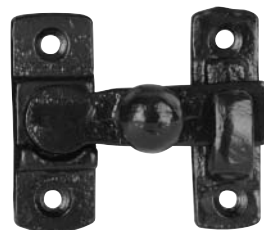

### Kirkpatrick Covered escutcheon, standard keyway

- Malleable iron

Finish	Black antique	Pewter
Cat. No.	900.51.823	900.51.829

Order qty: 1 pc

### Kirkpatrick Covered shield escutcheon, standard keyway

- Malleable iron

Finish	Black antique	Pewter
Cat. No.	900.51.813	900.51.819

Order qty: 1 pc

### Kirkpatrick Escutcheon, profile cylinder

- Malleable iron

Finish	Black antique	Pewter
Cat. No.	900.52.793	900.52.799

Order qty: 1 pc

### Kirkpatrick Privacy bolt, with coin release

- No lock required
- Malleable iron

Finish	Black antique	Pewter
Cat. No.	900.54.853	900.54.859

Order qty: 1 set