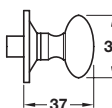

### Kirkpatrick Escutcheon, profile cylinder

- Malleable iron

Finish	Black antique	Pewter
Cat. No.	900.52.793	900.52.799

Order qty: 1 pc

### Kirkpatrick Privacy bolt, with coin release

- No lock required
- Malleable iron

Finish	Black antique	Pewter
Cat. No.	900.54.853	900.54.859

Order qty: 1 set

### Kirkpatrick Oval thumb turn, with coin release

- 5 mm spindle included
- To suit doors up to **44 mm** thick
- Malleable iron

Finish	Black antique	Pewter
Cat. No.	901.99.623	901.99.159

Order qty: 1 set