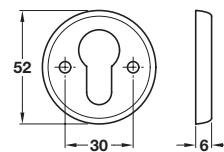

Kirkpatrick Escutcheon, profile cylinder

- Malleable iron

Finish	Black antique	Pewter
Cat. No.	900.52.793	900.52.799

Order qty: 1 pc