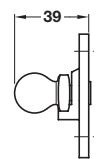

Due to the manufacturing process of these products there is a **±5 mm tolerance** on dimensions shown.

### Kirkpatrick Escutcheon, profile cylinder

- Malleable iron

Finish	Black antique	Pewter
Cat. No.	900.52.793	900.52.799

Order qty: 1 pc

### Kirkpatrick Oval thumb turn, with coin release

- 5 mm spindle included
- To suit doors up to **44 mm** thick
- Malleable iron

Finish	Black antique	Pewter
Cat. No.	901.99.623	901.99.159

Order qty: 1 set

TCH 2013. © Häfele U.K. Ltd 2013. Dimensional data not binding. We reserve the right to alter specifications without notice.