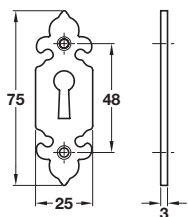

Kirkpatrick Fleur de lys escutcheon, standard keyway

- Malleable iron

Finish	Black antique	Pewter
Cat. No.	900.51.783	900.51.789

Order qty: 1 pc