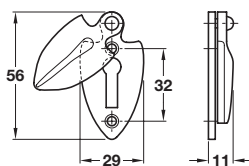

Kirkpatrick Covered shield escutcheon, standard keyway

- Malleable iron

Finish	Black antique	Pewter
Cat. No.	900.51.813	900.51.819

Order qty: 1 pc