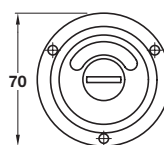

Due to the manufacturing process of these products there is a **±5 mm tolerance** on dimensions shown.

### Kirkpatrick Escutcheon, profile cylinder

- Malleable iron

Finish	Black antique	Pewter
Cat. No.	900.52.793	900.52.799

Order qty: 1 pc