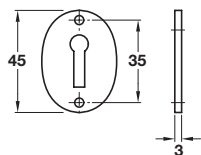

Due to the manufacturing process of these products there is a **±5 mm tolerance** on dimensions shown.

### Kirkpatrick Oval thumb turn, with coin release

- 5 mm spindle included
- To suit doors up to **44 mm** thick
- Malleable iron

Finish	Black antique	Pewter
Cat. No.	901.99.623	901.99.159

Order qty: 1 set