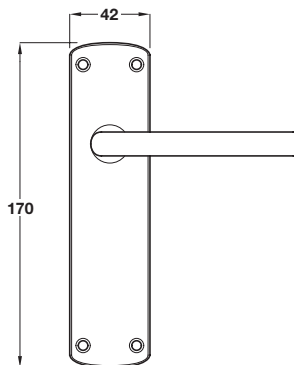

Backplates for latch

Backplates for lever lock - standard keyway

Backplates with WC release and inside turn for bathroom lock

WC set includes 5 mm spindle

Lever handles on plate

- Pair of lever handles on backplates
- **For internal use only**
- 8 mm square spindle included
- Sprung, for use with standard duty followers
- To suit doors **35-45 mm** thick
- 5 mm spindle included with bathroom version
- Chrome plated zinc alloy

Backplates	Polished	Satin
For latch	901.99.990	901.99.991
For lever lock	901.99.992	901.99.993
For bathroom lock*	901.99.994	901.99.995

Order qty: 1 pair (*set)

Backplates for latch

Backplates for lever lock - standard keyway

Backplates with WC release and inside turn for bathroom lock

WC set includes 5 mm spindle

UNO Lever handles, latch

- Pair of lever handles on backplates
- 8 mm square spindle included
- Sprung, for use with standard duty followers
- To suit doors **35-44 mm** thick
- 5 mm spindle included with bathroom version
- Chrome plated zinc alloy