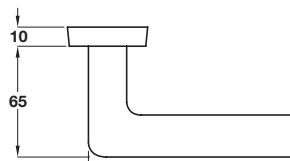

Backplates for latch

Backplates for lever lock - standard keyway

Backplates with WC release and inside turn for bathroom lock

WC set includes 5 mm spindle

Lever handles on plate

- Pair of lever handles on backplates
- **For internal use only**
- 8 mm square spindle included
- Sprung, for use with standard duty followers
- To suit doors **35-45 mm** thick
- 5 mm spindle included with bathroom version
- Chrome plated zinc alloy

Backplates	Polished	Satin
For latch	901.99.990	901.99.991
For lever lock	901.99.992	901.99.993
For bathroom lock*	901.99.994	901.99.995

Order qty: 1 pair (*set)

Backplates for latch

Backplates for lever lock - standard keyway

Backplates with WC release and inside turn for bathroom lock

WC set includes 5 mm spindle

UNO Lever handles, latch

- Pair of lever handles on backplates
- 8 mm square spindle included
- Sprung, for use with standard duty followers
- To suit doors **35-44 mm** thick
- 5 mm spindle included with bathroom version
- Chrome plated zinc alloy