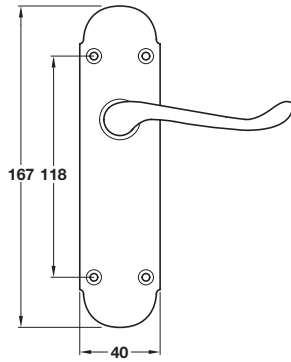

Backplates for latch

Backplates for lever lock - standard keyway

Backplates with WC release and inside turn for bathroom lock

WC set includes 5 mm spindle

Lever handles on plate

- Pair of lever handles on backplates
- **For internal use only**
- 8 mm square spindle included
- Sprung, for use with standard duty followers
- To suit doors **35-45 mm** thick
- 5 mm spindle included with bathroom version
- Chrome plated zinc alloy

Backplates	Polished	Satin
For latch	901.99.990	901.99.991
For lever lock	901.99.992	901.99.993
For bathroom lock*	901.99.994	901.99.995

Order qty: 1 pair (*set)

Backplates for latch

Backplates for lever lock - standard keyway

Backplates with WC release and inside turn for bathroom lock

WC set includes 5 mm spindle

UNO Lever handles, latch

- Pair of lever handles on backplates
- 8 mm square spindle included
- Sprung, for use with standard duty followers
- To suit doors **35-44 mm** thick
- 5 mm spindle included with bathroom version
- Chrome plated zinc alloy

Backplates	Polished	Satin
For latch	901.78.001	901.78.000
For lever lock	901.78.003	901.78.002
For bathroom lock*	901.78.005	901.78.004

Order qty: 1 pair (*set)