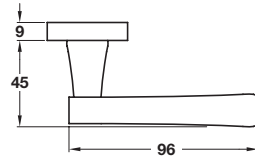

Backplates for latch

Backplates for lever lock - standard keyway

Backplates with WC release and inside turn for bathroom lock

WC set includes 5 mm spindle

Lever handles on plate

- Pair of lever handles on backplates
- **For internal use only**
- 8 mm square spindle included
- Sprung, for use with standard duty followers
- To suit doors **35-45 mm** thick
- 5 mm spindle included with bathroom version
- Chrome plated zinc alloy

Backplates with WC release and inside turn for bathroom lock

WC set includes 5 mm spindle

UNO Lever handles, latch

- Pair of lever handles on backplates
- 8 mm square spindle included
- Sprung, for use with standard duty followers
- To suit doors **35-44 mm** thick
- 5 mm spindle included with bathroom version
- Chrome plated zinc alloy