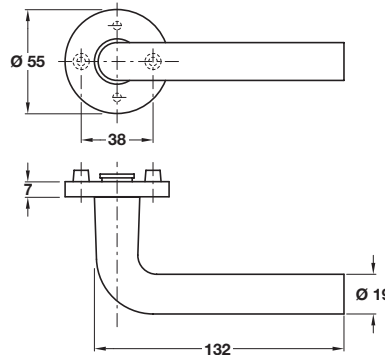

Item	Cat. No.
Lever handles	904.20.011
Handle roses	904.50.001

Order qty: 1 pair

FSB 1021 lever handles

- Pair of lever handles and roses
- Grub screw fixing on 8 mm spindle
- Unsprung, for use with heavy duty followers
- To suit doors **42-46 mm** thick
- Silver anodized aluminium
- **Order lever handles and roses separately**
- **Order fixings separately, see page 39**

Item	Cat. No.
Lever handles	904.20.481
Handle roses	904.50.001

Order qty: 1 pair

FSB 1075 lever handles

- Pair of lever handles and roses
- Grub screw fixing on 8 mm spindle
- Unsprung, for use with heavy duty followers
- To suit doors **42-46 mm** thick
- Silver anodized aluminium
- **Order lever handles and roses separately**
- **Order fixings separately, see page 39**

Item	Cat. No.
Lever handles	904.20.451
Handle roses	904.50.001

Order qty: 1 pair

FSB 1076 lever handles

- Pair of lever handles and roses
- Grub screw fixing on 8 mm spindle
- Unsprung, for use with heavy duty followers
- To suit doors **42-46 mm** thick
- Silver anodized aluminium
- **Order lever handles and roses separately**
- **Order fixings separately, see page 39**

Item	Cat. No.
Lever handles	904.20.091
Handle roses	904.50.001

Order qty: 1 pair

Order fixings separately
See page 39

Order fixings separately
See page 39

Order fixings separately
See page 39

Order fixings separately
See page 39