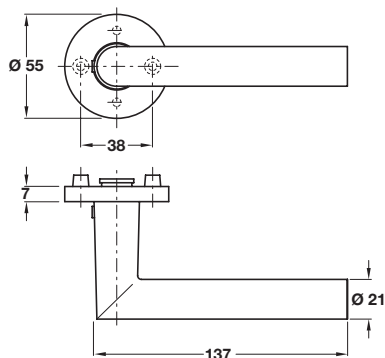

Item	Cat. No.
Lever handles	904.20.011
Handle roses	904.50.001

Order qty: 1 pair

FSB 1021 lever handles

- Pair of lever handles and roses
- Grub screw fixing on 8 mm spindle
- Unsprung, for use with heavy duty followers
- To suit doors **42-46 mm** thick
- Silver anodized aluminium
- **Order lever handles and roses separately**
- **Order fixings separately, see page 39**

Item	Cat. No.
Lever handles	904.20.481
Handle roses	904.50.001

Order qty: 1 pair

FSB 1075 lever handles

- Pair of lever handles and roses
- Grub screw fixing on 8 mm spindle
- Unsprung, for use with heavy duty followers
- To suit doors **42-46 mm** thick
- Silver anodized aluminium
- **Order lever handles and roses separately**
- **Order fixings separately, see page 39**

Item	Cat. No.
Lever handles	904.20.451
Handle roses	904.50.001

Order qty: 1 pair

FSB 1076 lever handles

- Pair of lever handles and roses
- Grub screw fixing on 8 mm spindle
- Unsprung, for use with heavy duty followers
- To suit doors **42-46 mm** thick
- Silver anodized aluminium
- **Order lever handles and roses separately**
- **Order fixings separately, see page 39**

Item	Cat. No.
Lever handles	904.20.091
Handle roses	904.50.001

Order qty: 1 pair

Order fixings separately
See page 39

Order fixings separately
See page 39

Order fixings separately
See page 39

Order fixings separately
See page 39