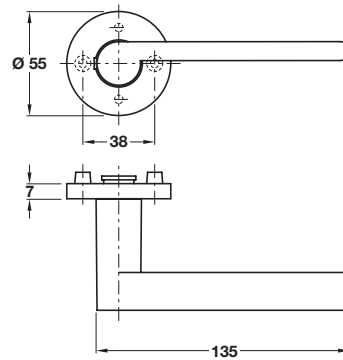

Item	Cat. No.
Lever handles	904.20.011
Handle roses	904.50.001

Order qty: 1 pair

FSB 1021 lever handles

- Pair of lever handles and roses
- Grub screw fixing on 8 mm spindle
- Unsprung, for use with heavy duty followers
- To suit doors **42-46 mm** thick
- Silver anodized aluminium
- **Order lever handles and roses separately**
- **Order fixings separately, see page 39**

Item	Cat. No.
Lever handles	904.20.481
Handle roses	904.50.001

Order qty: 1 pair

FSB 1075 lever handles

- Pair of lever handles and roses
- Grub screw fixing on 8 mm spindle
- Unsprung, for use with heavy duty followers
- To suit doors **42-46 mm** thick
- Silver anodized aluminium
- **Order lever handles and roses separately**
- **Order fixings separately, see page 39**

Item	Cat. No.
Lever handles	904.20.451
Handle roses	904.50.001

Order qty: 1 pair

FSB 1076 lever handles

- Pair of lever handles and roses
- Grub screw fixing on 8 mm spindle
- Unsprung, for use with heavy duty followers
- To suit doors **42-46 mm** thick
- Silver anodized aluminium
- **Order lever handles and roses separately**
- **Order fixings separately, see page 39**

Item	Cat. No.
Lever handles	904.20.091
Handle roses	904.50.001

Order qty: 1 pair

Order fixings separately
See page 39

Order fixings separately
See page 39

Order fixings separately
See page 39

Order fixings separately
See page 39