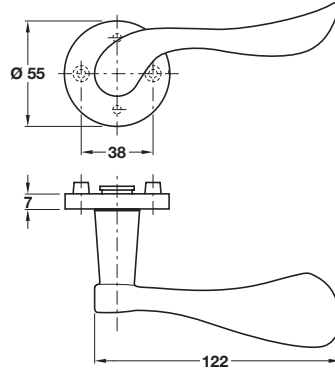

Item	Cat. No.
Lever handles	904.20.011
Handle roses	904.50.001

Order qty: 1 pair

FSB 1021 lever handles

- Pair of lever handles and roses
- Grub screw fixing on 8 mm spindle
- Unsprung, for use with heavy duty followers
- To suit doors **42-46 mm** thick
- Silver anodized aluminium
- **Order lever handles and roses separately**
- **Order fixings separately, see page 39**

Item	Cat. No.
Lever handles	904.20.481
Handle roses	904.50.001

Order qty: 1 pair

FSB 1075 lever handles

- Pair of lever handles and roses
- Grub screw fixing on 8 mm spindle
- Unsprung, for use with heavy duty followers
- To suit doors **42-46 mm** thick
- Silver anodized aluminium
- **Order lever handles and roses separately**
- **Order fixings separately, see page 39**

Item	Cat. No.
Lever handles	904.20.451
Handle roses	904.50.001

Order qty: 1 pair

FSB 1076 lever handles

- Pair of lever handles and roses
- Grub screw fixing on 8 mm spindle
- Unsprung, for use with heavy duty followers
- To suit doors **42-46 mm** thick
- Silver anodized aluminium
- **Order lever handles and roses separately**
- **Order fixings separately, see page 39**

Item	Cat. No.
Lever handles	904.20.091
Handle roses	904.50.001

Order qty: 1 pair

Order fixings separately
See page 39

Order fixings separately
See page 39

Order fixings separately
See page 39

Order fixings separately
See page 39