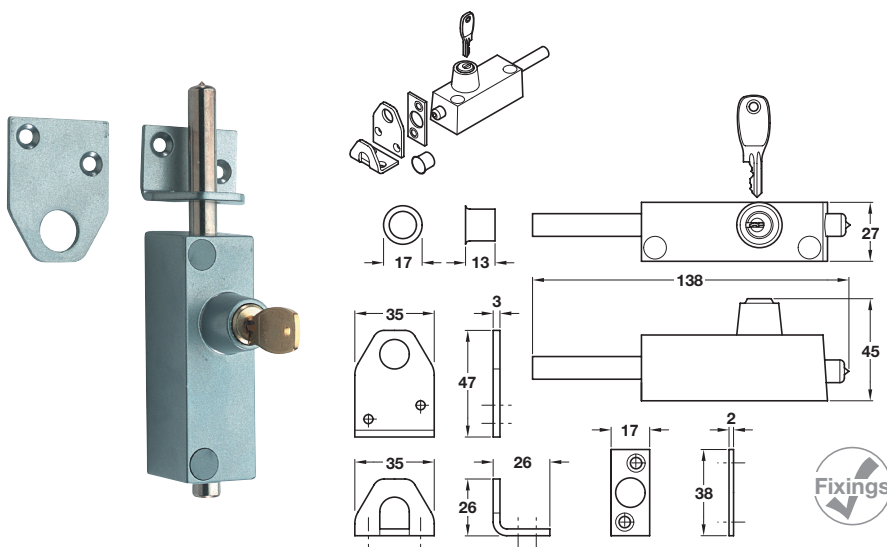

Universal pressbolt

- Suitable for all internal and external doors, French windows and cupboards
- Press to lock, key to unlock
- Saw resistant
- Fixing screws concealed when locked
- Steel receiver plate and ferrule included
- 1 cut key included
- Steel and brass

Finish	White	Brass
Cat. No.	971.00.157	971.00.155

Order qty: 1 pc

Multi-purpose lock

- Suitable for timber and aluminium sliding and hinged doors and windows
- Long throw makes it ideal for patio and garage doors
- Push to lock, key to unlock
- Saw resistant
- Fixing screws concealed when locked
- Steel receiver plate and ferrule included
- 1 cut key included
- Steel and brass

Finish	Cat. No.
White	971.00.167
Brass	971.00.165
Satin	971.00.160

Order qty: 1 pc

Patio door lock

- To suit timber, metal and PVCu hinged and sliding doors
- Press to lock, key to unlock
- Saw resistant
- Fixing screws concealed when locked
- Brass ferrule included
- 1 cut key included
- Steel and brass

Finish	White	Brass effect
Cat. No.	971.00.187	971.00.185

Order qty: 1 pc

TCH 2013. © Häfele U.K. Ltd 2013. Dimensional data not binding. We reserve the right to alter specifications without notice.

5 Architectural Ironmongery: Window Fittings