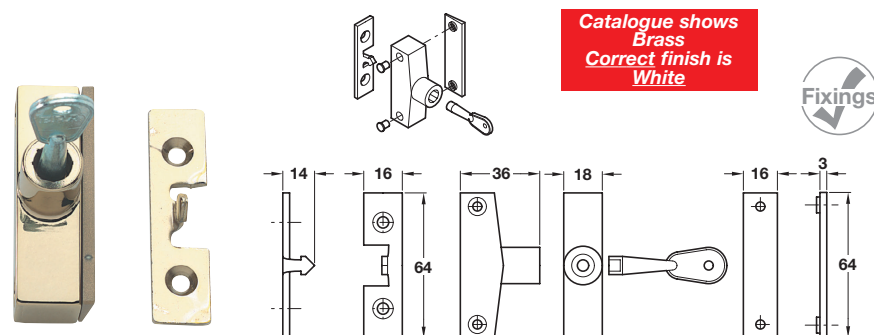

Finish	White	Brass
Cat. No.	971.00.157	971.00.155

Order qty: 1 pc

Multi-purpose lock

- Suitable for timber and aluminium sliding and hinged doors and windows
- Long throw makes it ideal for patio and garage doors
- Push to lock, key to unlock
- Saw resistant
- Fixing screws concealed when locked
- Steel receiver plate and ferrule included
- 1 cut key included
- Steel and brass

Finish	Cat. No.
White	971.00.167
Brass	971.00.165
Satin	971.00.160

Order qty: 1 pc

Patio door lock

- To suit timber, metal and PVCu hinged and sliding doors
- Press to lock, key to unlock
- Saw resistant
- Fixing screws concealed when locked
- Brass ferrule included
- 1 cut key included
- Steel and brass

Finish	White	Brown
Cat. No.	971.00.177	971.00.171

Order qty: 1 pc

**Catalogue shows Brass
Correct finish is White**

Snaplock for windows

- Suitable for timber casement, side hung or top hung windows
- Automatically locks when window is closed, key to unlock
- Fixing screws concealed by plugs
- 1 standard key included
- Steel

Finish	White	Brass effect
Cat. No.	971.00.187	971.00.185

Order qty: 1 pc

TCH 2013. © Häfele U.K. Ltd 2013. Dimensional data not binding. We reserve the right to alter specifications without notice.

5 Architectural Ironmongery: Window Fittings