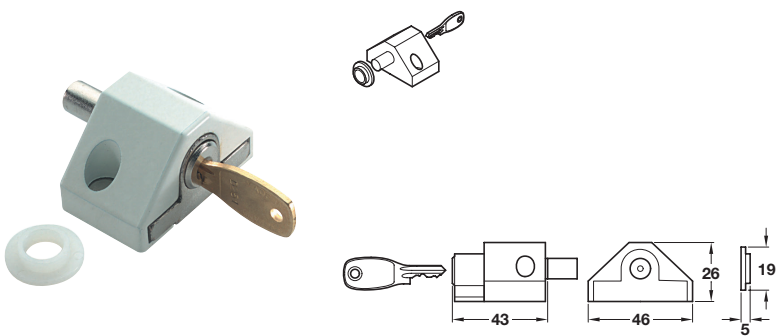

Universal pressbolt

- Suitable for all internal and external doors, French windows and cupboards
- Press to lock, key to unlock
- Saw resistant
- Fixing screws concealed when locked
- Steel receiver plate and ferrule included
- 1 cut key included
- Steel and brass

Finish	White	Brass
Cat. No.	971.00.157	971.00.155

Order qty: 1 pc

Multi-purpose lock

- Suitable for timber and aluminium sliding and hinged doors and windows
- Long throw makes it ideal for patio and garage doors
- Push to lock, key to unlock
- Saw resistant
- Fixing screws concealed when locked
- Steel receiver plate and ferrule included
- 1 cut key included
- Steel and brass

Finish	Cat. No.
White	971.00.167
Brass	971.00.165
Satin	971.00.160

Order qty: 1 pc

Patio door lock

- To suit timber, metal and PVCu hinged and sliding doors
- Press to lock, key to unlock
- Saw resistant
- Fixing screws concealed when locked
- Brass ferrule included
- 1 cut key included
- Steel and brass

Finish	White	Brown
Cat. No.	971.00.177	971.00.171

Order qty: 1 pc

**Catalogue shows Brass
Correct finish is White**

Snaplock for windows

- Suitable for timber casement, side hung or top hung windows
- Automatically locks when window is closed, key to unlock
- Fixing screws concealed by plugs
- 1 standard key included
- Steel