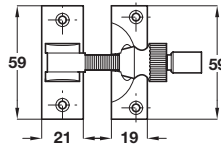

Sash fastener, Brighton pattern

- Brass

Finish	Cat. No.
Polished brass	971.06.004
Satin chrome	971.06.005
Polished chrome	971.06.006

Order qty: 1 pc

Sash fastener, Brighton pattern, lockable

- Key included
- Brass

Finish	Cat. No.
Polished brass	971.06.007
Satin chrome	971.06.008
Polished chrome	971.06.009

Order qty: 1 pc

Sash fastener, quadrant arm

- Brass

Finish	Cat. No.
Polished brass	971.06.010
Satin chrome	971.06.011
Polished chrome	971.06.012

Order qty: 1 pc

Sash fastener, straight arm

- Brass

Finish	Cat. No.
Polished brass	971.06.013
Satin chrome	971.06.014
Polished chrome	971.06.015

Order qty: 1 pc

Sash fastener, fitch pattern

- Brass

Finish	Cat. No.
Satin chrome	971.06.019
Polished chrome	971.06.020
Polished brass	971.06.018