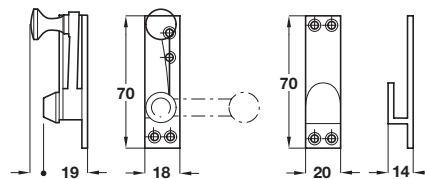

Sash fastener, Brighton pattern

- Brass

Finish	Cat. No.
Polished brass	971.06.004
Satin chrome	971.06.005
Polished chrome	971.06.006

Order qty: 1 pc

Sash fastener, Brighton pattern, lockable

- Key included
- Brass

Finish	Cat. No.
Polished brass	971.06.007
Satin chrome	971.06.008
Polished chrome	971.06.009

Order qty: 1 pc

Sash fastener, quadrant arm

- Brass

Finish	Cat. No.
Polished brass	971.06.010
Satin chrome	971.06.011
Polished chrome	971.06.012

Order qty: 1 pc

Sash fastener, straight arm

- Brass

Finish	Cat. No.
Polished brass	971.06.013
Satin chrome	971.06.014
Polished chrome	971.06.015

Order qty: 1 pc

Sash fastener, fitch pattern

- Brass

Finish	Cat. No.
Satin chrome	971.06.019
Polished chrome	971.06.020
Polished brass	971.06.018