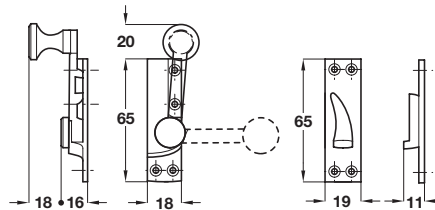

Sash fastener, Brighton pattern

- Brass

Finish	Cat. No.
Polished brass	971.06.004
Satin chrome	971.06.005
Polished chrome	971.06.006

Order qty: 1 pc

Sash fastener, Brighton pattern, lockable

- Key included
- Brass

Finish	Cat. No.
Polished brass	971.06.007
Satin chrome	971.06.008
Polished chrome	971.06.009

Order qty: 1 pc

Sash fastener, quadrant arm

- Brass

Finish	Cat. No.
Polished brass	971.06.010
Satin chrome	971.06.011
Polished chrome	971.06.012

Order qty: 1 pc

Sash fastener, straight arm

- Brass

Finish	Cat. No.
Polished brass	971.06.013
Satin chrome	971.06.014
Polished chrome	971.06.015

Order qty: 1 pc

Sash fastener, fitch pattern

- Brass

Finish	Cat. No.
Satin chrome	971.06.019
Polished chrome	971.06.020
Polished brass	971.06.018