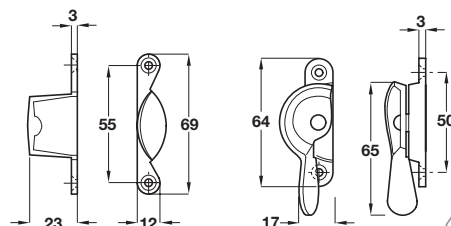

Sash fastener, Brighton pattern

- Brass

Finish	Cat. No.
Polished brass	971.06.004
Satin chrome	971.06.005
Polished chrome	971.06.006

Order qty: 1 pc

Sash fastener, Brighton pattern, lockable

- Key included
- Brass

Finish	Cat. No.
Polished brass	971.06.007
Satin chrome	971.06.008
Polished chrome	971.06.009

Order qty: 1 pc

Sash fastener, quadrant arm

- Brass

Finish	Cat. No.
Polished brass	971.06.010
Satin chrome	971.06.011
Polished chrome	971.06.012

Order qty: 1 pc

Sash fastener, straight arm

- Brass

Finish	Cat. No.
Polished brass	971.06.013
Satin chrome	971.06.014
Polished chrome	971.06.015

Order qty: 1 pc

Sash fastener, fitch pattern

- Brass

Finish	Cat. No.
Satin chrome	971.06.019
Polished chrome	971.06.020
Polished brass	971.06.018