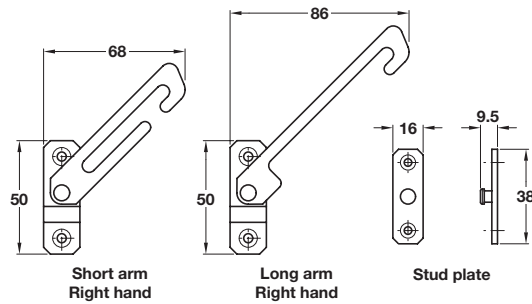

**Res-Lok concealed locking restrictor**

- Suitable for side or top hung windows
- Auto locking, key release
- To suit timber, aluminium and PVCu
- Euro groove or surface mounted
- Restricts sash to 100 mm
- Conforms to BS 6375 Part 2: 1987 and BS 8213-1: 2004
- Includes standard stud plate
- Self colour stainless steel and zinc alloy

Hand	Left	Right
Cat. No.	973.00.020	973.00.030

Order qty: 1 pc

5

Architectural Ironmongery: Window Fittings

**Concealed restrictor**

- Suitable for side or top hung windows
- To suit timber, aluminium and PVCu
- Restricts sash to 100 mm
- Conforms to BS 6375 Part 2: 1987 and BS 8213-1: 2004
- Stainless steel and zinc alloy
- 9.5 mm height stud plate included. For other sizes of stud plate see below

Finish	Left hand	Right hand
Long arm		
Self colour	973.00.040	973.00.050
White	973.00.047	973.00.057
Short arm		
Self colour	973.00.060	973.00.070
White	973.00.067	973.00.077

Order qty: 1 pc

**Stud plate**

- For use with concealed restrictor shown above
- Stainless steel and zinc alloy

Height	Self colour	White
9.5 mm	973.00.800	973.00.807
10.5 mm	973.00.810	973.00.817
11.5 mm	973.00.820	973.00.827

Order qty: 1 pc