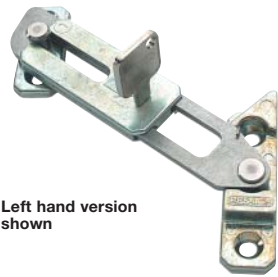

**Res-Lok concealed locking restrictor**

- Suitable for side or top hung windows
- Auto locking, key release
- To suit timber, aluminium and PVCu
- Euro groove or surface mounted
- Restricts sash to 100 mm
- Conforms to BS 6375 Part 2: 1987 and BS 8213-1: 2004
- Includes standard stud plate
- Self colour stainless steel and zinc alloy

Hand	Left	Right
Cat. No.	973.00.020	973.00.030

Order qty: 1 pc

5

Architectural Ironmongery: Window Fittings

**Concealed restrictor**

- Suitable for side or top hung windows
- To suit timber, aluminium and PVCu
- Restricts sash to 100 mm
- Conforms to BS 6375 Part 2: 1987 and BS 8213-1: 2004
- Stainless steel and zinc alloy
- 9.5 mm height stud plate included. For other sizes of stud plate see below

Finish	Left hand	Right hand
Long arm		
Self colour	973.00.040	973.00.050
White	973.00.047	973.00.057
Short arm		
Self colour	973.00.060	973.00.070
White	973.00.067	973.00.077

Order qty: 1 pc

**Stud plate**

- For use with concealed restrictor shown above
- Stainless steel and zinc alloy

Height	Self colour	White
9.5 mm	973.00.800	973.00.807
10.5 mm	973.00.810	973.00.817
11.5 mm	973.00.820	973.00.827

Order qty: 1 pc