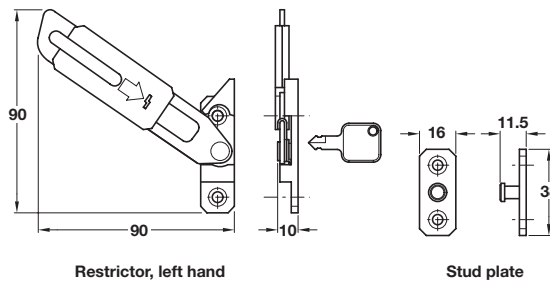

**Res-Lok concealed locking restrictor**

- Suitable for side or top hung windows
- Auto locking, key release
- To suit timber, aluminium and PVCu
- Euro groove or surface mounted
- Restricts sash to 100 mm
- Conforms to BS 6375 Part 2: 1987 and BS 8213-1: 2004
- Includes standard stud plate
- Self colour stainless steel and zinc alloy

Hand	Left	Right
Cat. No.	973.00.020	973.00.030

Order qty: 1 pc

5

Architectural Ironmongery: Window Fittings

**Concealed restrictor**

- Suitable for side or top hung windows
- To suit timber, aluminium and PVCu
- Restricts sash to 100 mm
- Conforms to BS 6375 Part 2: 1987 and BS 8213-1: 2004
- Stainless steel and zinc alloy
- 9.5 mm height stud plate included. For other sizes of stud plate see below

Finish	Left hand	Right hand
Long arm		
Self colour	973.00.040	973.00.050
White	973.00.047	973.00.057
Short arm		
Self colour	973.00.060	973.00.070
White	973.00.067	973.00.077

Order qty: 1 pc

**Stud plate**

- For use with concealed restrictor shown above
- Stainless steel and zinc alloy

Height	Self colour	White
9.5 mm	973.00.800	973.00.807
10.5 mm	973.00.810	973.00.817
11.5 mm	973.00.820	973.00.827

Order qty: 1 pc