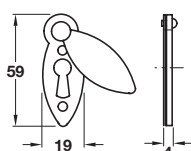

Finish	Cat. No.
Rustic bronze	900.20.711

Order qty: 1 pair

Traditional Scroll lever handles

- Pair of lever handles on face fixing roses
- 8 mm square spindle included
- Sprung, for use with standard duty followers
- Fixing screws included
- To suit doors **35-50 mm** thick
- Brass or bronze

Finish	Cat. No.
Polished brass	900.94.668
Satin nickel	900.94.666
Rustic bronze	900.94.669

Order qty: 1 pair

Plain escutcheon, standard keyway

- Face fixing
- Brass or bronze

Finish	Cat. No.
Polished brass	900.58.201
Satin nickel	900.58.206
Polished chrome	900.58.202
Rustic bronze	900.58.203

Order qty: 1 pc

Plain covered face escutcheon, standard keyway

- Face fixing
- Brass

Finish	Cat. No.
Polished brass	900.51.928
Satin nickel	900.51.924
Polished chrome	900.51.922
Rustic bronze*	900.52.921

Order qty: 1 pc

Pear drop covered face escutcheon, standard keyway

- Face fixing
- Brass

Finish	Cat. No.
Polished brass	900.58.241

Order qty: 1 pc

TCH 2013. © Häfele U.K. Ltd 2013. Dimensional data not binding. We reserve the right to alter specifications without notice.