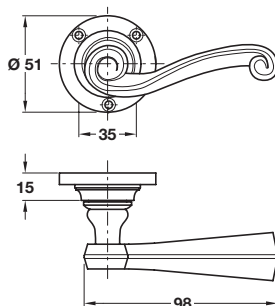

Traditional lever handles

- Pair of lever handles on face fixing roses
- 8 mm square spindle included
- Sprung, for use with standard duty followers
- Fixings included
- To suit doors **35-50 mm** thick
- Bronze

Finish	Cat. No.
Rustic bronze	900.20.711

Order qty: 1 pair

Traditional Scroll lever handles

- Pair of lever handles on face fixing roses
- 8 mm square spindle included
- Sprung, for use with standard duty followers
- Fixing screws included
- To suit doors **35-50 mm** thick
- Brass or bronze

Finish	Cat. No.
Polished brass	900.94.668
Satin nickel	900.94.666
Rustic bronze	900.94.669

Order qty: 1 pair

Plain escutcheon, standard keyway

- Face fixing
- Brass or bronze

Finish	Cat. No.
Polished brass	900.58.201
Satin nickel	900.58.206
Polished chrome	900.58.202
Rustic bronze	900.58.203

Order qty: 1 pc

Pear drop covered face escutcheon, standard keyway

- Face fixing
- Brass

Finish	Cat. No.
Polished brass	900.58.241

Order qty: 1 pc

TCH 2013. © Häfele U.K. Ltd 2013. Dimensional data not binding. We reserve the right to alter specifications without notice.