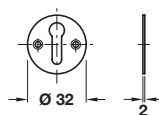

Traditional lever handles

- Pair of lever handles on face fixing roses
- 8 mm square spindle included
- Sprung, for use with standard duty followers
- Fixings included
- To suit doors **35-50 mm** thick
- Bronze

Finish	Cat. No.
Rustic bronze	900.20.711

Order qty: 1 pair

Traditional Scroll lever handles

- Pair of lever handles on face fixing roses
- 8 mm square spindle included
- Sprung, for use with standard duty followers
- Fixing screws included
- To suit doors **35-50 mm** thick
- Brass or bronze

Finish	Cat. No.
Polished brass	900.94.668
Satin nickel	900.94.666
Rustic bronze	900.94.669

Order qty: 1 pair

Plain escutcheon, standard keyway

- Face fixing
- Brass or bronze

Finish	Cat. No.
Polished brass	900.58.201
Satin nickel	900.58.206
Polished chrome	900.58.202
Rustic bronze	900.58.203