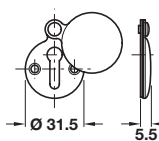

Traditional lever handles

- Pair of lever handles on face fixing roses
- 8 mm square spindle included
- Sprung, for use with standard duty followers
- Fixings included
- To suit doors **35-50 mm** thick
- Bronze

Finish	Cat. No.
Rustic bronze	900.20.711

Order qty: 1 pair

Traditional Scroll lever handles

- Pair of lever handles on face fixing roses
- 8 mm square spindle included
- Sprung, for use with standard duty followers
- Fixing screws included
- To suit doors **35-50 mm** thick
- Brass or bronze

Finish	Cat. No.
Polished brass	900.94.668
Satin nickel	900.94.666
Rustic bronze	900.94.669

Order qty: 1 pair

Plain escutcheon, standard keyway

- Face fixing
- Brass or bronze

Finish	Cat. No.
Polished brass	900.58.201
Satin nickel	900.58.206
Polished chrome	900.58.202
Rustic bronze	900.58.203

Order qty: 1 pc

Plain covered face escutcheon, standard keyway

- Face fixing
- Brass

Finish	Cat. No.
Polished brass	900.51.928
Satin nickel	900.51.924
Polished chrome	900.51.922
Rustic bronze*	900.52.921