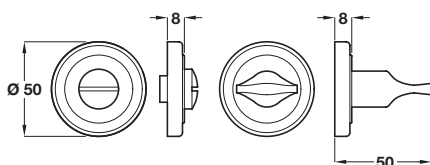

Standard keyway escutcheon

Euro profile cylinder escutcheon

Blank escutcheon

WC release and inside turn

**StarTec PVD Lever handle accessories**

- **Escutcheons:** Fixings included
- **WC/emergency release and inside turn:**  
To suit doors **35-44 mm** thick  
8 mm spindle and fixings included
- Brass

Finish	Cat. No.
<b>Standard keyway escutcheon</b>	
PVD satin/polished brass	900.51.605
PVD satin/polished nickel	900.51.606
<b>Profile cylinder escutcheon</b>	
PVD satin/polished brass	900.52.605
PVD satin/polished nickel	900.52.606
<b>Blank escutcheon</b>	
PVD satin/polished brass	900.55.605
PVD satin/polished nickel	900.55.606
<b>Emergency release and inside turn*</b>	
PVD satin/polished brass	900.53.605
PVD satin/polished nickel	900.53.606

Order qty: 1 pair (\*set)

Standard keyway escutcheon

Euro profile cylinder escutcheon

Blank escutcheon

WC release and inside turn

**StarTec PVD Lever handle accessories**

- **Escutcheons:** Fixings included
- **WC/emergency release and inside turn:**  
To suit doors **35-44 mm** thick  
8 mm spindle and fixings included
- Brass