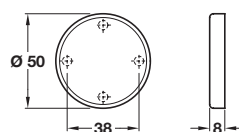

Standard keyway escutcheon

Euro profile cylinder escutcheon

Blank escutcheon

WC release and inside turn

**StarTec PVD Lever handle accessories**

- **Escutcheons:** Fixings included
- **WC/emergency release and inside turn:**  
To suit doors **35-44 mm** thick  
8 mm spindle and fixings included
- Brass

Finish	Cat. No.
<b>Standard keyway escutcheon</b>	
PVD satin/polished brass	900.51.605
PVD satin/polished nickel	900.51.606
<b>Profile cylinder escutcheon</b>	
PVD satin/polished brass	900.52.605
PVD satin/polished nickel	900.52.606
<b>Blank escutcheon</b>	
PVD satin/polished brass	900.55.605
PVD satin/polished nickel	900.55.606
<b>Emergency release and inside turn*</b>	
PVD satin/polished brass	900.53.605
PVD satin/polished nickel	900.53.606

Order qty: 1 pair (\*set)

Standard keyway escutcheon

Euro profile cylinder escutcheon

Blank escutcheon

WC release and inside turn

**StarTec PVD Lever handle accessories**

- **Escutcheons:** Fixings included
- **WC/emergency release and inside turn:**  
To suit doors **35-44 mm** thick  
8 mm spindle and fixings included
- Brass