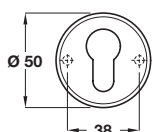

Standard keyway escutcheon

Euro profile cylinder escutcheon

Blank escutcheon

WC release and inside turn

**StarTec PVD Lever handle accessories**

- **Escutcheons:** Fixings included
- **WC/emergency release and inside turn:**  
To suit doors **35-44 mm** thick  
8 mm spindle and fixings included
- Brass

Finish	Cat. No.
<b>Standard keyway escutcheon</b>	
PVD satin/polished brass	900.51.605
PVD satin/polished nickel	900.51.606
<b>Profile cylinder escutcheon</b>	
PVD satin/polished brass	900.52.605
PVD satin/polished nickel	900.52.606
<b>Blank escutcheon</b>	
PVD satin/polished brass	900.55.605
PVD satin/polished nickel	900.55.606
<b>Emergency release and inside turn*</b>	
PVD satin/polished brass	900.53.605
PVD satin/polished nickel	900.53.606

Order qty: 1 pair (\*set)

Standard keyway escutcheon

Euro profile cylinder escutcheon

Blank escutcheon

WC release and inside turn

**StarTec PVD Lever handle accessories**

- **Escutcheons:** Fixings included
- **WC/emergency release and inside turn:**  
To suit doors **35-44 mm** thick  
8 mm spindle and fixings included
- Brass