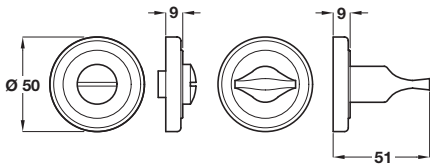

Standard keyway escutcheon

Euro profile cylinder escutcheon

Blank escutcheon

WC release and inside turn

**StarTec PVD Lever handle accessories**

- **Escutcheons:** Fixings included
- **WC/emergency release and inside turn:**  
To suit doors **35-44 mm** thick  
8 mm spindle and fixings included
- Brass

Finish	Cat. No.
<b>Standard keyway escutcheon</b>	
PVD satin/polished brass	900.51.605
PVD satin/polished nickel	900.51.606
<b>Profile cylinder escutcheon</b>	
PVD satin/polished brass	900.52.605
PVD satin/polished nickel	900.52.606
<b>Blank escutcheon</b>	
PVD satin/polished brass	900.55.605
PVD satin/polished nickel	900.55.606
<b>Emergency release and inside turn*</b>	
PVD satin/polished brass	900.53.605
PVD satin/polished nickel	900.53.606

Order qty: 1 pair (\*set)

Standard keyway escutcheon

Euro profile cylinder escutcheon

Blank escutcheon

WC release and inside turn

**StarTec PVD Lever handle accessories**

- **Escutcheons:** Fixings included
- **WC/emergency release and inside turn:**  
To suit doors **35-44 mm** thick  
8 mm spindle and fixings included
- Brass