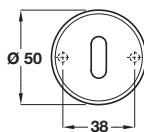

Standard keyway escutcheon

Euro profile cylinder escutcheon

Blank escutcheon

WC release and inside turn

**StarTec PVD Lever handle accessories**

- **Escutcheons:** Fixings included
- **WC/emergency release and inside turn:**  
To suit doors **35-44 mm** thick  
8 mm spindle and fixings included
- Brass

Finish	Cat. No.
<b>Standard keyway escutcheon</b>	
PVD satin/polished brass	900.51.605
PVD satin/polished nickel	900.51.606
<b>Profile cylinder escutcheon</b>	
PVD satin/polished brass	900.52.605
PVD satin/polished nickel	900.52.606
<b>Blank escutcheon</b>	
PVD satin/polished brass	900.55.605
PVD satin/polished nickel	900.55.606
<b>Emergency release and inside turn*</b>	
PVD satin/polished brass	900.53.605
PVD satin/polished nickel	900.53.606

Order qty: 1 pair (\*set)

Standard keyway escutcheon

Euro profile cylinder escutcheon

Blank escutcheon

WC release and inside turn

**StarTec PVD Lever handle accessories**

- **Escutcheons:** Fixings included
- **WC/emergency release and inside turn:**  
To suit doors **35-44 mm** thick  
8 mm spindle and fixings included
- Brass