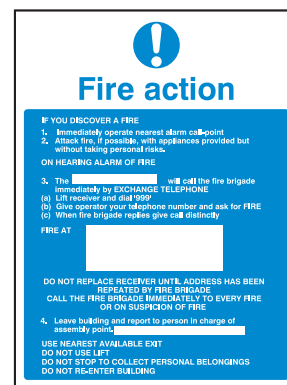

'Fire action' mandatory sign

- 300 x 200 mm
- Drilled for screw fixing
- Fixing screws not included
- Conforms to BS 5499 pt.5:2002
- 1 mm thick rigid white/blue plastic

**Catalogue shows
200 x 150 mm
Correct dimension is
300 x 200 mm**

	Cat. No
'Fire action' mandatory sign	987.16.708

Order qty: 1 pc

TCH 2013, © Häfele U.K. Ltd 2013. Dimensional data not binding. We reserve the right to alter specifications without notice.