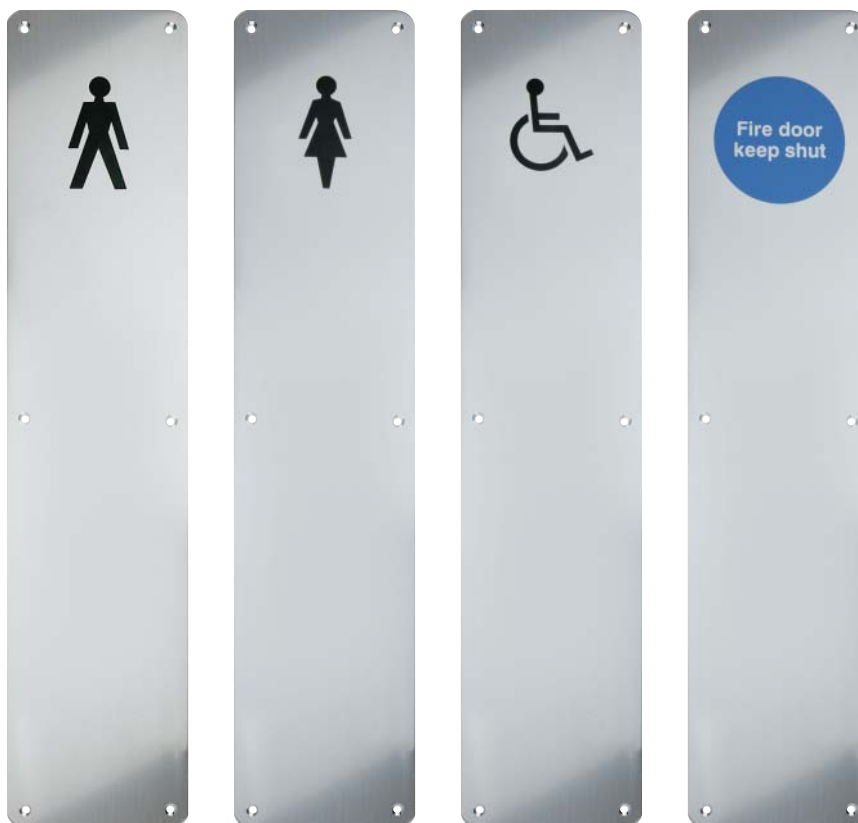

**Stainless steel  
PUSH plate,  
380 x 75 mm**  
shown on page 66.

**Symbol /Sign on plate, 450 x 100 mm**

- Black silk screened symbol
- Drilled and countersunk
- Satin stainless steel

Symbol	Male	Female	Disabled	PUSH	Fire door keep shut
Cat. No.	987.18.650	987.18.660	987.18.670	987.18.370	987.18.380

Order qty: 1 pc

**All tactile signage has raised black plastic symbols or text and a raised black plastic strip with braille incorporated**

**Tactile symbols, Ø 76 mm**

- 1.5 mm thick
- Raised black plastic symbol and strip, strip with raised braille lettering
- Drilled and countersunk
- Satin stainless steel

Symbol	Male	Female	Disabled	Push	Pull	W.C.
Cat. No.	987.18.680	987.18.690	987.18.700	987.18.720	987.18.730	987.18.740

Order qty: 1 pc