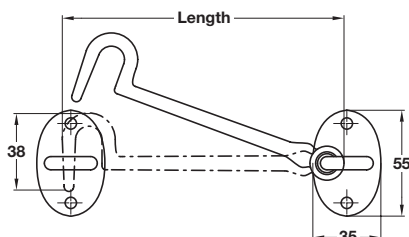

Due to the manufacturing process of Kirkpatrick products there is a  $\pm 5$  mm tolerance on dimensions shown.

### Kirkpatrick cabin hook and eye

- Black powder coated iron

Length	Cat. No.
152 mm	911.62.533
203 mm	911.62.534

Order qty: 1 pc

Photo shows brass finish - information on request. Actual finish is satin nickel-plated.

### Kirkpatrick Gravity catch

- Face fixing hook and eye
- Automatic hold open
- Lift hook to release
- Malleable iron

Finish	Black powder coated	Pewter
Cat. No.	938.32.003	938.32.009

Order qty: 1 pc

Overall dimension when fitted = 89 mm