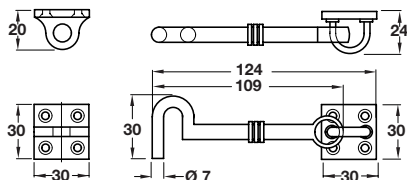

Due to the manufacturing process of Kirkpatrick products there is a  $\pm 5$  mm tolerance on dimensions shown.

### Kirkpatrick cabin hook and eye

- Black powder coated iron

Length	Cat. No.
152 mm	911.62.533
203 mm	911.62.534

Order qty: 1 pc

Photo shows brass finish - information on request. Actual finish is satin nickel-plated.

### Cabin hook

- To secure access leaf on folding doors
- Brass

Finish	Cat. No.
Satin nickel-plated	900.17.956

Order qty: 1 pc

### Kirkpatrick Gravity catch

- Face fixing hook and eye
- Automatic hold open
- Lift hook to release
- Malleable iron

Finish	Black powder coated	Pewter
Cat. No.	938.32.003	938.32.009

Order qty: 1 pc

Overall dimension when fitted = 89 mm