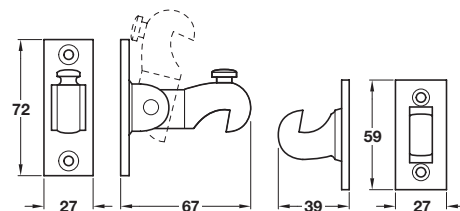

Due to the manufacturing process of Kirkpatrick products there is a  $\pm 5$  mm tolerance on dimensions shown.

### Kirkpatrick cabin hook and eye

- Black powder coated iron

Length	Cat. No.
152 mm	911.62.533
203 mm	911.62.534

Order qty: 1 pc

Photo shows brass finish - information on request. Actual finish is satin nickel-plated.

### Kirkpatrick Gravity catch

- Face fixing hook and eye
- Automatic hold open
- Lift hook to release
- Malleable iron

Finish	Black powder coated	Pewter
Cat. No.	938.32.003	938.32.009

Order qty: 1 pc

Overall dimension when fitted = 89 mm