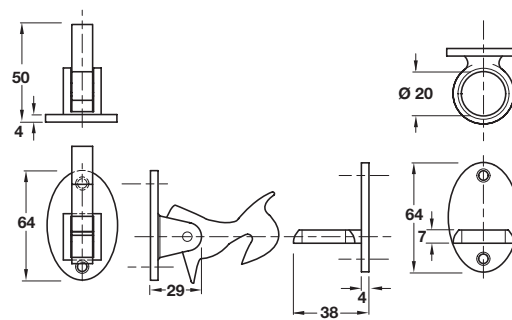

Due to the manufacturing process of Kirkpatrick products there is a  $\pm 5$  mm tolerance on dimensions shown.

### Kirkpatrick cabin hook and eye

- Black powder coated iron

Length	Cat. No.
152 mm	911.62.533
203 mm	911.62.534

Order qty: 1 pc

Photo shows brass finish - information on request. Actual finish is satin nickel-plated.

### Cabin hook

- To secure access leaf on folding doors
- Brass

Finish	Cat. No.
Satin nickel-plated	900.17.956

Order qty: 1 pc

### Kirkpatrick Gravity catch

- Face fixing hook and eye
- Automatic hold open
- Lift hook to release
- Malleable iron

Finish	Black powder coated	Pewter
Cat. No.	938.32.003	938.32.009

Order qty: 1 pc

Overall dimension when fitted = 89 mm