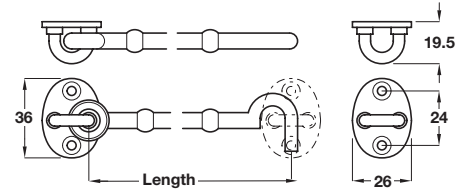

Cabin hook and eye

- Silent pattern
- Ideal for external use
- Grade 316 stainless steel

Length	Satin	Polished
100 mm	938.52.000	938.52.001
150 mm	938.52.010	938.52.011

Order qty: 1 pc

Cabin hook and eye

- Standard pattern
- Brass

Length	Polished brass	Satin chrome	Polished chrome
100 mm	938.13.038	938.13.034	938.13.032
150 mm	938.13.048	938.13.044	938.13.042
203 mm	938.13.058	938.13.054	938.13.052

Order qty: 1 pc

Cabin hook and eye

- Standard pattern
- Due to the manufacturing process of these products there is a ± 3 mm tolerance on the lengths
- Brass

Length	Polished brass	Polished chrome	Satin chrome
102 mm	938.39.008	938.39.002	938.49.004
153 mm	938.39.018	938.39.012	938.49.014
205 mm	938.39.028	938.39.022	938.49.024
305 mm	938.39.038	938.39.032	938.49.034