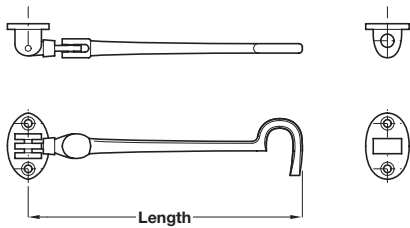

Cabin hook and eye

- Silent pattern
- Ideal for external use
- Grade 316 stainless steel

Length	Satin	Polished
100 mm	938.52.000	938.52.001
150 mm	938.52.010	938.52.011

Order qty: 1 pc

Cabin hook and eye

- Standard pattern
- Brass

Length	Polished brass	Satin chrome	Polished chrome
100 mm	938.13.038	938.13.034	938.13.032
150 mm	938.13.048	938.13.044	938.13.042
203 mm	938.13.058	938.13.054	938.13.052

Order qty: 1 pc

Cabin hook and eye

- Standard pattern
- Due to the manufacturing process of these products there is a ± 3 mm tolerance on the lengths
- Brass

Length	Polished brass	Polished chrome	Satin chrome
102 mm	938.39.008	938.39.002	938.49.004
153 mm	938.39.018	938.39.012	938.49.014
205 mm	938.39.028	938.39.022	938.49.024
305 mm	938.39.038	938.39.032	938.49.034