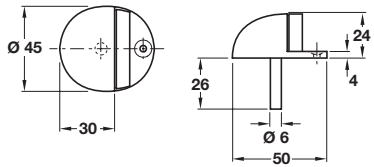

5

Architectural Ironmongery: Door Accessories

Door stop, floor mounted

- Screw floor fixing, with pin
- Height 22.5 mm
- Brass or aluminium with rubber buffer
- **Please note there is a ±3 mm tolerance on dimensions**

Finish	Cat. No.
Polished brass	937.40.701
Brass: Polished chrome	937.41.202
Brass: Satin chrome	937.51.600
Satin anodised aluminium	937.62.601

Order qty: 1 pc

Door stop, floor mounted

- Screw floor fixing, with pin
- Height 24 mm
- Aluminium, rubber buffer

Finish	Cat. No.
Polished anodised	937.61.101

Order qty: 1 pc

TCH 2013, © Häfele U.K. Ltd 2013. Dimensional data not binding. We reserve the right to alter specifications without notice.