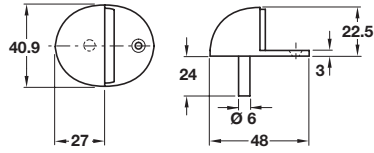

5

Architectural Ironmongery: Door Accessories

Door stop, floor mounted

- Screw floor fixing, with pin
- Height 22.5 mm
- Brass or aluminium with rubber buffer
- **Please note there is a ±3 mm tolerance on dimensions**

Finish	Cat. No.
Polished anodised	937.61.101

Order qty: 1 pc

TCH 2013, © Häfele U.K. Ltd 2013. Dimensional data not binding. We reserve the right to alter specifications without notice.