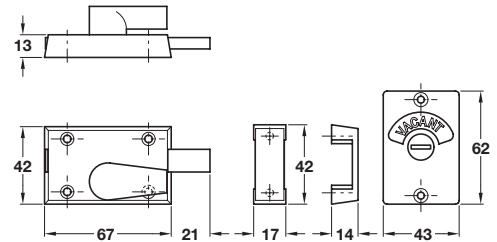

**Indicator bolt**

- Surface mounted
- To suit doors 28-48 mm thick
- Emergency release to outside
- Large slide bolt to inside (suitable for disabled use)
- Aluminium

Finish	Cat. No.
Silver anodised	911.62.264

Order qty: 1 pc

**Indicator bolt**

- Surface mounted
- To suit doors 28-48 mm thick
- Emergency release to outside
- Throw over turn knob to inside
- Stainless steel

Finish	Satin stainless steel	Polished stainless steel
Cat. No.	911.62.267	911.62.268

Order qty: 1 pc

**Indicator bolt**

- Surface mounted
- To suit doors 28-48 mm thick
- Emergency release to outside
- Throw over turn knob to inside
- Zinc alloy

Finish	Polished brass	Polished chrome
Cat. No.	911.62.265	911.62.266