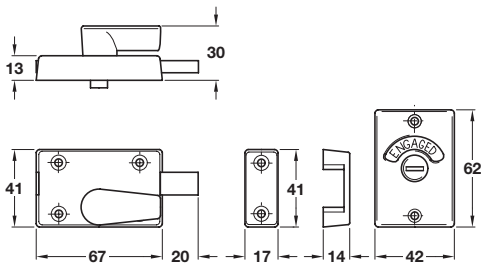

**Indicator bolt**

- Surface mounted
- To suit doors 28-48 mm thick
- Emergency release to outside
- Large slide bolt to inside (suitable for disabled use)
- Aluminium

Finish	Cat. No.
Silver anodised	911.62.264

Order qty: 1 pc

**Indicator bolt**

- Surface mounted
- To suit doors 28-48 mm thick
- Emergency release to outside
- Throw over turn knob to inside
- Stainless steel

Finish	Satin stainless steel	Polished stainless steel
Cat. No.	911.62.267	911.62.268

Order qty: 1 pc

**Indicator bolt**

- Surface mounted
- To suit doors 28-48 mm thick
- Emergency release to outside
- Throw over turn knob to inside
- Zinc alloy

Finish	Polished brass	Polished chrome
Cat. No.	911.62.265	911.62.266