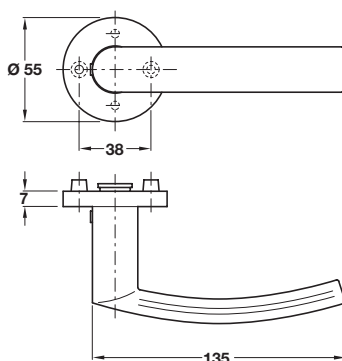

Item	Cat. No.
Lever handles	902.20.200
Handle roses	902.50.000

Order qty: 1 pair

**FSB 1075 lever handles**

- Pair of lever handles and roses
- Grub screw fixing on 8 mm spindle
- Unsprung, for use with heavy duty followers
- To suit doors **42-46 mm** thick
- 304 stainless steel, satin finish
- **Order lever handles and roses separately**
- **Order fixings separately, see page 15**

Item	Cat. No.
Lever handles	902.20.204
Handle roses	902.50.000

Order qty: 1 pair

**FSB 1076 lever handles**

- Pair of lever handles and roses
- Grub screw fixing on 8 mm spindle
- Unsprung, for use with heavy duty followers
- To suit doors **42-46 mm** thick
- 304 stainless steel, satin finish
- **Order lever handles and roses separately**
- **Order fixings separately, see page 15**

Item	Cat. No.
Lever handles	902.20.230
Handle roses	902.50.000

Order qty: 1 pair

**FSB 1107 lever handles**

- Design: Hartmut Weise
- Pair of lever handles and roses
- Grub screw fixing on 8 mm spindle
- Unsprung, for use with heavy duty followers
- To suit doors **42-46 mm** thick
- 304 stainless steel, satin finish
- **Order lever handles and roses separately**
- **Order fixings separately, see page 15**

Item	Cat. No.
Lever handles	902.20.350
Handle roses	902.50.000

Order qty: 1 pair

TCH 2013. © Häfele U.K. Ltd 2013. Dimensional data not binding. We reserve the right to alter specifications without notice.