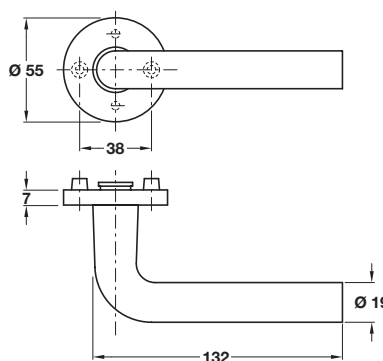

**FSB 1021 lever handles**

- Pair of lever handles and roses
- Grub screw fixing on 8 mm spindle
- Unsprung, for use with heavy duty followers
- To suit doors **42-46 mm** thick
- 304 stainless steel, satin finish
- **Order lever handles and roses separately**
- **Order fixings separately, see page 15**

Item	Cat. No.
Lever handles	902.20.200
Handle roses	902.50.000

Order qty: 1 pair

**FSB 1075 lever handles**

- Pair of lever handles and roses
- Grub screw fixing on 8 mm spindle
- Unsprung, for use with heavy duty followers
- To suit doors **42-46 mm** thick
- 304 stainless steel, satin finish
- **Order lever handles and roses separately**
- **Order fixings separately, see page 15**

Item	Cat. No.
Lever handles	902.20.204
Handle roses	902.50.000

Order qty: 1 pair

**FSB 1076 lever handles**

- Pair of lever handles and roses
- Grub screw fixing on 8 mm spindle
- Unsprung, for use with heavy duty followers
- To suit doors **42-46 mm** thick
- 304 stainless steel, satin finish
- **Order lever handles and roses separately**
- **Order fixings separately, see page 15**

Item	Cat. No.
Lever handles	902.20.350
Handle roses	902.50.000

Order qty: 1 pair

TCH 2013. © Häfele U.K. Ltd 2013. Dimensional data not binding. We reserve the right to alter specifications without notice.