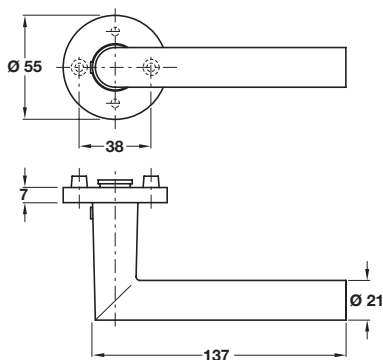

**FSB 1021 lever handles**

- Pair of lever handles and roses
- Grub screw fixing on 8 mm spindle
- Unsprung, for use with heavy duty followers
- To suit doors **42-46 mm** thick
- 304 stainless steel, satin finish
- **Order lever handles and roses separately**
- **Order fixings separately, see page 15**

Item	Cat. No.
Lever handles	902.20.200
Handle roses	902.50.000

Order qty: 1 pair

**FSB 1075 lever handles**

- Pair of lever handles and roses
- Grub screw fixing on 8 mm spindle
- Unsprung, for use with heavy duty followers
- To suit doors **42-46 mm** thick
- 304 stainless steel, satin finish
- **Order lever handles and roses separately**
- **Order fixings separately, see page 15**

Item	Cat. No.
Lever handles	902.20.204
Handle roses	902.50.000

Order qty: 1 pair

**FSB 1076 lever handles**

- Pair of lever handles and roses
- Grub screw fixing on 8 mm spindle
- Unsprung, for use with heavy duty followers
- To suit doors **42-46 mm** thick
- 304 stainless steel, satin finish
- **Order lever handles and roses separately**
- **Order fixings separately, see page 15**

Item	Cat. No.
Lever handles	902.20.350
Handle roses	902.50.000

Order qty: 1 pair

TCH 2013. © Häfele U.K. Ltd 2013. Dimensional data not binding. We reserve the right to alter specifications without notice.