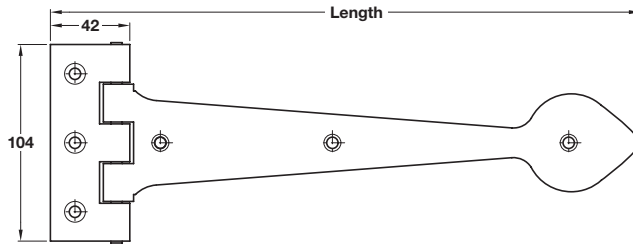

Due to the manufacturing process of Kirkpatrick products there is a **±5 mm tolerance** on dimensions shown.

**Arrow type working strap hinge**

- Fixing screws included
- Malleable iron, powder coated

Length x height	Black	Pewter
304 x 104 mm	926.82.023	926.82.029
390 x 104 mm	926.82.033	926.82.039
457 x 104 mm	926.82.043	926.82.049

Order qty: 1 pair

5

Architectural Ironmongery: Hinges

**Sword type working strap hinge**

- Fixing screws included
- Malleable iron, powder coated

Length x height	Black
310 x 104 mm	926.82.093
457 x 104 mm	926.82.113

TCH 2013, © Häfele U.K. Ltd 2013. Dimensional data not binding. We reserve the right to alter specifications without notice.