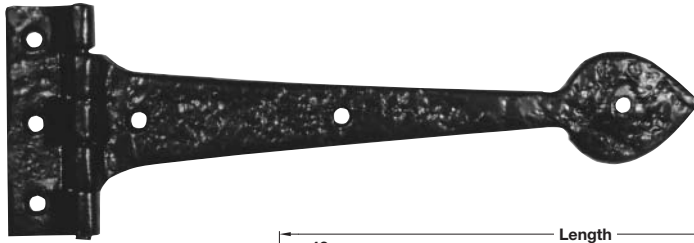

Due to the manufacturing process of Kirkpatrick products there is a **±5 mm tolerance** on dimensions shown.

**Arrow type working strap hinge**

- Fixing screws included
- Malleable iron, powder coated

Length x height	Black	Pewter
304 x 104 mm	926.82.023	926.82.029
390 x 104 mm	926.82.033	926.82.039
457 x 104 mm	926.82.043	926.82.049

Order qty: 1 pair

5

Architectural Ironmongery: Hinges

**Sword type working strap hinge**

- Fixing screws included
- Malleable iron, powder coated

Length x height	Black
310 x 104 mm	926.82.093
457 x 104 mm	926.82.113