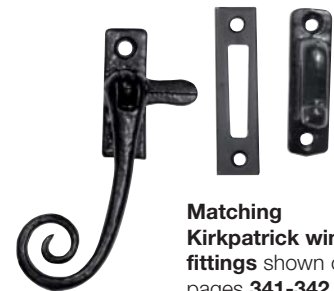

Due to the manufacturing process of Kirkpatrick products there is a **±5 mm tolerance** on dimensions shown.

**Arrow type working strap hinge**

- Fixing screws included
- Malleable iron, powder coated

Length x height	Black	Pewter
304 x 104 mm	926.82.023	926.82.029
390 x 104 mm	926.82.033	926.82.039
457 x 104 mm	926.82.043	926.82.049

Order qty: 1 pair

5

Architectural Ironmongery: Hinges

**Sword type working strap hinge**

- Fixing screws included
- Malleable iron, powder coated

Length x height	Black
310 x 104 mm	926.82.093
457 x 104 mm	926.82.113

Order qty: 1 pair

For our **full range of Kirkpatrick** antique iron door furniture see the following sections or visit [www.hafele.co.uk](http://www.hafele.co.uk).

**Matching Kirkpatrick door furniture** shown on pages 48-51

**Matching Kirkpatrick entrance door fittings** shown on pages 68-71

24

**Matching Kirkpatrick window fittings** shown on pages 341-342

**Matching Kirkpatrick cabinet hinges** shown in Section 8 on page 86