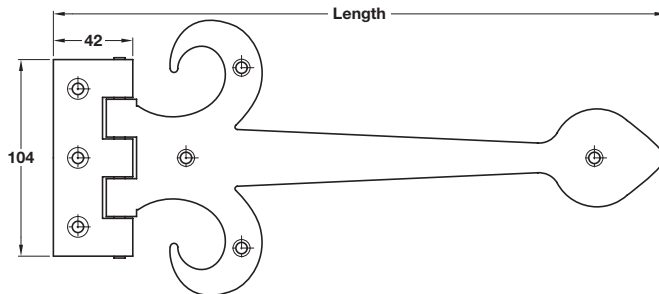

Due to the manufacturing process of Kirkpatrick products there is a **±5 mm tolerance** on dimensions shown.

**Arrow type working strap hinge**

- Fixing screws included
- Malleable iron, powder coated

Length x height	Black	Pewter
304 x 104 mm	926.82.023	926.82.029
390 x 104 mm	926.82.033	926.82.039
457 x 104 mm	926.82.043	926.82.049

Order qty: 1 pair

5

Architectural Ironmongery: Hinges

**Sword type working strap hinge**

- Fixing screws included
- Malleable iron, powder coated

Length x height	Black
310 x 104 mm	926.82.093
457 x 104 mm	926.82.113

TCH 2013, © Häfele U.K. Ltd 2013. Dimensional data not binding. We reserve the right to alter specifications without notice.