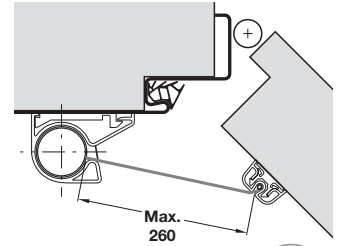

Length	White	Brown
1950 mm	950.18.537	950.18.531

Order qty: 1 pc

Rearguard finger guard

- Shields the hinge side of the door
- Fits most types of door
- Long anticipated life span, low maintenance, wipe clean finish
- Easily removed for maintenance
- Plastic

Length	White	Red	Yellow
1960 mm	950.18.517	950.18.519	950.18.516

Order qty: 1 pc

NR-30 Finger protection blind system

- For door gap between door and frame on interior doors
- Concealed screw fixing, clip fixing of blind over mounting plate
- Suitable for smoke control and fire resistant doors
- The roller blind is kept under constant tension by the spring force
- Length = 1925 mm, for standard doors. Can not be shortened
- Fitting instructions included
- Silver coloured anodized aluminium profile with black synthetic fibre blind

Length	Silver coloured
1925 mm	950.15.227

Order qty: 1 pc

NR-25 Finger protection blind system

- For door gap between door and frame on interior doors
- Screw fixing, visible fixings
- Suitable for smoke control and fire resistant doors
- The roller blind is kept under constant tension by the spring force
- Length = 1925 mm, for standard doors. Can not be shortened
- Fitting instructions included
- Silver coloured anodised aluminium profile with black synthetic fibre blind

Length	Silver coloured
1925 mm	950.15.207

Order qty: 1 pc

TCH 2013. © Häfele U.K. Ltd 2013. Dimensional data not binding. We reserve the right to alter specifications without notice.