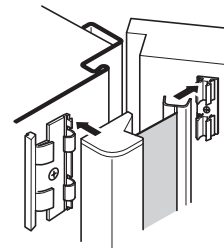

Length	White	Brown
1950 mm	950.18.537	950.18.531

Order qty: 1 pc

Rearguard finger guard

- Shields the hinge side of the door
- Fits most types of door
- Long anticipated life span, low maintenance, wipe clean finish
- Easily removed for maintenance
- Plastic

Length	White	Red	Yellow
1960 mm	950.18.517	950.18.519	950.18.516

Order qty: 1 pc

NR-30 Finger protection blind system

- For door gap between door and frame on interior doors
- Concealed screw fixing, clip fixing of blind over mounting plate
- Suitable for smoke control and fire resistant doors
- The roller blind is kept under constant tension by the spring force
- Length = 1925 mm, for standard doors. Can not be shortened
- Fitting instructions included
- Silver coloured anodized aluminium profile with black synthetic fibre blind

Length	Silver coloured
1925 mm	950.15.227

Order qty: 1 pc

NR-25 Finger protection blind system

- For door gap between door and frame on interior doors
- Screw fixing, visible fixings
- Suitable for smoke control and fire resistant doors
- The roller blind is kept under constant tension by the spring force
- Length = 1925 mm, for standard doors. Can not be shortened
- Fitting instructions included
- Silver coloured anodised aluminium profile with black synthetic fibre blind