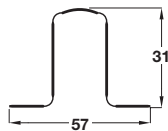

Length	White	Black	Brown
1960 mm	950.18.527	950.18.523	950.18.521

Order qty: 1 pc

Standard finger guard

- Fits most door types
- Extremely durable and maintenance free, impact resistant, wipe clean finish
- Can be used in conjunction with Rearguard shown below
- Self adhesive
- Plastic

Length	White	Brown
1950 mm	950.18.537	950.18.531

Order qty: 1 pc

Rearguard finger guard

- Shields the hinge side of the door
- Fits most types of door
- Long anticipated life span, low maintenance, wipe clean finish
- Easily removed for maintenance
- Plastic

Length	White	Red	Yellow
1960 mm	950.18.517	950.18.519	950.18.516

Order qty: 1 pc

NR-30 Finger protection blind system

- For door gap between door and frame on interior doors
- Concealed screw fixing, clip fixing of blind over mounting plate
- Suitable for smoke control and fire resistant doors
- The roller blind is kept under constant tension by the spring force
- Length = 1925 mm, for standard doors. Can not be shortened
- Fitting instructions included
- Silver coloured anodized aluminium profile with black synthetic fibre blind

Length	Silver coloured
1925 mm	950.15.207

Order qty: 1 pc

TCH 2013. © Häfele U.K. Ltd 2013. Dimensional data not binding. We reserve the right to alter specifications without notice.