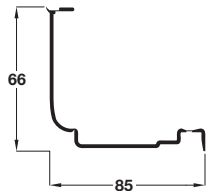

Length	White	Black	Brown
1960 mm	950.18.527	950.18.523	950.18.521

Order qty: 1 pc

Standard finger guard

- Fits most door types
- Extremely durable and maintenance free, impact resistant, wipe clean finish
- Can be used in conjunction with Rearguard shown below
- Self adhesive
- Plastic

Length	White	Brown
1950 mm	950.18.537	950.18.531

Order qty: 1 pc

Rearguard finger guard

- Shields the hinge side of the door
- Fits most types of door
- Long anticipated life span, low maintenance, wipe clean finish
- Easily removed for maintenance
- Plastic

Length	Silver coloured
1925 mm	950.15.207

Order qty: 1 pc

TCH 2013. © Häfele U.K. Ltd 2013. Dimensional data not binding. We reserve the right to alter specifications without notice.