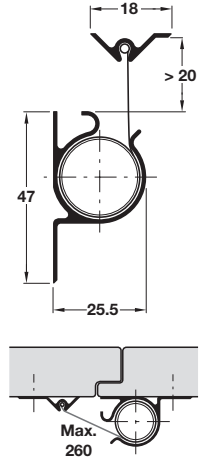

Length	White	Brown
1950 mm	950.18.537	950.18.531

Order qty: 1 pc

Rearguard finger guard

- Shields the hinge side of the door
- Fits most types of door
- Long anticipated life span, low maintenance, wipe clean finish
- Easily removed for maintenance
- Plastic

Length	White	Red	Yellow
1960 mm	950.18.517	950.18.519	950.18.516

Order qty: 1 pc

NR-30 Finger protection blind system

- For door gap between door and frame on interior doors
- Concealed screw fixing, clip fixing of blind over mounting plate
- Suitable for smoke control and fire resistant doors
- The roller blind is kept under constant tension by the spring force
- Length = 1925 mm, for standard doors. Can not be shortened
- Fitting instructions included
- Silver coloured anodized aluminium profile with black synthetic fibre blind

Length	Silver coloured
1925 mm	950.15.227

Order qty: 1 pc

NR-25 Finger protection blind system

- For door gap between door and frame on interior doors
- Screw fixing, visible fixings
- Suitable for smoke control and fire resistant doors
- The roller blind is kept under constant tension by the spring force
- Length = 1925 mm, for standard doors. Can not be shortened
- Fitting instructions included
- Silver coloured anodised aluminium profile with black synthetic fibre blind

Length	Silver coloured
1925 mm	950.15.207

Order qty: 1 pc

TCH 2013. © Häfele U.K. Ltd 2013. Dimensional data not binding. We reserve the right to alter specifications without notice.