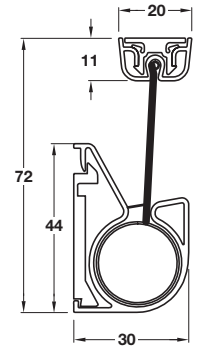

Length	White	Black	Brown
1960 mm	950.18.527	950.18.523	950.18.521

Order qty: 1 pc

Standard finger guard

- Fits most door types
- Extremely durable and maintenance free, impact resistant, wipe clean finish
- Can be used in conjunction with Rearguard shown below
- Self adhesive
- Plastic

Length	White	Brown
1950 mm	950.18.537	950.18.531

Order qty: 1 pc

Rearguard finger guard

- Shields the hinge side of the door
- Fits most types of door
- Long anticipated life span, low maintenance, wipe clean finish
- Easily removed for maintenance
- Plastic

Length	White	Red	Yellow
1960 mm	950.18.517	950.18.519	950.18.516

Order qty: 1 pc

NR-30 Finger protection blind system

- For door gap between door and frame on interior doors
- Concealed screw fixing, clip fixing of blind over mounting plate
- Suitable for smoke control and fire resistant doors
- The roller blind is kept under constant tension by the spring force
- Length = 1925 mm, for standard doors. Can not be shortened
- Fitting instructions included
- Silver coloured anodized aluminium profile with black synthetic fibre blind

Length	Silver coloured
1925 mm	950.15.207

Order qty: 1 pc

TCH 2013. © Häfele U.K. Ltd 2013. Dimensional data not binding. We reserve the right to alter specifications without notice.