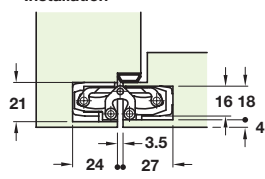

Installation

to wooden block frames

with receiver to steel frames

Tectus TE 240 3D hinge

- Maximum adjusted door weight 40 kg
- Opening angle 180°
- 3-way continuous adjustment:
Vertical: ± 3 mm
Horizontal: ± 3 mm
Depth: ± 1.5 mm
- For wooden, steel or aluminium frames, for flush doors
- For min. door thickness 25 mm
- Maintenance free friction bearings
- Suitable for left or right hand applications
- Fixing screws included
- Aluminium, zinc diecast and steel

Finish	Cat. No.
Matt nickel (f2) powder coated	924.17.022
Satin stainless steel effect	924.17.004
Matt chrome (f1) powder coated	924.17.021
Polished nickel plated	924.17.069

Order qty: 1 pc

Door and frame template set for Tectus TE 240 3D hinge

- For routing the hinge recess for TECTUS TE 240 3D
- Aluminium

Suitable for	Set includes templates	Cat. No.
TECTUS TE 240 3D	for door and frame	924.17.609

Order qty: 1 set

Installation

to wooden block frames

with receiver to steel frames

Tectus TE 340 3D hinge

- Maximum adjusted door weight 80 kg
- Opening angle 180°
- 3-way continuous adjustment:
Vertical: ± 3 mm
Horizontal: ± 3 mm
Depth: ± 1 mm
- For wooden, steel or aluminium frames, for flush doors
- For min. door thickness 40 mm
- Maintenance free friction bearings
- Suitable for left or right hand applications
- Fixing screws included
- Aluminium, zinc diecast and steel