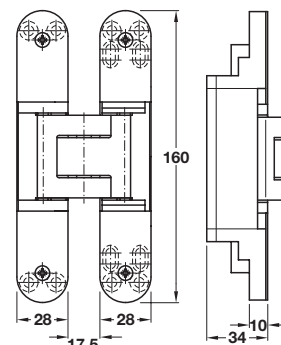

Installation

to wooden block frames

with receiver to steel frames

Tectus TE 240 3D hinge

- Maximum adjusted door weight 40 kg
- Opening angle 180°
- 3-way continuous adjustment:
Vertical: ± 3 mm
Horizontal: ± 3 mm
Depth: ± 1.5 mm
- For wooden, steel or aluminium frames, for flush doors
- For min. door thickness 25 mm
- Maintenance free friction bearings
- Suitable for left or right hand applications
- Fixing screws included
- Aluminium, zinc diecast and steel

Finish	Cat. No.
Matt nickel (f2) powder coated	924.17.022
Satin stainless steel effect	924.17.004
Matt chrome (f1) powder coated	924.17.021
Polished nickel plated	924.17.069

Order qty: 1 pc

Door and frame template set for Tectus TE 240 3D hinge

- For routing the hinge recess for TECTUS TE 240 3D
- Aluminium

Suitable for	Set includes templates	Cat. No.
TECTUS TE 240 3D	for door and frame	924.17.609

Order qty: 1 set

Installation

to wooden block frames

with receiver to steel frames

Tectus TE 340 3D hinge

- Maximum adjusted door weight 80 kg
- Opening angle 180°
- 3-way continuous adjustment:
Vertical: ± 3 mm
Horizontal: ± 3 mm
Depth: ± 1 mm
- For wooden, steel or aluminium frames, for flush doors
- For min. door thickness 40 mm
- Maintenance free friction bearings
- Suitable for left or right hand applications
- Fixing screws included
- Aluminium, zinc diecast and steel