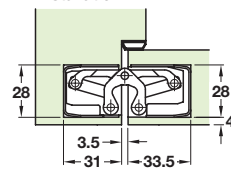

Installation

to wooden block frames

with receiver to steel frames

Tectus TE 240 3D hinge

- Maximum adjusted door weight 40 kg
- Opening angle 180°
- 3-way continuous adjustment:
Vertical: ± 3 mm
Horizontal: ± 3 mm
Depth: ± 1.5 mm
- For wooden, steel or aluminium frames, for flush doors
- For min. door thickness 25 mm
- Maintenance free friction bearings
- Suitable for left or right hand applications
- Fixing screws included
- Aluminium, zinc diecast and steel

Finish	Cat. No.
Matt nickel (f2) powder coated	924.17.022
Satin stainless steel effect	924.17.004
Matt chrome (f1) powder coated	924.17.021
Polished nickel plated	924.17.069

Order qty: 1 pc

Door and frame template set for Tectus TE 240 3D hinge

- For routing the hinge recess for TECTUS TE 240 3D
- Aluminium

Suitable for	Set includes templates	Cat. No.
TECTUS TE 240 3D	for door and frame	924.17.609

Order qty: 1 set

Installation

to wooden block frames

with receiver to steel frames

Tectus TE 340 3D hinge

- Maximum adjusted door weight 80 kg
- Opening angle 180°
- 3-way continuous adjustment:
Vertical: ± 3 mm
Horizontal: ± 3 mm
Depth: ± 1 mm
- For wooden, steel or aluminium frames, for flush doors
- For min. door thickness 40 mm
- Maintenance free friction bearings
- Suitable for left or right hand applications
- Fixing screws included
- Aluminium, zinc diecast and steel