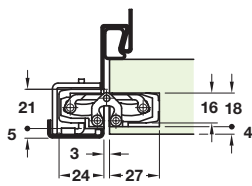

Installation

to wooden block frames

with receiver to steel frames

Tectus TE 240 3D hinge

- Maximum adjusted door weight 40 kg
- Opening angle 180°
- 3-way continuous adjustment:
Vertical: ± 3 mm
Horizontal: ± 3 mm
Depth: ± 1.5 mm
- For wooden, steel or aluminium frames, for flush doors
- For min. door thickness 25 mm
- Maintenance free friction bearings
- Suitable for left or right hand applications
- Fixing screws included
- Aluminium, zinc diecast and steel

with receiver to steel frames

Tectus TE 340 3D hinge

- Maximum adjusted door weight 80 kg
- Opening angle 180°
- 3-way continuous adjustment:
Vertical: ± 3 mm
Horizontal: ± 3 mm
Depth: ± 1 mm
- For wooden, steel or aluminium frames, for flush doors
- For min. door thickness 40 mm
- Maintenance free friction bearings
- Suitable for left or right hand applications
- Fixing screws included
- Aluminium, zinc diecast and steel