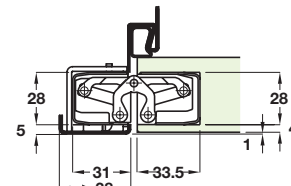

Installation

to wooden block frames

with receiver to steel frames

Tectus TE 240 3D hinge

- Maximum adjusted door weight 40 kg
- Opening angle 180°
- 3-way continuous adjustment:
Vertical: ± 3 mm
Horizontal: ± 3 mm
Depth: ± 1.5 mm
- For wooden, steel or aluminium frames, for flush doors
- For min. door thickness 25 mm
- Maintenance free friction bearings
- Suitable for left or right hand applications
- Fixing screws included
- Aluminium, zinc diecast and steel

- For routing the hinge recess for TECTUS TE 240 3D
- Aluminium

Suitable for	Set includes templates	Cat. No.
TECTUS TE 240 3D	for door and frame	924.17.609

Order qty: 1 set

Installation

to wooden block frames

with receiver to steel frames

Tectus TE 340 3D hinge

- Maximum adjusted door weight 80 kg
- Opening angle 180°
- 3-way continuous adjustment:
Vertical: ± 3 mm
Horizontal: ± 3 mm
Depth: ± 1 mm
- For wooden, steel or aluminium frames, for flush doors
- For min. door thickness 40 mm
- Maintenance free friction bearings
- Suitable for left or right hand applications
- Fixing screws included
- Aluminium, zinc diecast and steel