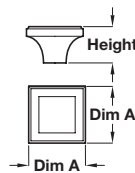

Knob, round

D cup handle

Knob, square

D handle

PIP

- Cast iron

Knob, round		
Diameter	Height	Cat. No.
Ø 38 mm	27 mm	123.07.960
Ø 50 mm	33 mm	123.07.961
Knob, square		
Dim A	Height	Cat. No.
35 mm	25 mm	123.05.910
50 mm	33 mm	123.05.911
D cup handle		
Length	Hole centres	Cat. No.
107 mm	64 mm	123.07.940
176 mm	96 mm	123.07.941
D handle		
Length	Height	Cat. No.
188 mm	128 mm	123.07.922
220 mm	160 mm	123.07.923
284 mm	224 mm	123.07.925

Order qty: 1 pc

D handle

Cup handle

Knob

GEORGE

- Cast iron

D handle		
Length	Hole centres	Cat. No.
177 mm	128 mm	120.67.922
268 mm	224 mm	120.67.925
Cup handle		
Length	Hole centres	Cat. No.
145 mm	96 mm	123.06.911
Knob		
Size		Cat. No.
32 x 32 mm		120.67.990

Order qty: 1 pc

TCH 2013. © Häfele U.K. Ltd 2013. Dimensional data not binding. We reserve the right to alter specifications without notice.