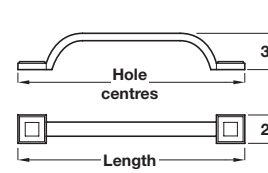

Knob, round

D cup handle

Knob, square

D handle

PIP

- Cast iron

Knob, round		
Diameter	Height	Cat. No.
Ø 38 mm	27 mm	123.07.960
Ø 50 mm	33 mm	123.07.961
Knob, square		
Dim A	Height	Cat. No.
35 mm	25 mm	123.05.910
50 mm	33 mm	123.05.911
D cup handle		
Length	Hole centres	Cat. No.
107 mm	64 mm	123.07.940
176 mm	96 mm	123.07.941
D handle		
Length	Height	Cat. No.
188 mm	128 mm	123.07.922
220 mm	160 mm	123.07.923
284 mm	224 mm	123.07.925

Order qty: 1 pc

D handle

Cup handle

Knob

GEORGE

- Cast iron

D handle		
Length	Hole centres	Cat. No.
177 mm	128 mm	120.67.922
268 mm	224 mm	120.67.925
Cup handle		
Length	Hole centres	Cat. No.
145 mm	96 mm	123.06.911
Knob		
Size		Cat. No.
32 x 32 mm		120.67.990

Order qty: 1 pc

TCH 2013. © Häfele U.K. Ltd 2013. Dimensional data not binding. We reserve the right to alter specifications without notice.