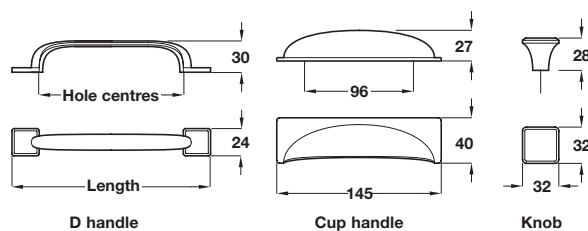

Knob, round

D cup handle

Knob, square

D handle

PIP

- Cast iron

Knob, round		
Diameter	Height	Cat. No.
Ø 38 mm	27 mm	123.07.960
Ø 50 mm	33 mm	123.07.961
Knob, square		
Dim A	Height	Cat. No.
35 mm	25 mm	123.05.910
50 mm	33 mm	123.05.911
D cup handle		
Length	Hole centres	Cat. No.
107 mm	64 mm	123.07.940
176 mm	96 mm	123.07.941
D handle		
Length	Height	Cat. No.
188 mm	128 mm	123.07.922
220 mm	160 mm	123.07.923
284 mm	224 mm	123.07.925

Order qty: 1 pc

D handle

Cup handle

Knob

GEORGE

- Cast iron

D handle		
Length	Hole centres	Cat. No.
177 mm	128 mm	120.67.922
268 mm	224 mm	120.67.925
Cup handle		
Length	Hole centres	Cat. No.
145 mm	96 mm	123.06.911
Knob		
Size		Cat. No.
32 x 32 mm		120.67.990

Order qty: 1 pc

TCH 2013. © Häfele U.K. Ltd 2013. Dimensional data not binding. We reserve the right to alter specifications without notice.