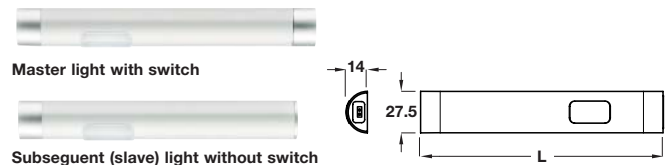

### Loox 24V LED 3007 Profile light, 563 / 863 mm

- For surface mounting, clips into brackets
- With built-in infrared switch - switches light on or off when door or drawer opened or closed
- Screw fixing to carcase sides, brackets and fixings included to suit 16/18/19 mm board thickness
- Voltage: 24V. Wattage: See table below
- With 2.0 m lead with Loox 24V connector
- Silver coloured anodized aluminium
- **Note this light is not dimmable**
- **Order Loox 24V driver and mains lead separately, shown on page 60**

Length	563 mm	863 mm
Cat. No.	833.76.122	833.76.125

Order qty: 1 pc

Output:	5000 K	
Light colour:	Cool white	
Length:	563 mm	863 mm
Number of diodes:	6	12
Light output (Lm):	81	162
Wattage (W):	4	8
Efficacy (Lm/W):	20	20
Colour Rendering Index:	70	70
Brightness at 250 mm distance:	300 Lx	300 Lx
Brightness at 500 mm distance:	170 Lx	170 Lx
Brightness at 750 mm distance:	100 Lx	100 Lx
Brightness at 1000 mm distance:	55 Lx	55 Lx

### Loox LED 3009 Profile light for drawers or cabinets

Low profile surface mounted light available in two versions; with built-in infrared sensor switch for door/drawer applications or without switch for under cabinet lighting.

With/without switch	With (master)	Without (slave)
Length	161 mm	150 mm
Cat. No.	833.76.110	833.76.111

Order qty: 1 pc

Output:	5000 K	
Light colour:	Cool white	
Length:	161 mm	150 mm
Number of diodes:	3	
Light output (Lm):	30	
Wattage (W):	1.9W	
Efficacy (Lm/W):	16	
Colour Rendering Index:	70	
Brightness at 250 mm distance:	200 Lx	
Brightness at 500 mm distance:	60 Lx	
Brightness at 750 mm distance:	30 Lx	
Brightness at 1000 mm distance:	10 Lx	