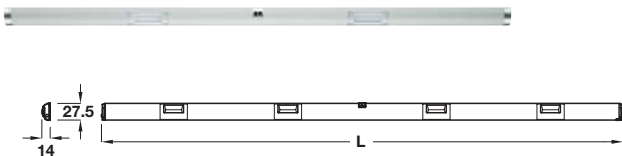

### Loox LED 3007 Profile light for doors and drawers

Slim, space saving profile light with built-in infrared sensor, available in two lengths, especially suitable for illuminating drawers.

### Loox 24V LED 3007 Profile light, 563 / 863 mm

- For surface mounting, clips into brackets
- With built-in infrared switch - switches light on or off when door or drawer opened or closed
- Screw fixing to carcase sides, brackets and fixings included to suit 16/18/19 mm board thickness
- Voltage: 24V. Wattage: See table below
- With 2.0 m lead with Loox 24V connector
- Silver coloured anodized aluminium
- **Note this light is not dimmable**
- **Order Loox 24V driver and mains lead separately, shown on page 60**

Length	563 mm	863 mm
Cat. No.	833.76.122	833.76.125

Order qty: 1 pc

Output:	5000 K	
Light colour:	Cool white	
Length:	563 mm	863 mm
Number of diodes:	6	12
Light output (Lm):	81	162
Wattage (W):	4	8
Efficacy (Lm/W):	20	20
Colour Rendering Index:	70	70
Brightness at 250 mm distance:	300 Lx	300 Lx
Brightness at 500 mm distance:	170 Lx	170 Lx
Brightness at 750 mm distance:	100 Lx	100 Lx
Brightness at 1000 mm distance:	55 Lx	55 Lx

With/without switch	With (master)	Without (slave)
Length	161 mm	150 mm
Cat. No.	833.76.110	833.76.111

Order qty: 1 pc

Output:	5000 K	
Light colour:	Cool white	
Length:	161 mm	150 mm
Number of diodes:	3	
Light output (Lm):	30	
Wattage (W):	1.9W	
Efficacy (Lm/W):	16	
Colour Rendering Index:	70	
Brightness at 250 mm distance:	200 Lx	
Brightness at 500 mm distance:	60 Lx	
Brightness at 750 mm distance:	30 Lx	
Brightness at 1000 mm distance:	10 Lx	